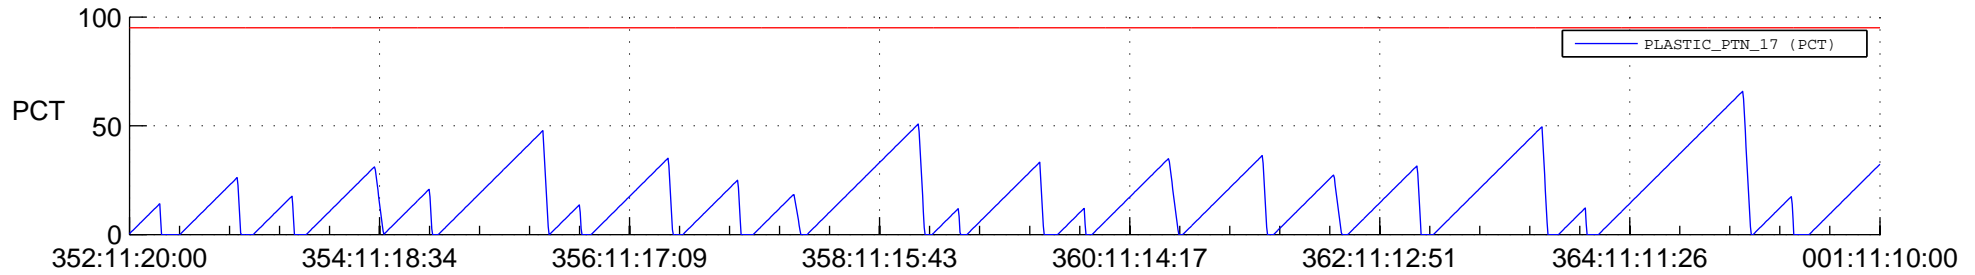

STEREO AHEAD SSR PCT Full Prediction

SWAVES_Percent_Full_Prediction

IMPACT_Percent_Full_Prediction

PLASTIC_Percent_Full_Prediction

Spacecraft_DownLink_Rate