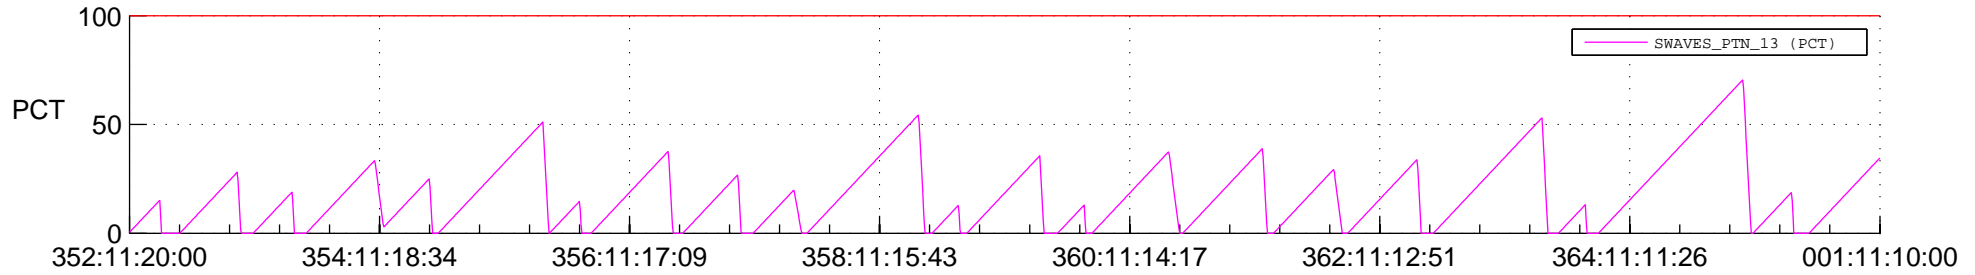

STEREO AHEAD SSR PCT Full Prediction

SWAVES_Percent_Full_Prediction

IMPACT_Percent_Full_Prediction

PLASTIC_Percent_Full_Prediction

Spacecraft_DownLink_Rate