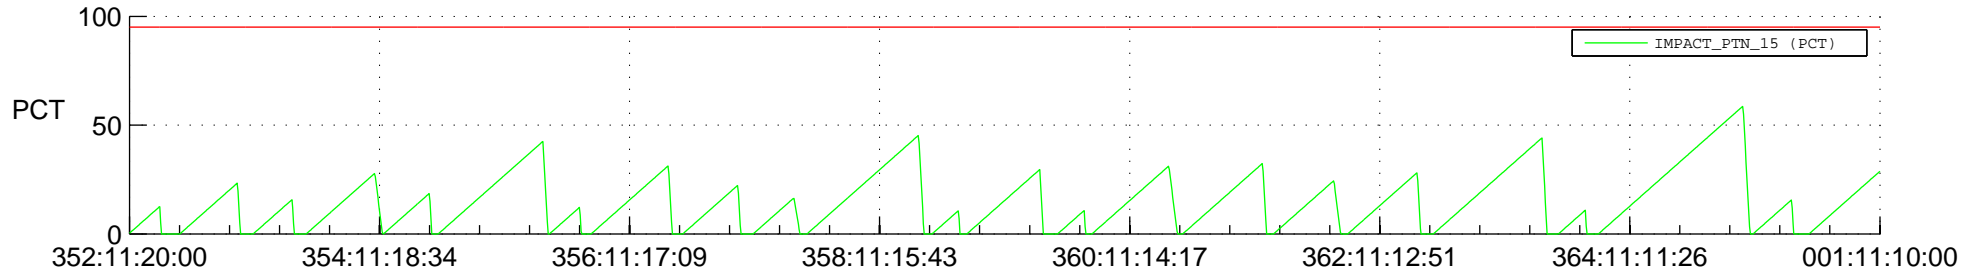

STEREO AHEAD SSR PCT Full Prediction

SWAVES_Percent_Full_Prediction

IMPACT_Percent_Full_Prediction

PLASTIC_Percent_Full_Prediction

Spacecraft_DownLink_Rate