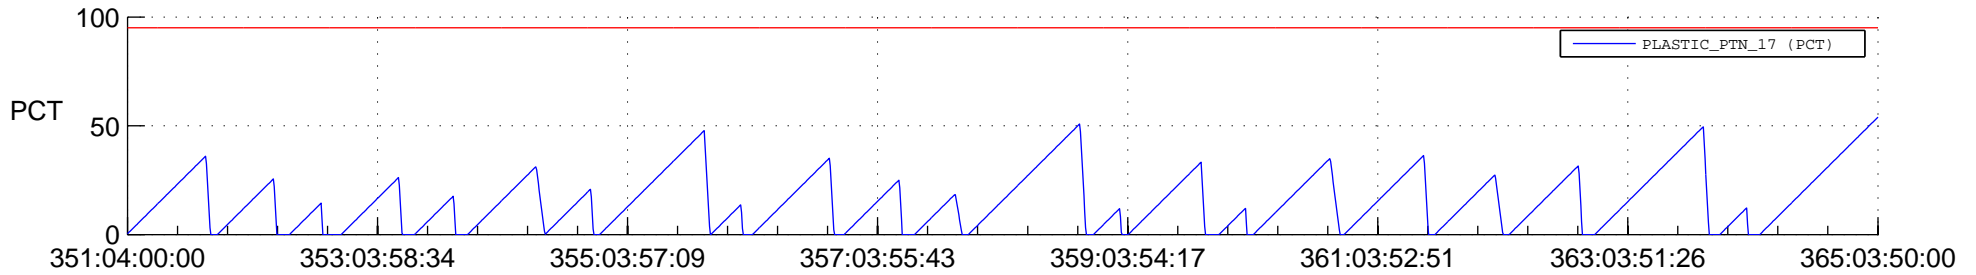

STEREO AHEAD SSR PCT Full Prediction

SWAVES_Percent_Full_Prediction

IMPACT_Percent_Full_Prediction

PLASTIC_Percent_Full_Prediction

Spacecraft_DownLink_Rate

Ground Time (2021:351:04:00:00.000 -2021:365:03:50:00.000)