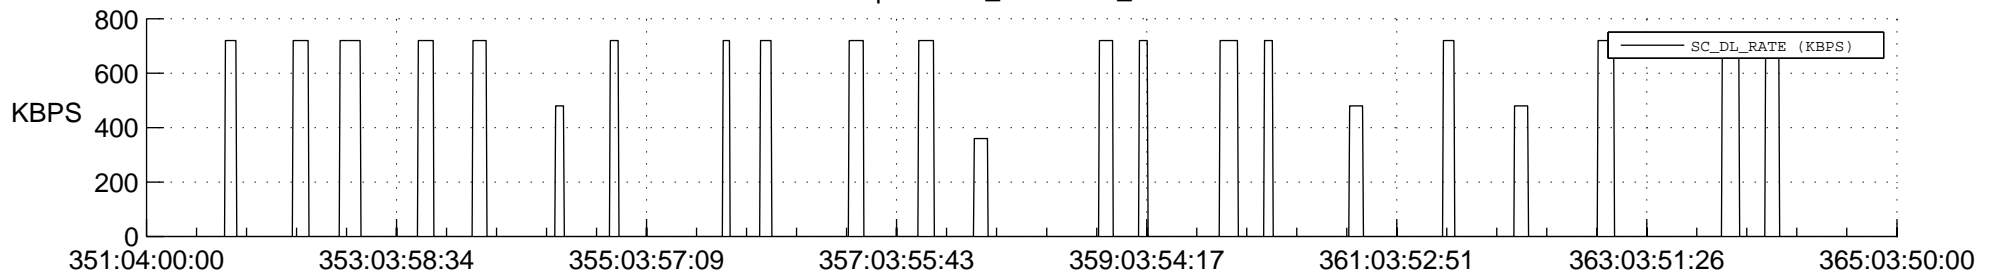

STEREO AHEAD SSR PCT Full Prediction

SWAVES_Percent_Full_Prediction

IMPACT_Percent_Full_Prediction

PLASTIC_Percent_Full_Prediction

Spacecraft_DownLink_Rate

Ground Time (2021:351:04:00:00.000 -2021:365:03:50:00.000)