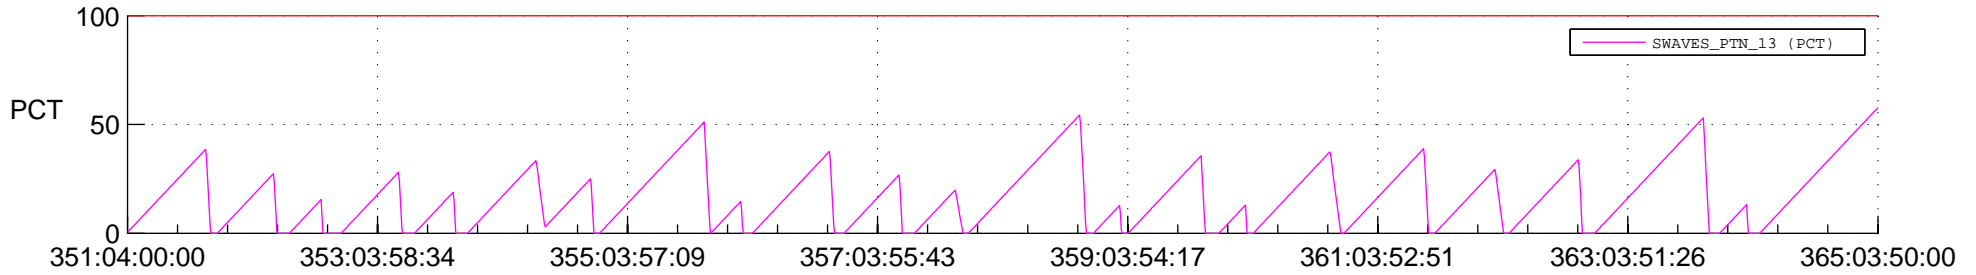

STEREO AHEAD SSR PCT Full Prediction

SWAVES_Percent_Full_Prediction

IMPACT_Percent_Full_Prediction

PLASTIC_Percent_Full_Prediction

Spacecraft_DownLink_Rate

Ground Time (2021:351:04:00:00.000 -2021:365:03:50:00.000)