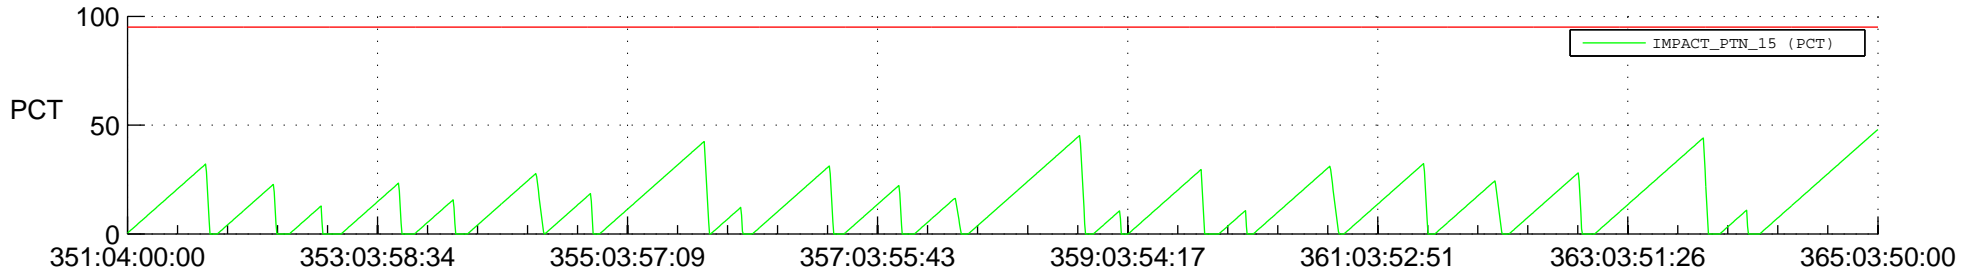

STEREO AHEAD SSR PCT Full Prediction

SWAVES_Percent_Full_Prediction

IMPACT_Percent_Full_Prediction

PLASTIC_Percent_Full_Prediction

Spacecraft_DownLink_Rate

Ground Time (2021:351:04:00:00.000 -2021:365:03:50:00.000)