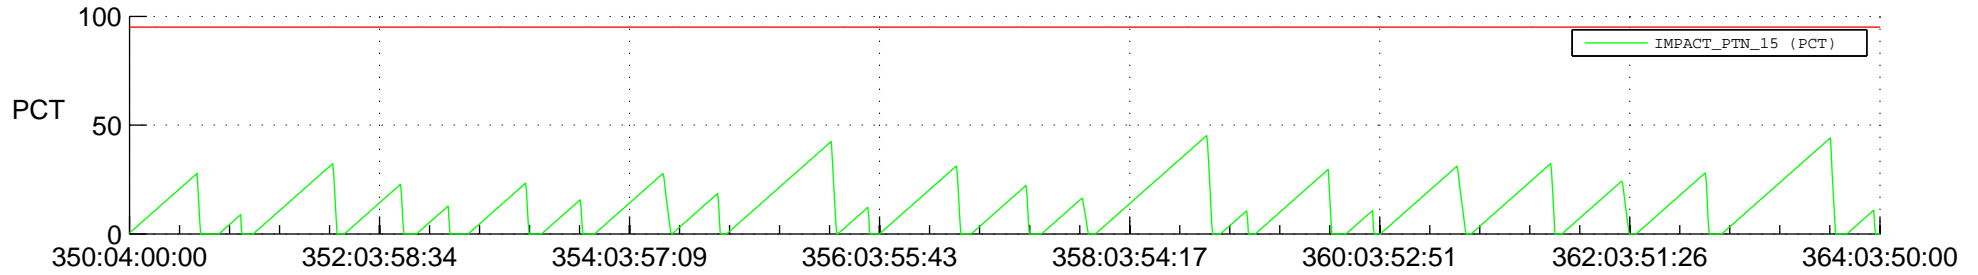

IMPACT_Percent_Full_Prediction