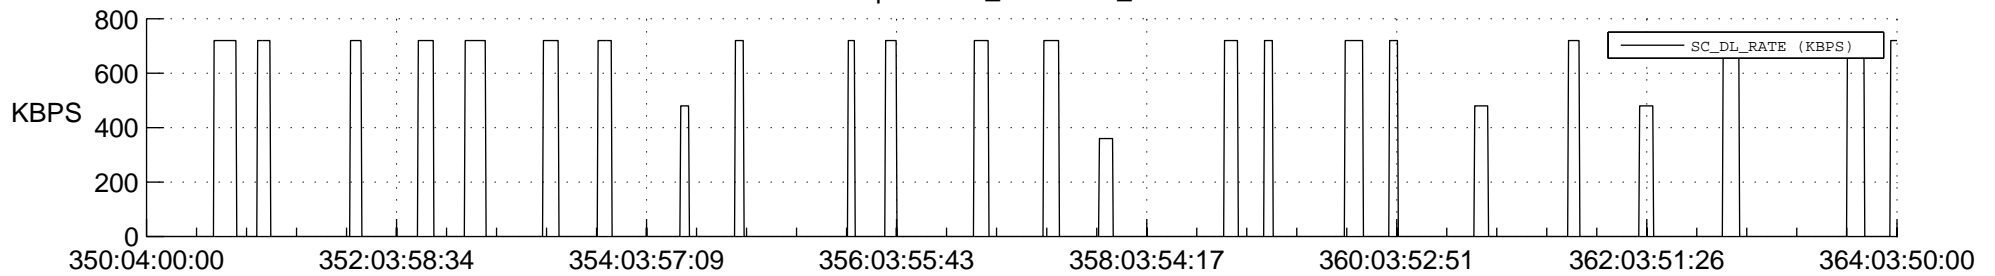

## Spacecraft\_DownLink\_Rate

Ground Time (2021:350:04:00:00.000 -2021:364:03:50:00.000)