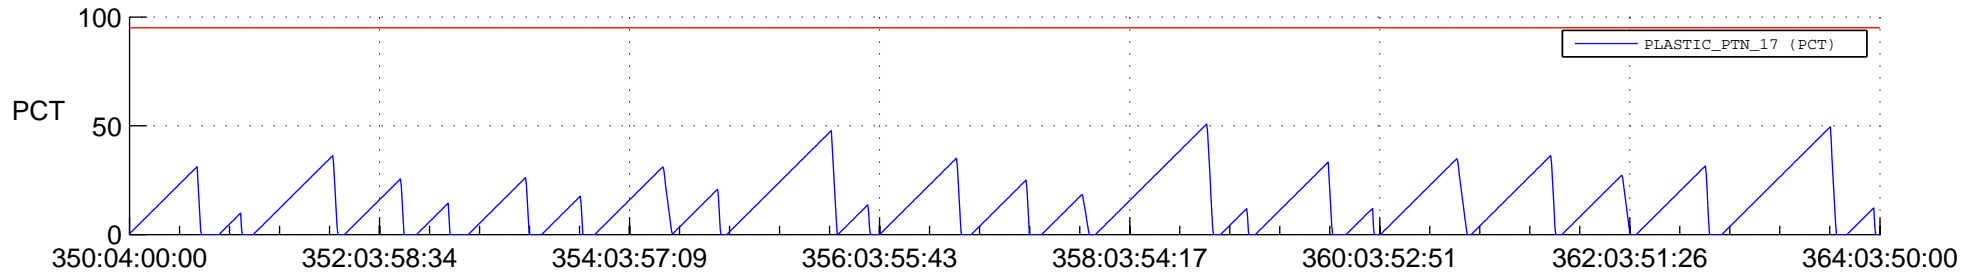

## SWAVES\_Percent\_Full\_Prediction

## Spacecraft\_DownLink\_Rate

Ground Time (2021:350:04:00:00.000 -2021:364:03:50:00.000)