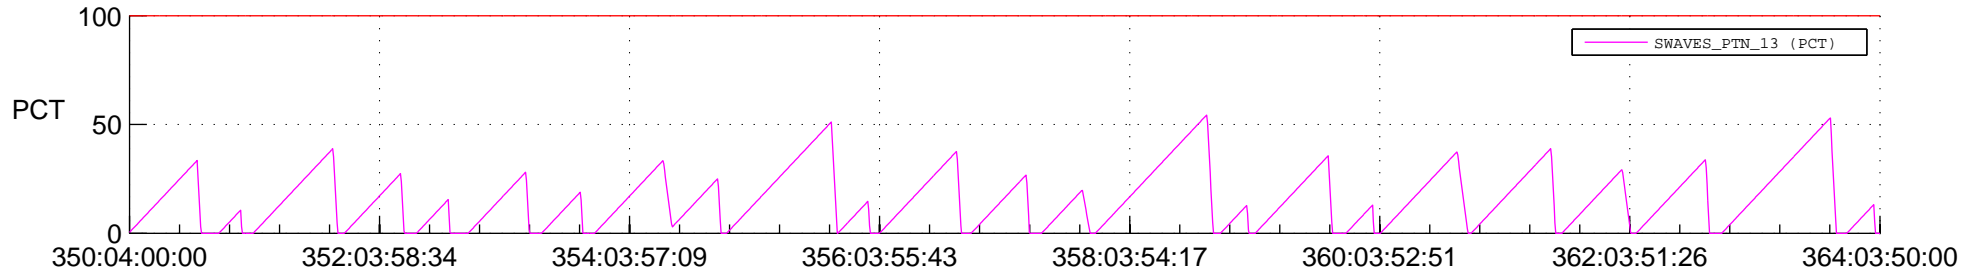

## SWAVES\_Percent\_Full\_Prediction

## Spacecraft\_DownLink\_Rate

Ground Time (2021:350:04:00:00.000 -2021:364:03:50:00.000)