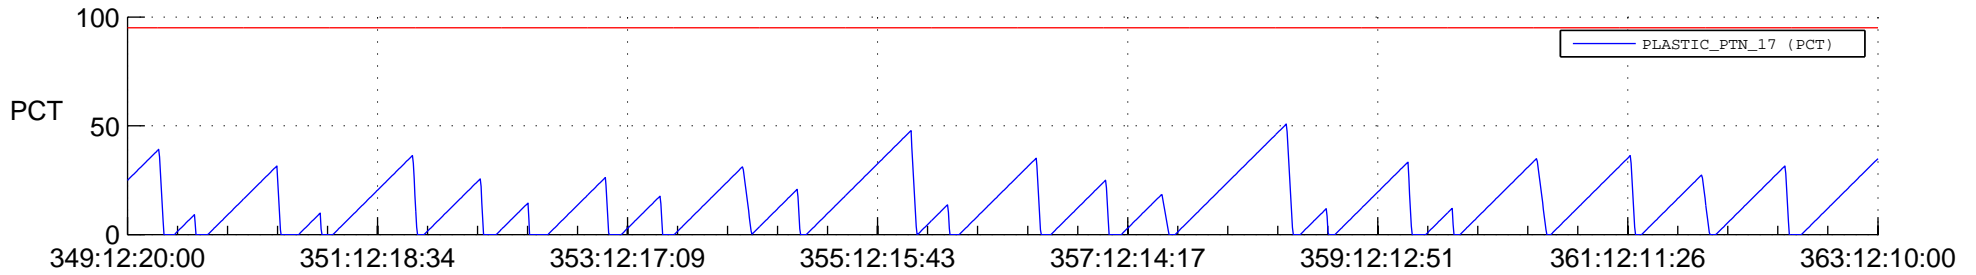

STEREO AHEAD SSR PCT Full Prediction

SWAVES_Percent_Full_Prediction

IMPACT_Percent_Full_Prediction

PLASTIC_Percent_Full_Prediction

Spacecraft_DownLink_Rate

Ground Time (2021:349:12:20:00.000 -2021:363:12:10:00.000)