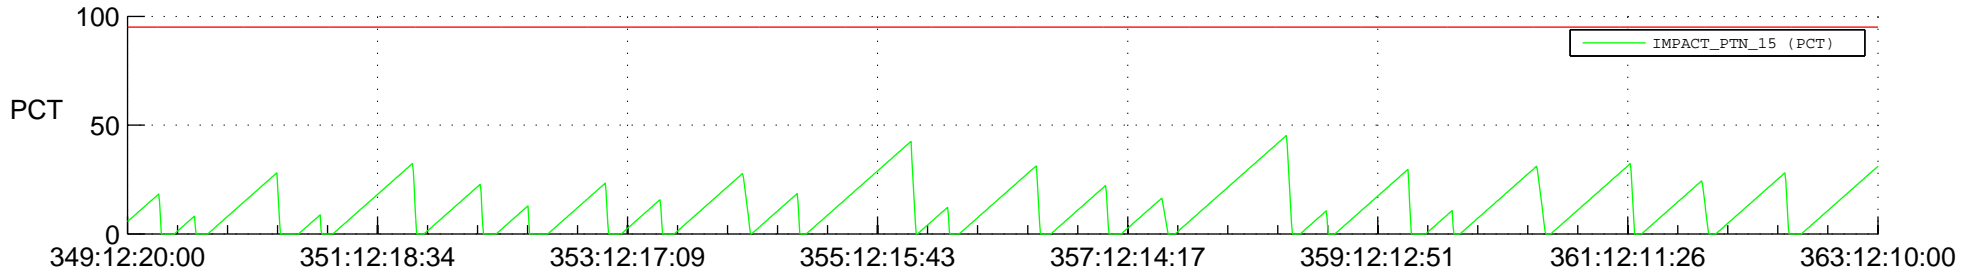

STEREO AHEAD SSR PCT Full Prediction

SWAVES_Percent_Full_Prediction

IMPACT_Percent_Full_Prediction

PLASTIC_Percent_Full_Prediction

Spacecraft_DownLink_Rate

Ground Time (2021:349:12:20:00.000 -2021:363:12:10:00.000)