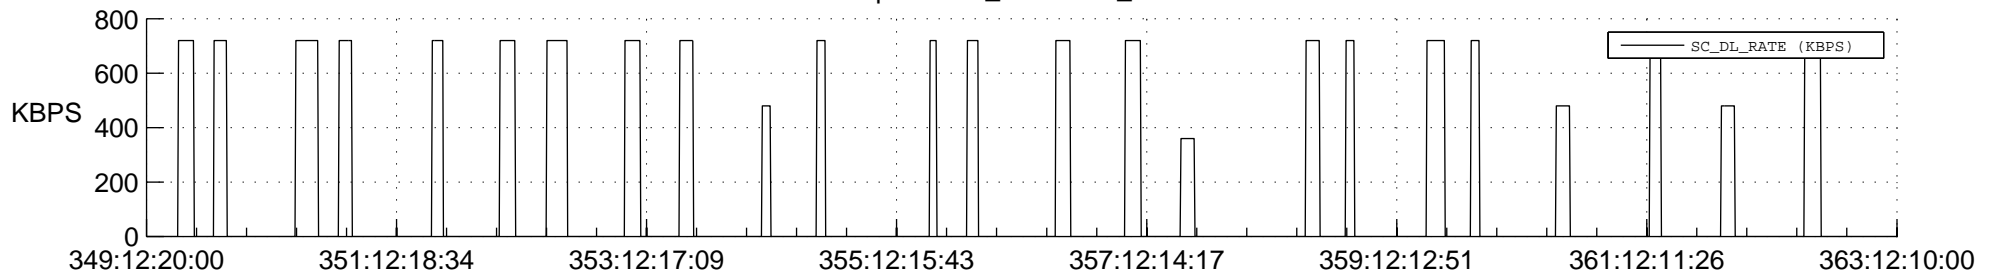

STEREO AHEAD SSR PCT Full Prediction

SWAVES_Percent_Full_Prediction

IMPACT_Percent_Full_Prediction

PLASTIC_Percent_Full_Prediction

Spacecraft_DownLink_Rate

Ground Time (2021:349:12:20:00.000 -2021:363:12:10:00.000)