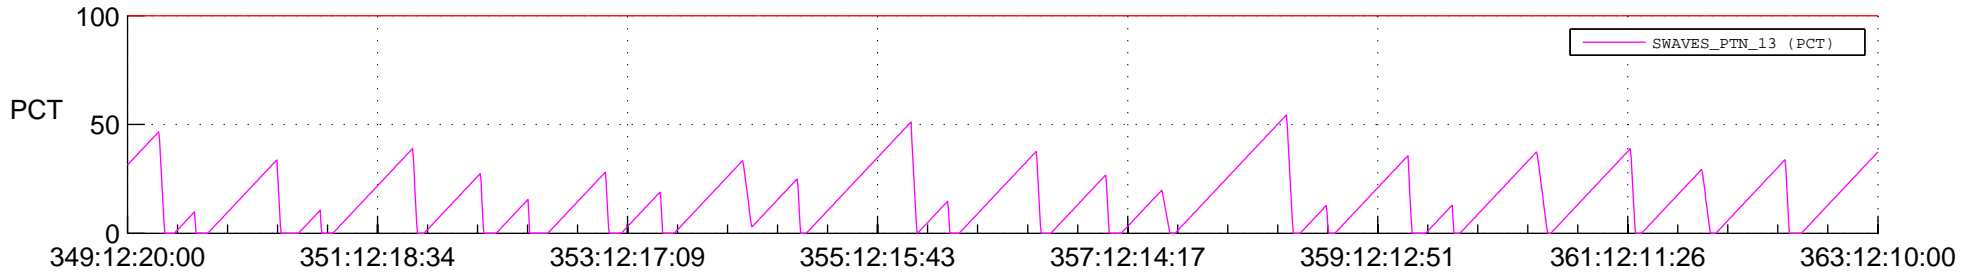

STEREO AHEAD SSR PCT Full Prediction

SWAVES_Percent_Full_Prediction

IMPACT_Percent_Full_Prediction

PLASTIC_Percent_Full_Prediction

Spacecraft_DownLink_Rate

Ground Time (2021:349:12:20:00.000 -2021:363:12:10:00.000)