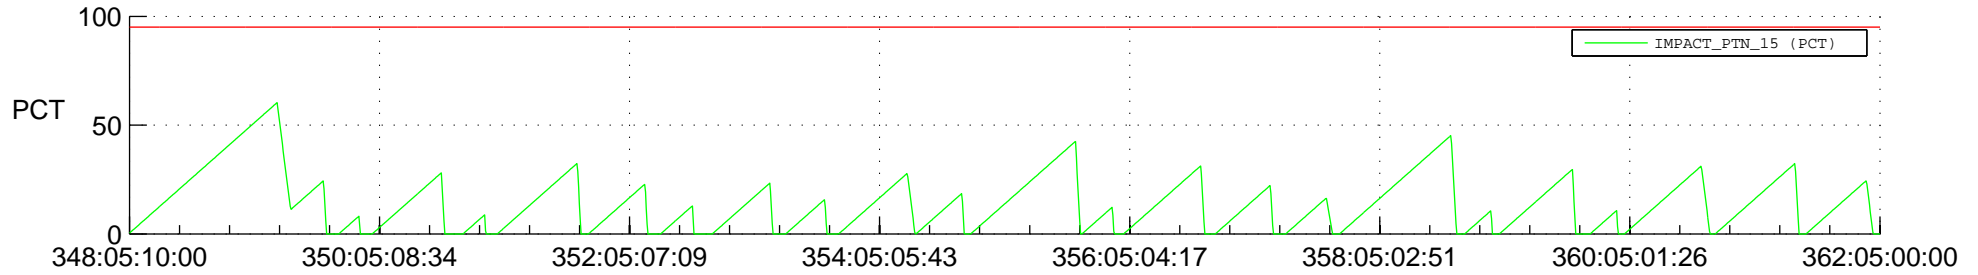

STEREO AHEAD SSR PCT Full Prediction

SWAVES_Percent_Full_Prediction

IMPACT_Percent_Full_Prediction

PLASTIC_Percent_Full_Prediction

Spacecraft_DownLink_Rate

Ground Time (2021:348:05:10:00.000 -2021:362:05:00:00.000)