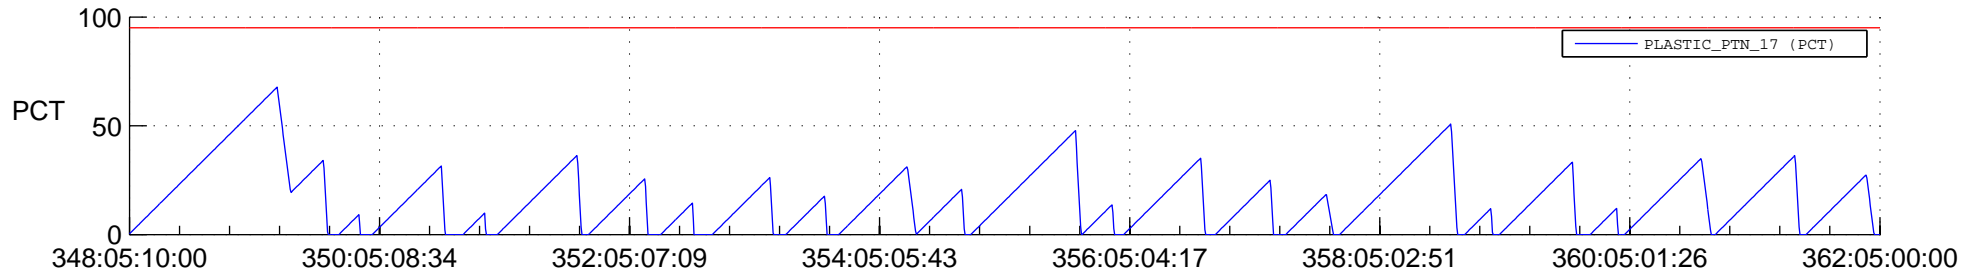

STEREO AHEAD SSR PCT Full Prediction

SWAVES_Percent_Full_Prediction

IMPACT_Percent_Full_Prediction

PLASTIC_Percent_Full_Prediction

Spacecraft_DownLink_Rate

Ground Time (2021:348:05:10:00.000 -2021:362:05:00:00.000)