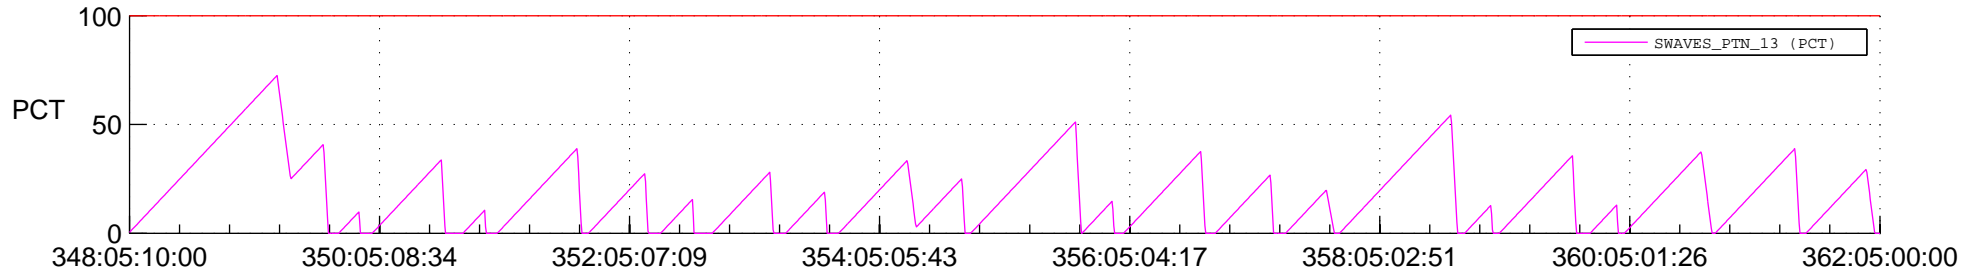

STEREO AHEAD SSR PCT Full Prediction

SWAVES_Percent_Full_Prediction

IMPACT_Percent_Full_Prediction

PLASTIC_Percent_Full_Prediction

Spacecraft_DownLink_Rate

Ground Time (2021:348:05:10:00.000 -2021:362:05:00:00.000)