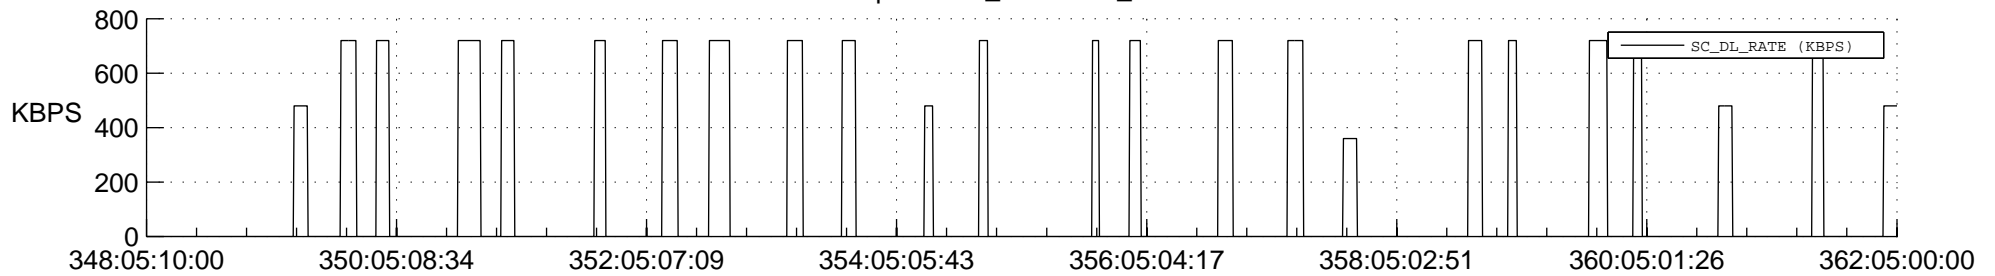

STEREO AHEAD SSR PCT Full Prediction

SWAVES_Percent_Full_Prediction

IMPACT_Percent_Full_Prediction

PLASTIC_Percent_Full_Prediction

Spacecraft_DownLink_Rate

Ground Time (2021:348:05:10:00.000 -2021:362:05:00:00.000)