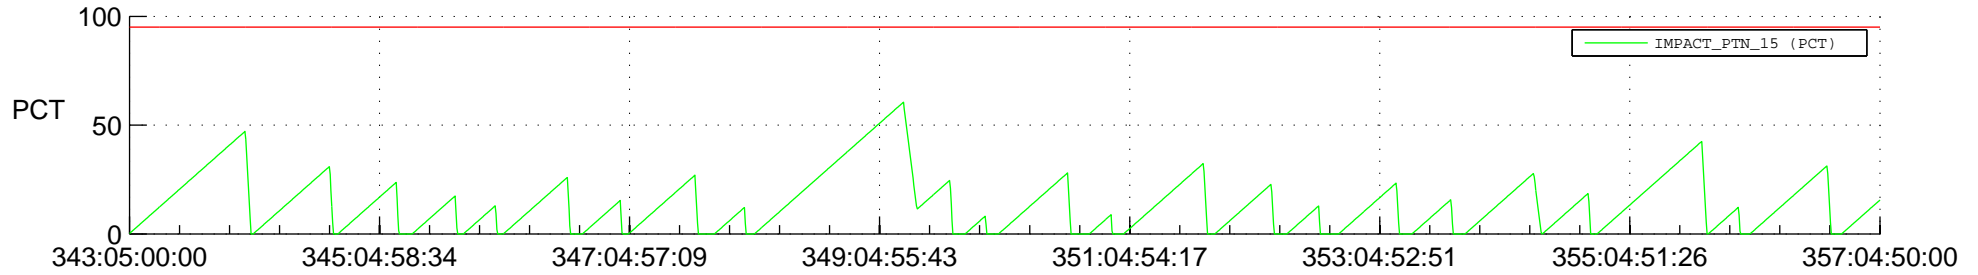

STEREO AHEAD SSR PCT Full Prediction

SWAVES_Percent_Full_Prediction

IMPACT_Percent_Full_Prediction

PLASTIC_Percent_Full_Prediction

Spacecraft_DownLink_Rate

Ground Time (2021:343:05:00:00.000 -2021:357:04:50:00.000)