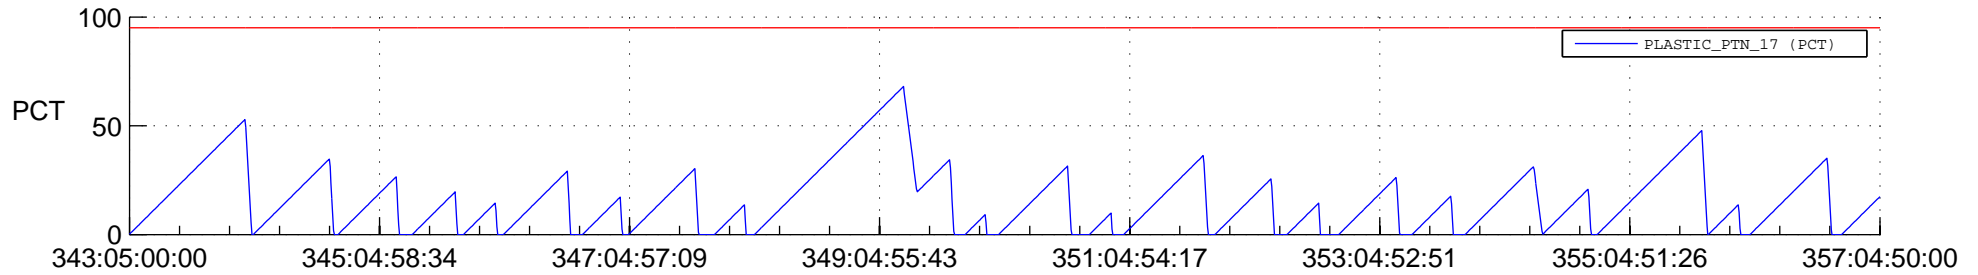

STEREO AHEAD SSR PCT Full Prediction

SWAVES_Percent_Full_Prediction

IMPACT_Percent_Full_Prediction

PLASTIC_Percent_Full_Prediction

Spacecraft_DownLink_Rate

Ground Time (2021:343:05:00:00.000 -2021:357:04:50:00.000)