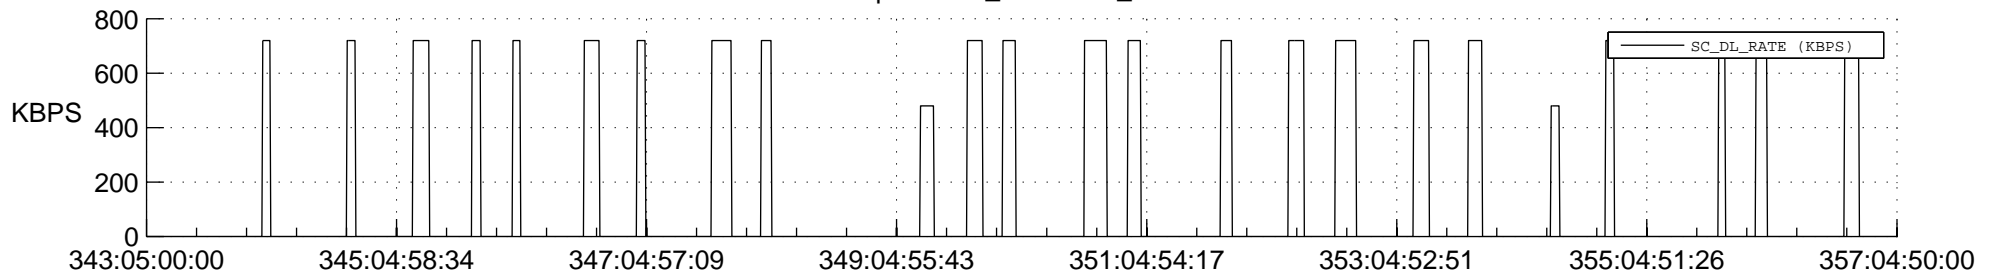

STEREO AHEAD SSR PCT Full Prediction

SWAVES_Percent_Full_Prediction

IMPACT_Percent_Full_Prediction

PLASTIC_Percent_Full_Prediction

Spacecraft_DownLink_Rate

Ground Time (2021:343:05:00:00.000 -2021:357:04:50:00.000)