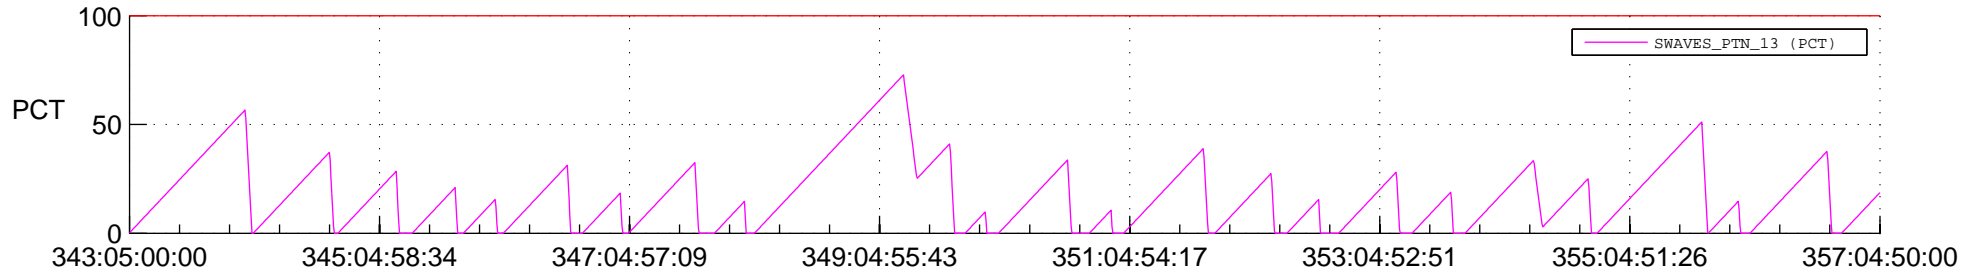

STEREO AHEAD SSR PCT Full Prediction

SWAVES_Percent_Full_Prediction

IMPACT_Percent_Full_Prediction

PLASTIC_Percent_Full_Prediction

Spacecraft_DownLink_Rate

Ground Time (2021:343:05:00:00.000 -2021:357:04:50:00.000)