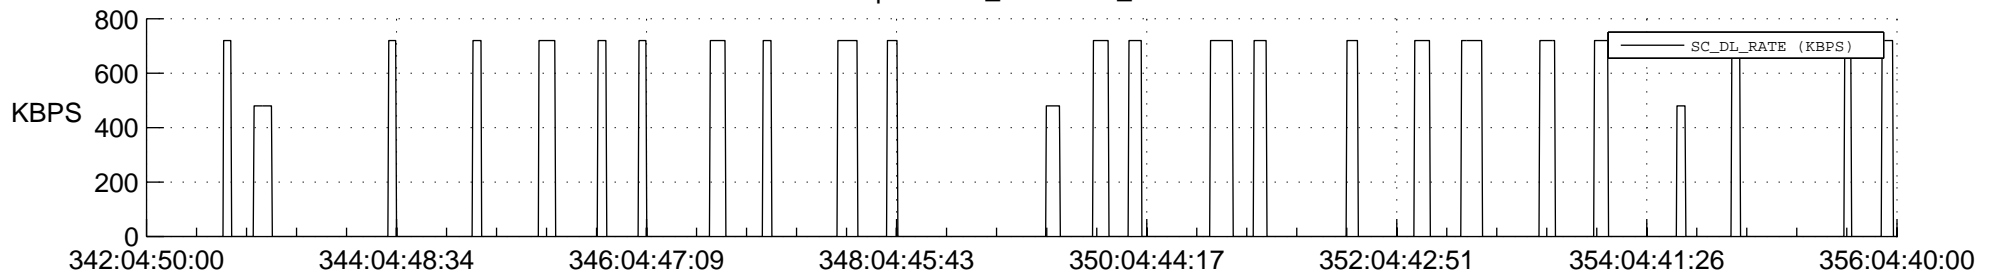

STEREO AHEAD SSR PCT Full Prediction

SWAVES_Percent_Full_Prediction

IMPACT_Percent_Full_Prediction

PLASTIC_Percent_Full_Prediction

Spacecraft_DownLink_Rate

Ground Time (2021:342:04:50:00.000 -2021:356:04:40:00.000)