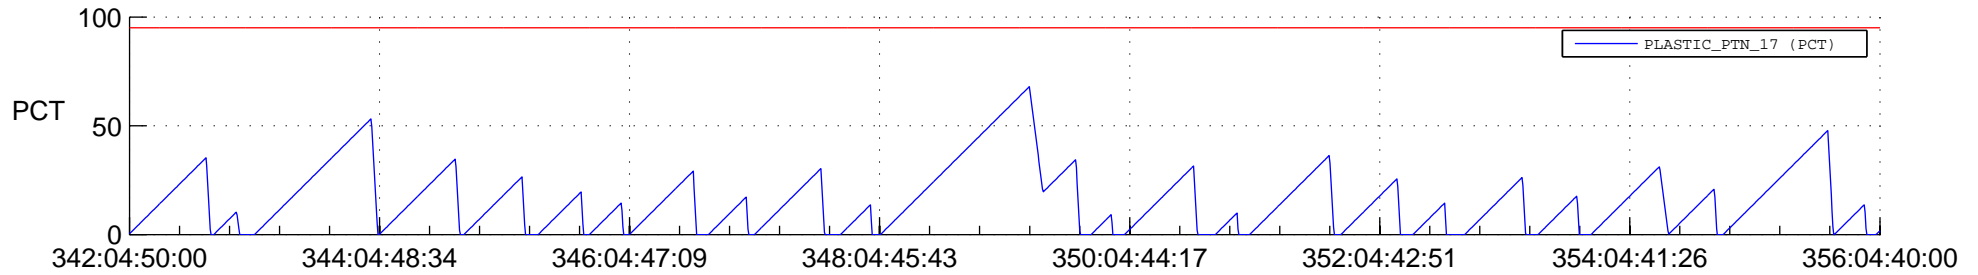

STEREO AHEAD SSR PCT Full Prediction

SWAVES_Percent_Full_Prediction

IMPACT_Percent_Full_Prediction

PLASTIC_Percent_Full_Prediction

Spacecraft_DownLink_Rate

Ground Time (2021:342:04:50:00.000 -2021:356:04:40:00.000)