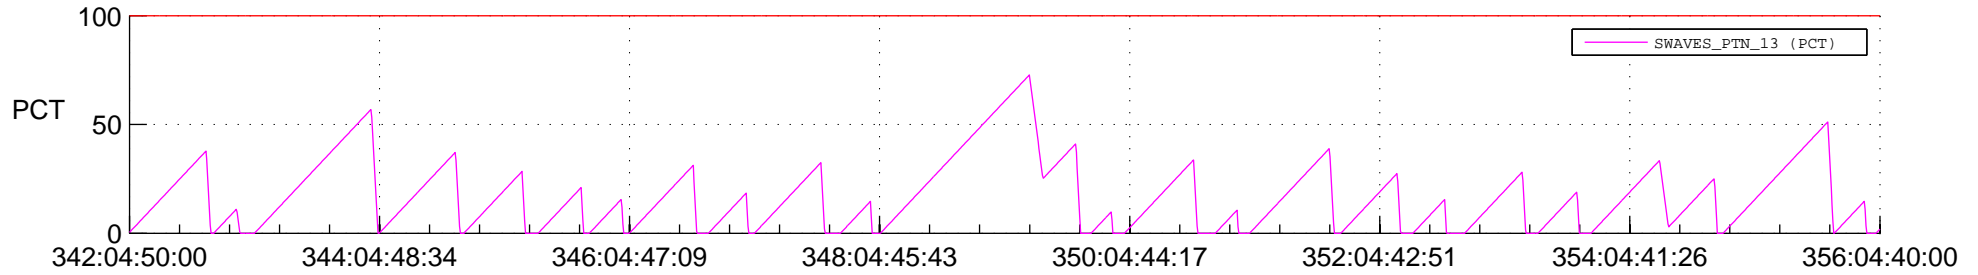

STEREO AHEAD SSR PCT Full Prediction

SWAVES_Percent_Full_Prediction

IMPACT_Percent_Full_Prediction

PLASTIC_Percent_Full_Prediction

Spacecraft_DownLink_Rate

Ground Time (2021:342:04:50:00.000 -2021:356:04:40:00.000)