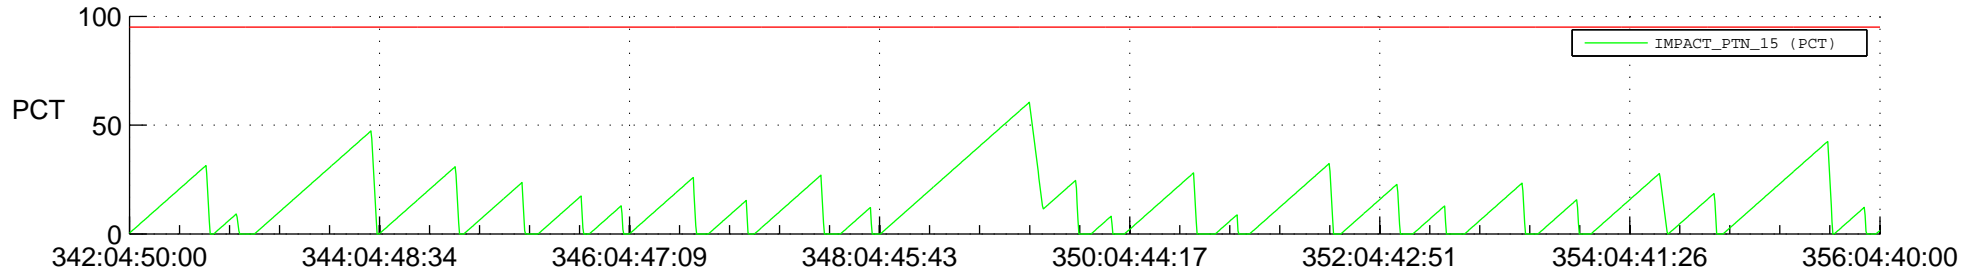

STEREO AHEAD SSR PCT Full Prediction

SWAVES_Percent_Full_Prediction

IMPACT_Percent_Full_Prediction

PLASTIC_Percent_Full_Prediction

Spacecraft_DownLink_Rate

Ground Time (2021:342:04:50:00.000 -2021:356:04:40:00.000)