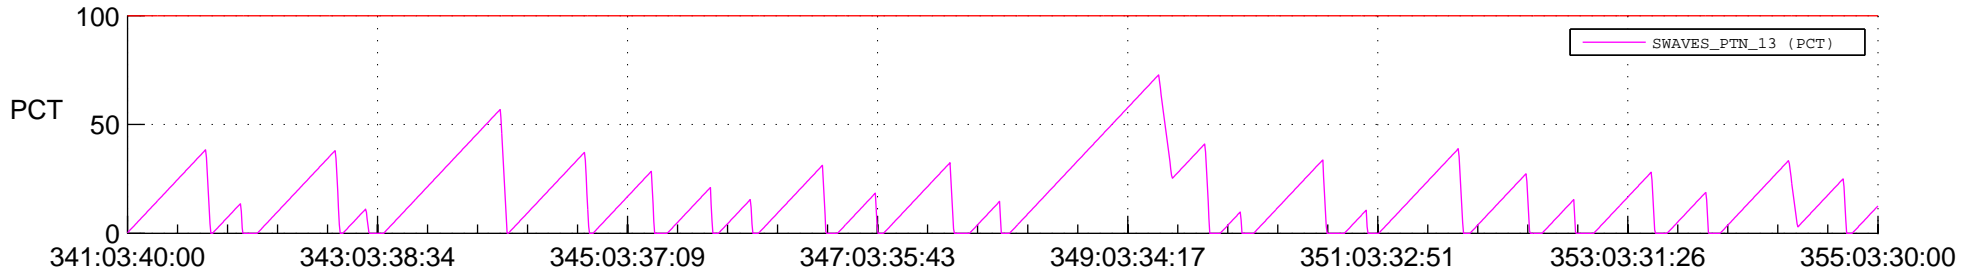

STEREO AHEAD SSR PCT Full Prediction

SWAVES_Percent_Full_Prediction

IMPACT_Percent_Full_Prediction

PLASTIC_Percent_Full_Prediction

Spacecraft_DownLink_Rate

Ground Time (2021:341:03:40:00.000 -2021:355:03:30:00.000)