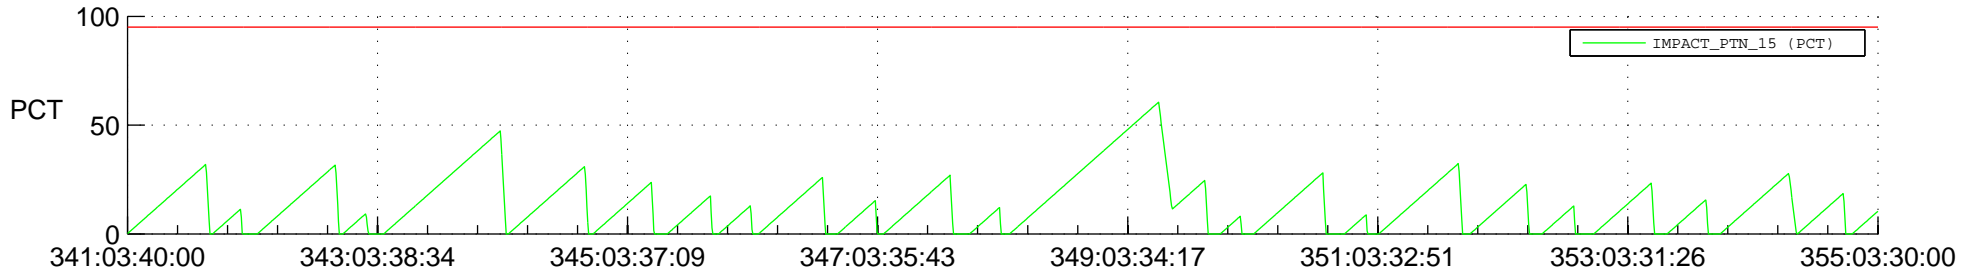

STEREO AHEAD SSR PCT Full Prediction

SWAVES_Percent_Full_Prediction

IMPACT_Percent_Full_Prediction

PLASTIC_Percent_Full_Prediction

Spacecraft_DownLink_Rate

Ground Time (2021:341:03:40:00.000 -2021:355:03:30:00.000)