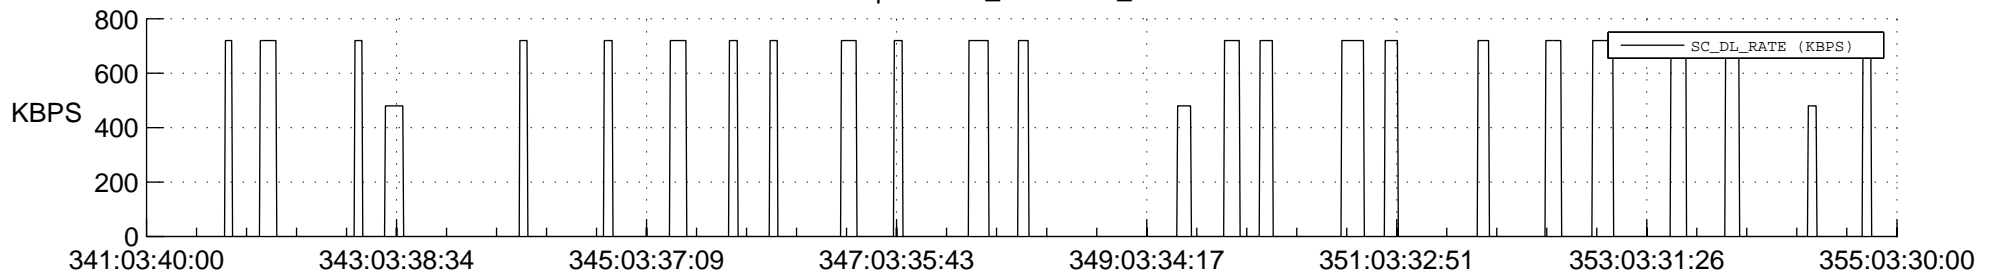

STEREO AHEAD SSR PCT Full Prediction

SWAVES_Percent_Full_Prediction

IMPACT_Percent_Full_Prediction

PLASTIC_Percent_Full_Prediction

Spacecraft_DownLink_Rate

Ground Time (2021:341:03:40:00.000 -2021:355:03:30:00.000)