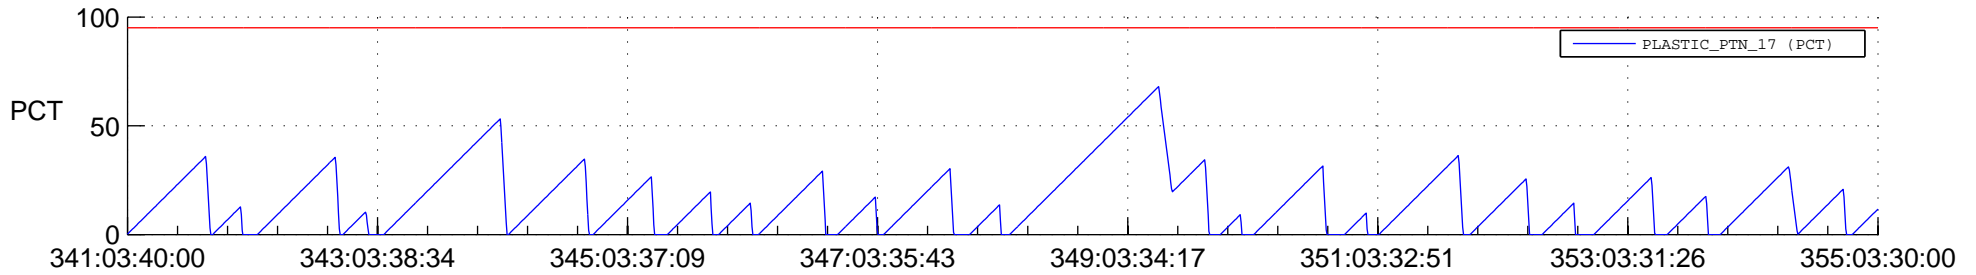

STEREO AHEAD SSR PCT Full Prediction

SWAVES_Percent_Full_Prediction

IMPACT_Percent_Full_Prediction

PLASTIC_Percent_Full_Prediction

Spacecraft_DownLink_Rate

Ground Time (2021:341:03:40:00.000 -2021:355:03:30:00.000)