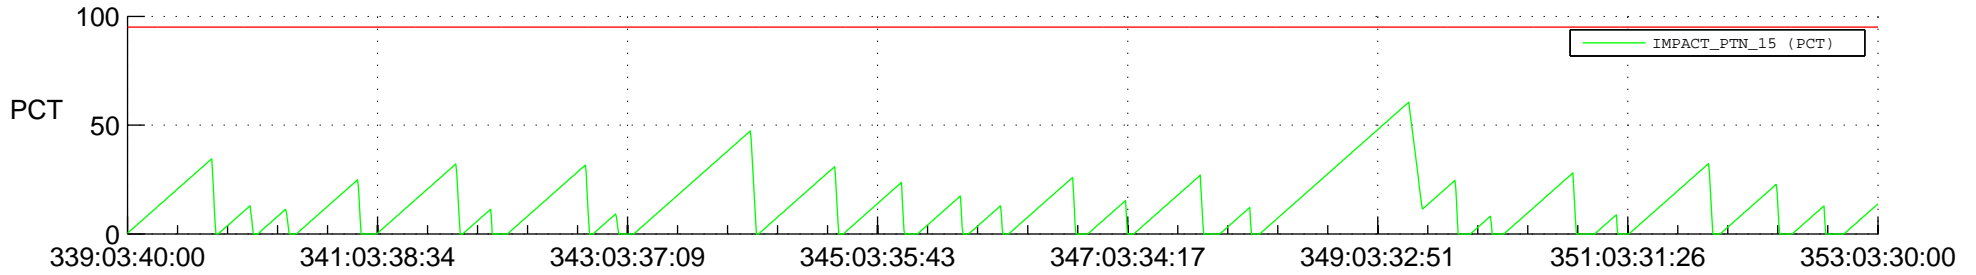

IMPACT_Percent_Full_Prediction