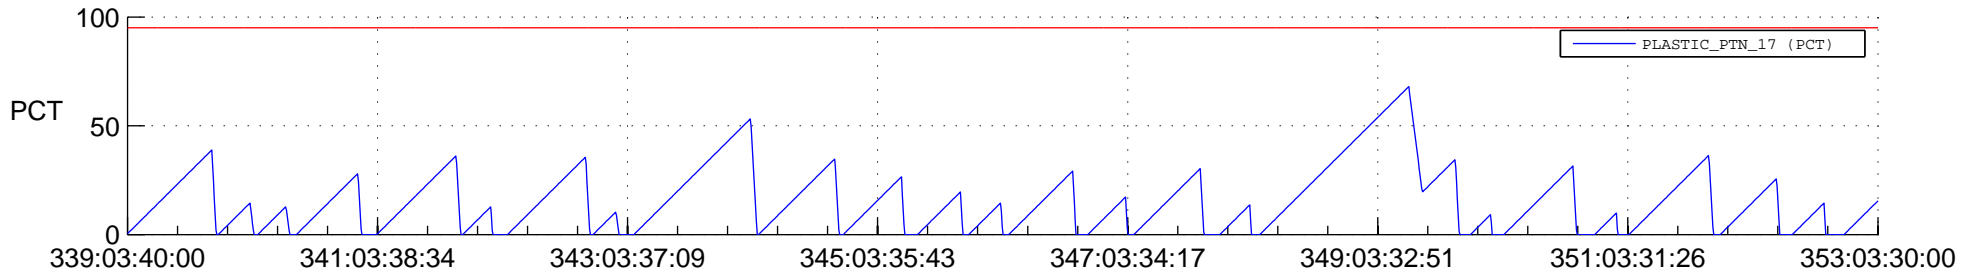

## SWAVES\_Percent\_Full\_Prediction

## Spacecraft\_DownLink\_Rate

Ground Time (2021:339:03:40:00.000 -2021:353:03:30:00.000)