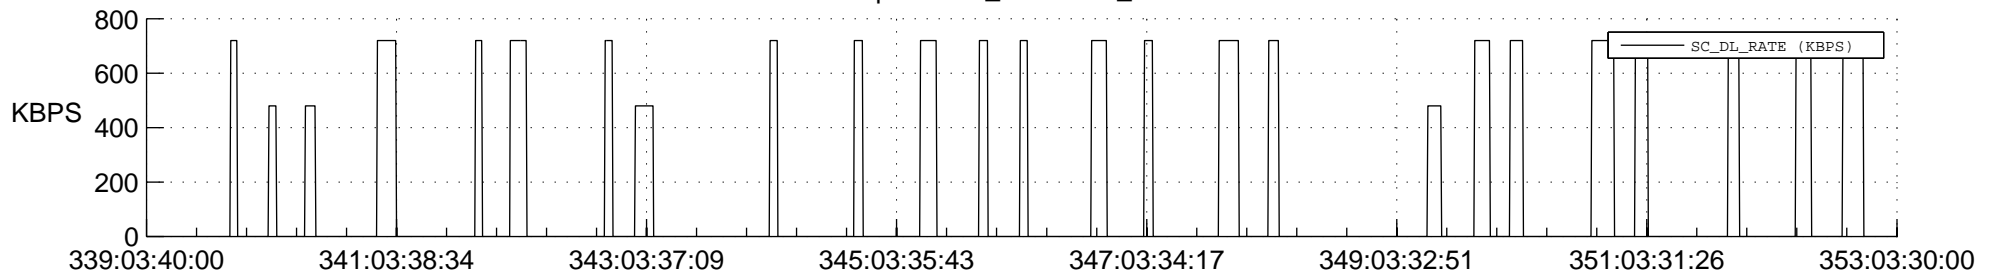

## Spacecraft\_DownLink\_Rate

Ground Time (2021:339:03:40:00.000 -2021:353:03:30:00.000)