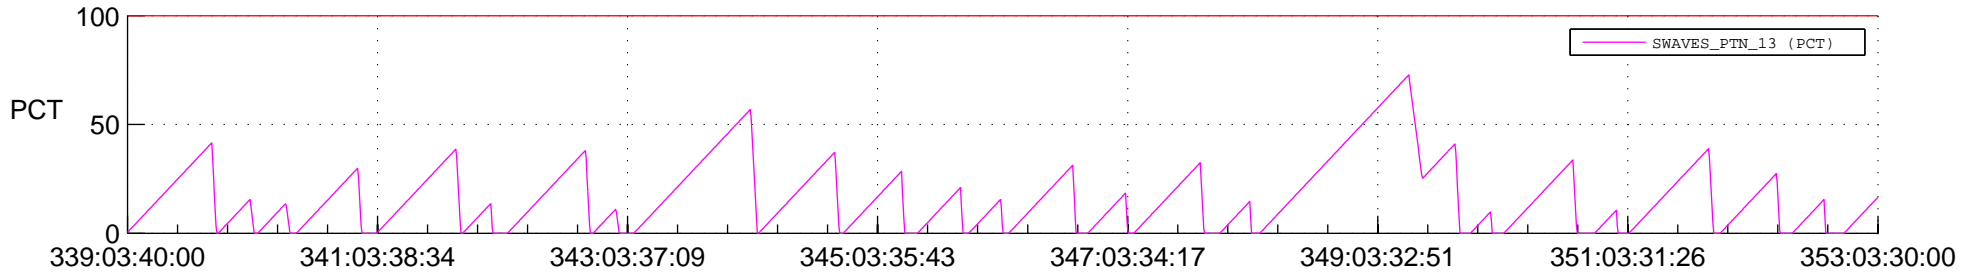

## SWAVES\_Percent\_Full\_Prediction

## Spacecraft\_DownLink\_Rate

Ground Time (2021:339:03:40:00.000 -2021:353:03:30:00.000)