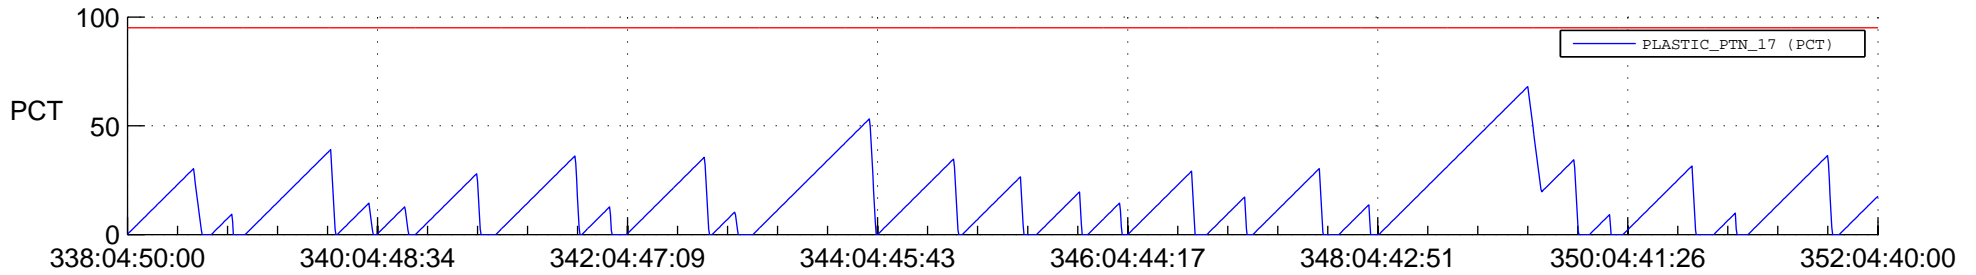

STEREO AHEAD SSR PCT Full Prediction

SWAVES_Percent_Full_Prediction

IMPACT_Percent_Full_Prediction

PLASTIC_Percent_Full_Prediction

Spacecraft_DownLink_Rate

Ground Time (2021:338:04:50:00.000 -2021:352:04:40:00.000)