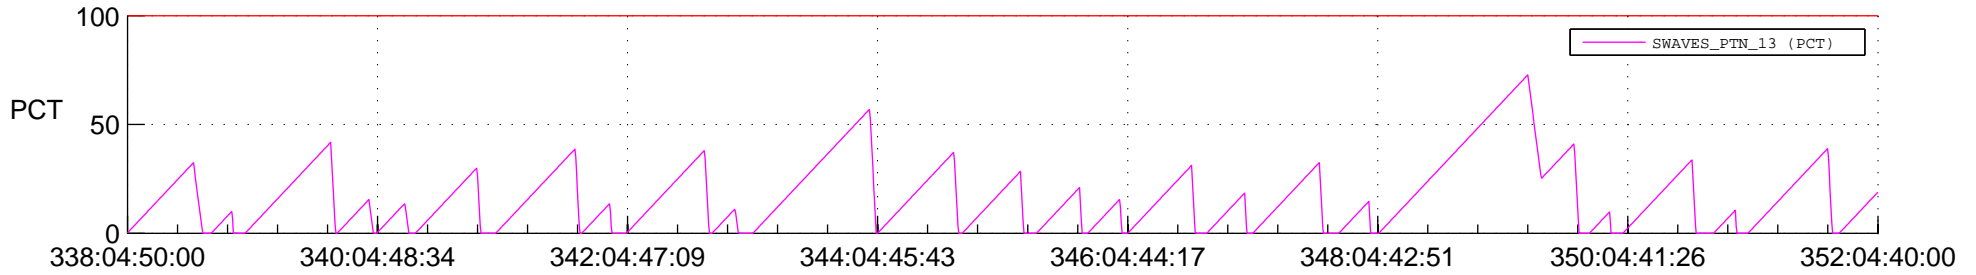

STEREO AHEAD SSR PCT Full Prediction

SWAVES_Percent_Full_Prediction

IMPACT_Percent_Full_Prediction

PLASTIC_Percent_Full_Prediction

Spacecraft_DownLink_Rate

Ground Time (2021:338:04:50:00.000 -2021:352:04:40:00.000)