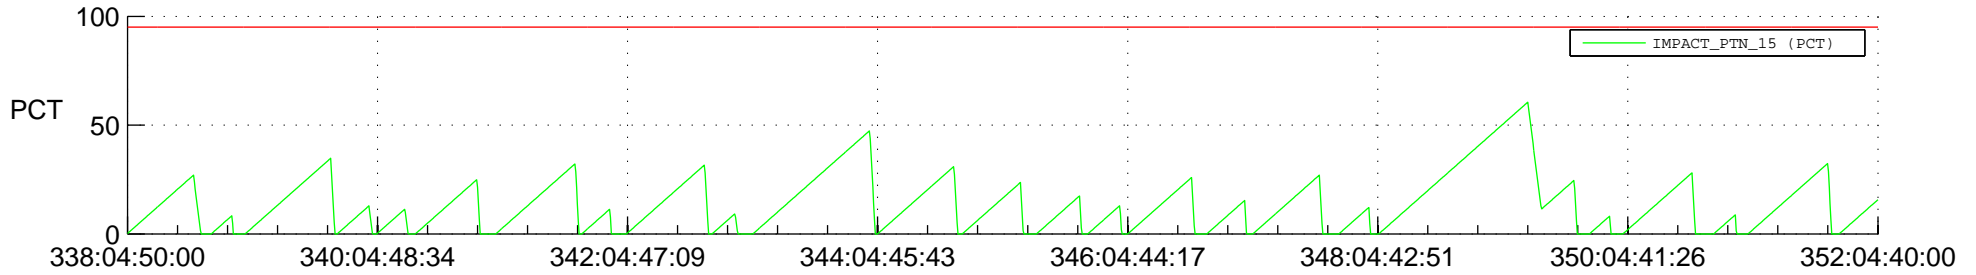

STEREO AHEAD SSR PCT Full Prediction

SWAVES_Percent_Full_Prediction

IMPACT_Percent_Full_Prediction

PLASTIC_Percent_Full_Prediction

Spacecraft_DownLink_Rate

Ground Time (2021:338:04:50:00.000 -2021:352:04:40:00.000)