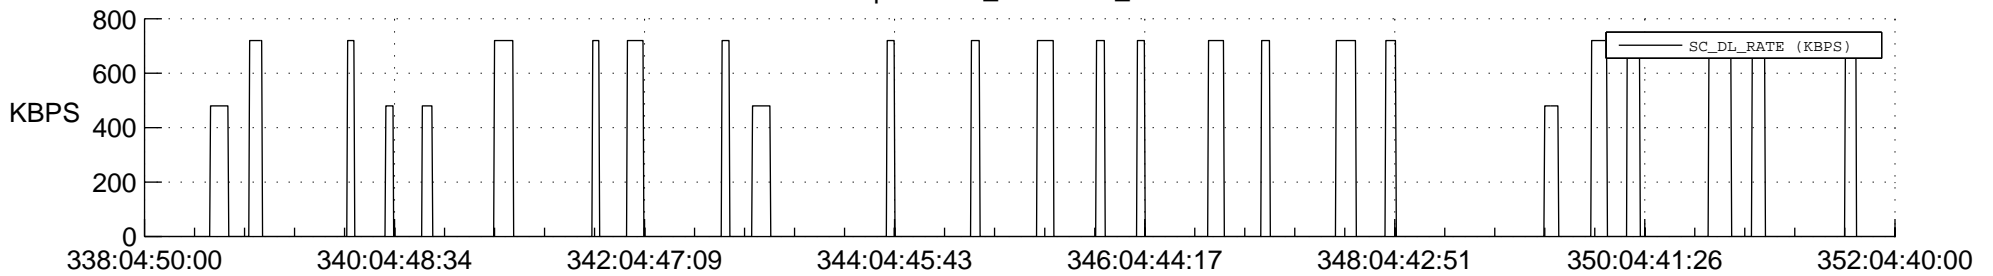

STEREO AHEAD SSR PCT Full Prediction

SWAVES_Percent_Full_Prediction

IMPACT_Percent_Full_Prediction

PLASTIC_Percent_Full_Prediction

Spacecraft_DownLink_Rate

Ground Time (2021:338:04:50:00.000 -2021:352:04:40:00.000)