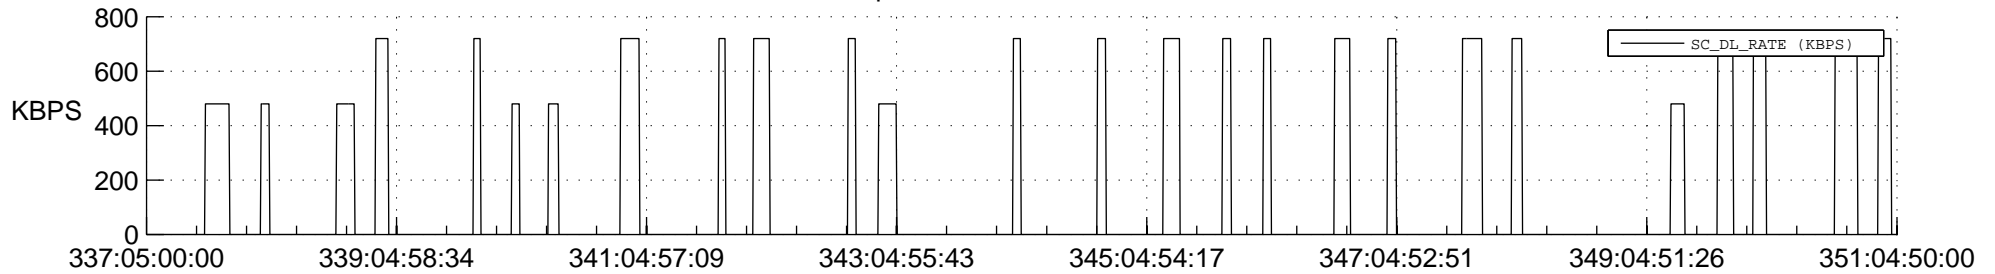

STEREO AHEAD SSR PCT Full Prediction

SWAVES_Percent_Full_Prediction

IMPACT_Percent_Full_Prediction

PLASTIC_Percent_Full_Prediction

Spacecraft_DownLink_Rate

Ground Time (2021:337:05:00:00.000 -2021:351:04:50:00.000)