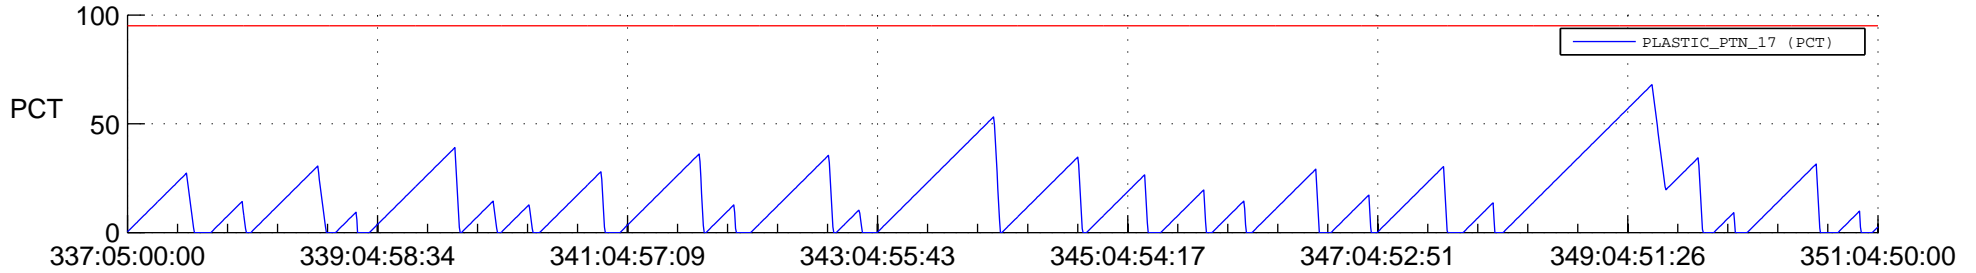

STEREO AHEAD SSR PCT Full Prediction

SWAVES_Percent_Full_Prediction

IMPACT_Percent_Full_Prediction

PLASTIC_Percent_Full_Prediction

Spacecraft_DownLink_Rate

Ground Time (2021:337:05:00:00.000 -2021:351:04:50:00.000)