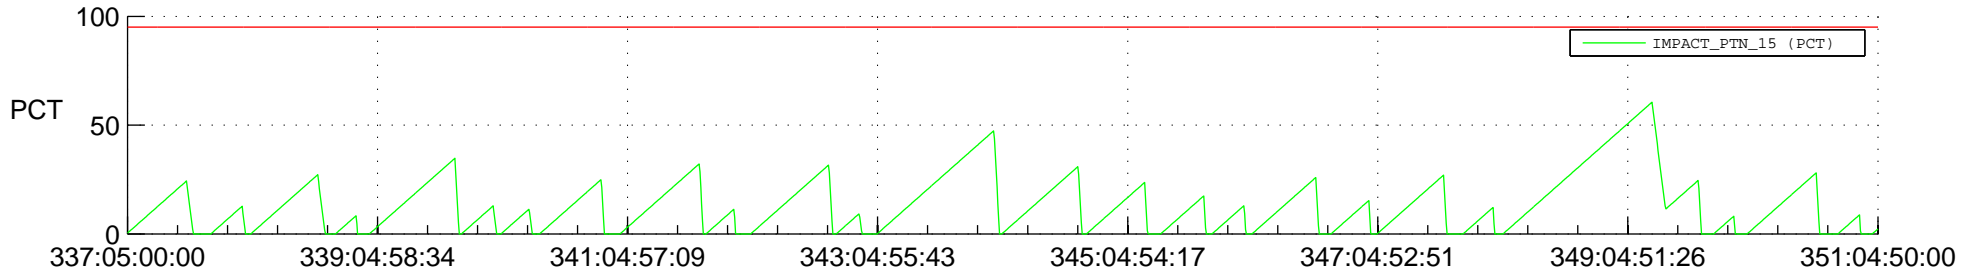

STEREO AHEAD SSR PCT Full Prediction

SWAVES_Percent_Full_Prediction

IMPACT_Percent_Full_Prediction

PLASTIC_Percent_Full_Prediction

Spacecraft_DownLink_Rate

Ground Time (2021:337:05:00:00.000 -2021:351:04:50:00.000)