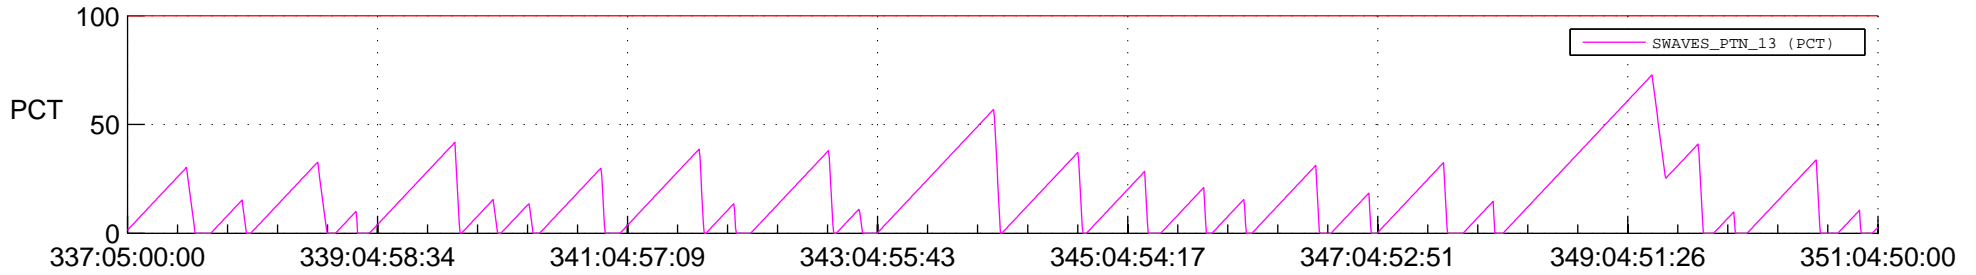

STEREO AHEAD SSR PCT Full Prediction

SWAVES_Percent_Full_Prediction

IMPACT_Percent_Full_Prediction

PLASTIC_Percent_Full_Prediction

Spacecraft_DownLink_Rate

Ground Time (2021:337:05:00:00.000 -2021:351:04:50:00.000)