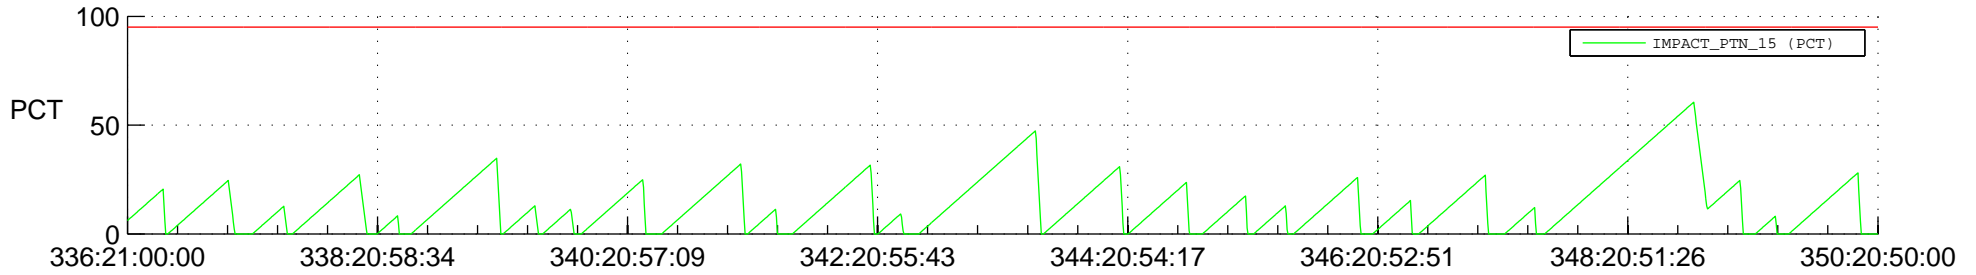

STEREO AHEAD SSR PCT Full Prediction

SWAVES_Percent_Full_Prediction

IMPACT_Percent_Full_Prediction

PLASTIC_Percent_Full_Prediction

Spacecraft_DownLink_Rate

Ground Time (2021:336:21:00:00.000 -2021:350:20:50:00.000)