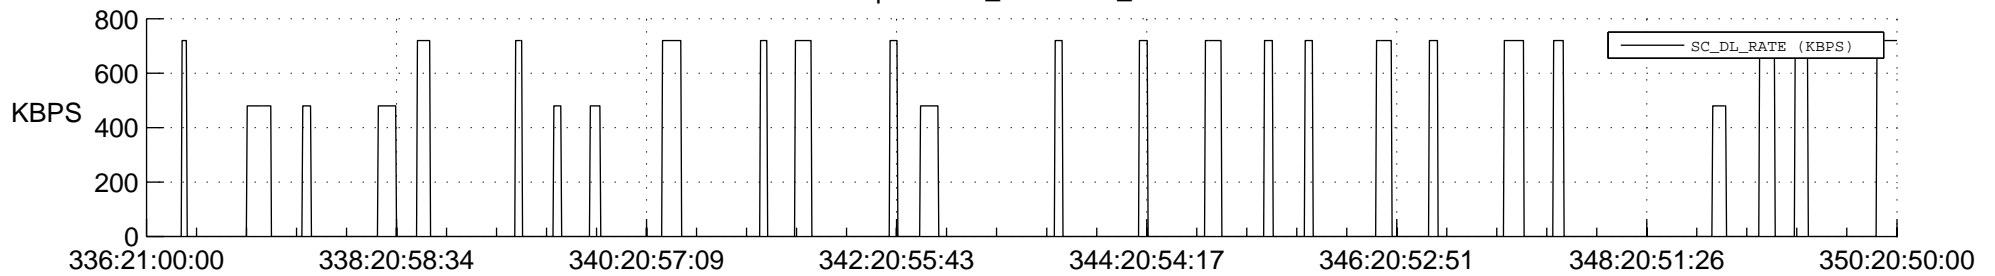

STEREO AHEAD SSR PCT Full Prediction

SWAVES_Percent_Full_Prediction

IMPACT_Percent_Full_Prediction

PLASTIC_Percent_Full_Prediction

Spacecraft_DownLink_Rate

Ground Time (2021:336:21:00:00.000 -2021:350:20:50:00.000)