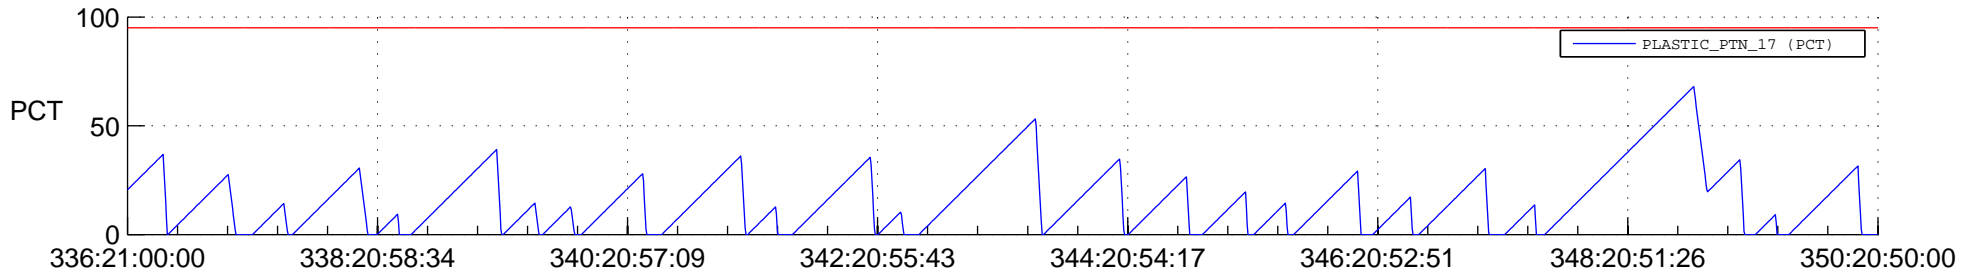

STEREO AHEAD SSR PCT Full Prediction

SWAVES_Percent_Full_Prediction

IMPACT_Percent_Full_Prediction

PLASTIC_Percent_Full_Prediction

Spacecraft_DownLink_Rate

Ground Time (2021:336:21:00:00.000 -2021:350:20:50:00.000)