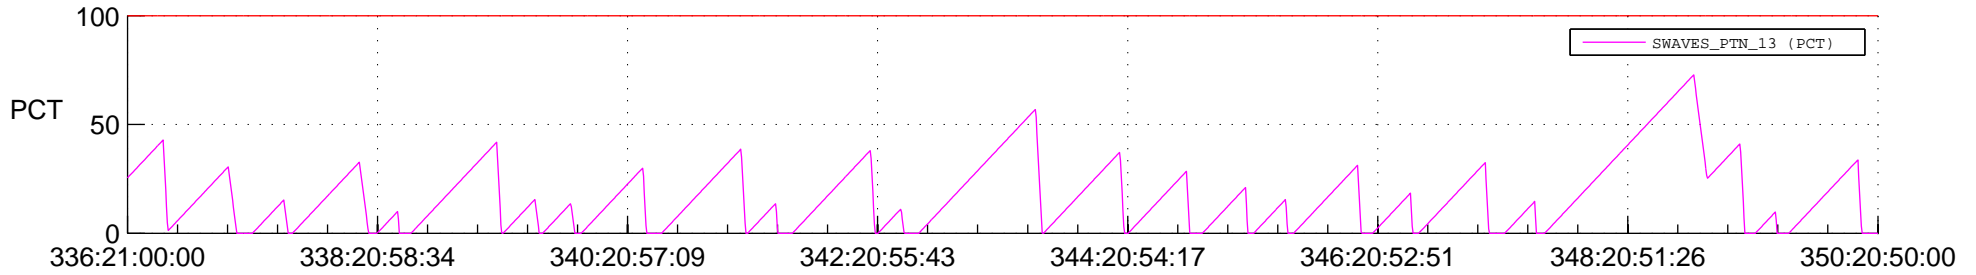

STEREO AHEAD SSR PCT Full Prediction

SWAVES_Percent_Full_Prediction

IMPACT_Percent_Full_Prediction

PLASTIC_Percent_Full_Prediction

Spacecraft_DownLink_Rate

Ground Time (2021:336:21:00:00.000 -2021:350:20:50:00.000)