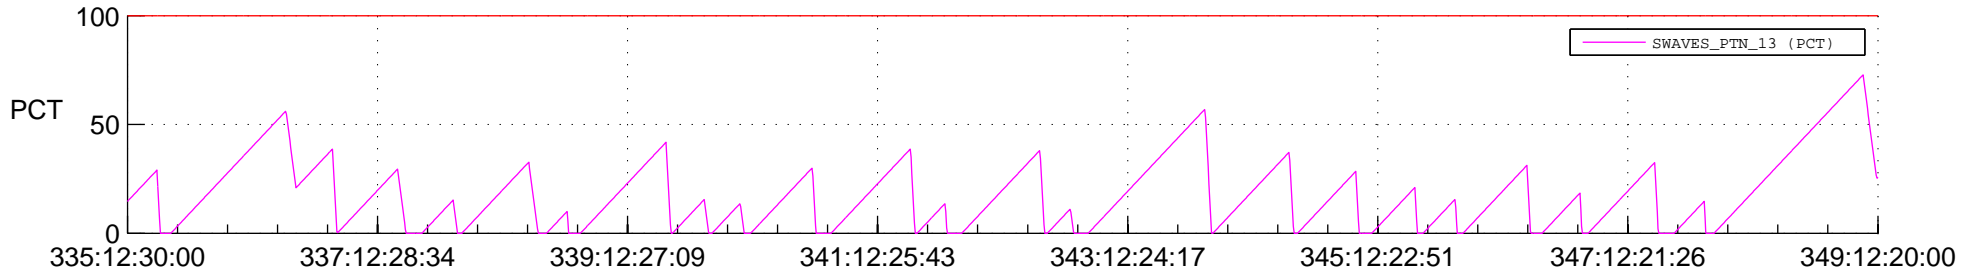

## SWAVES\_Percent\_Full\_Prediction

## Spacecraft\_DownLink\_Rate

Ground Time (2021:335:12:30:00.000 -2021:349:12:20:00.000)