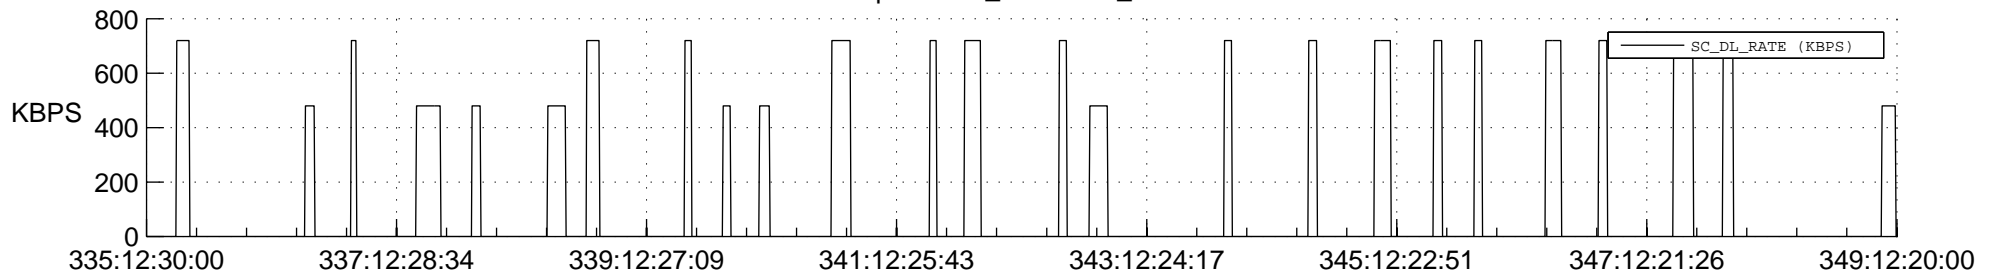

## Spacecraft\_DownLink\_Rate

Ground Time (2021:335:12:30:00.000 -2021:349:12:20:00.000)