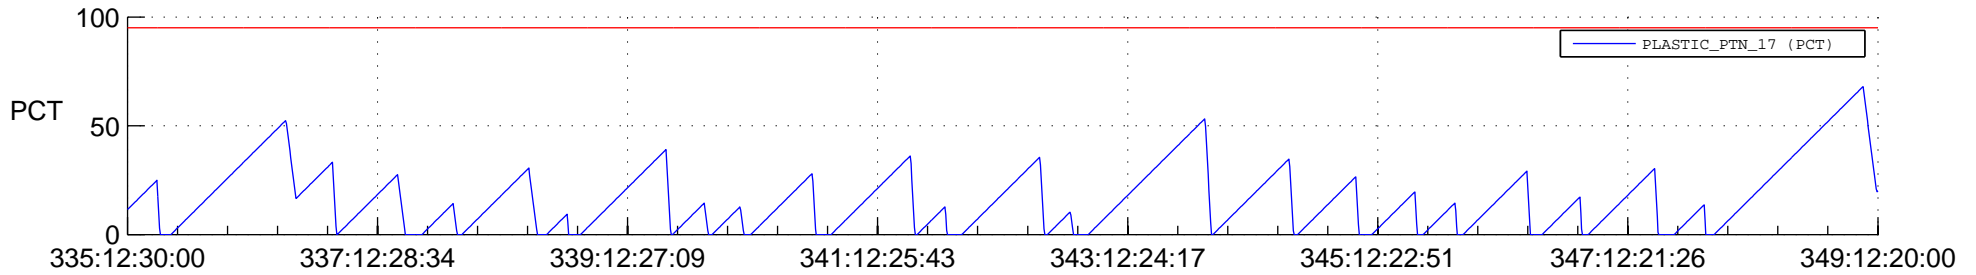

# STEREO AHEAD SSR PCT Full Prediction

## SWAVES\_Percent\_Full\_Prediction

## Spacecraft\_DownLink\_Rate

Ground Time (2021:335:12:30:00.000 -2021:349:12:20:00.000)