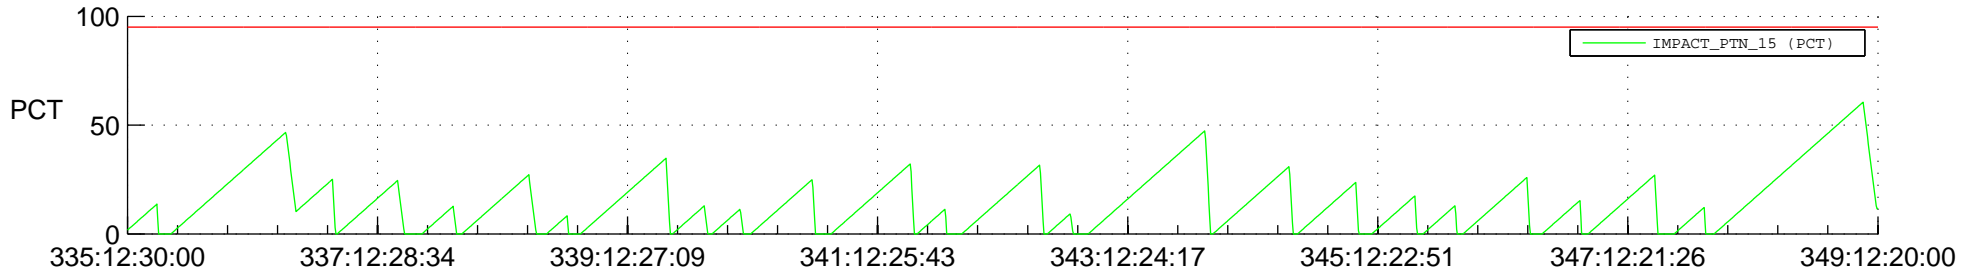

IMPACT_Percent_Full_Prediction