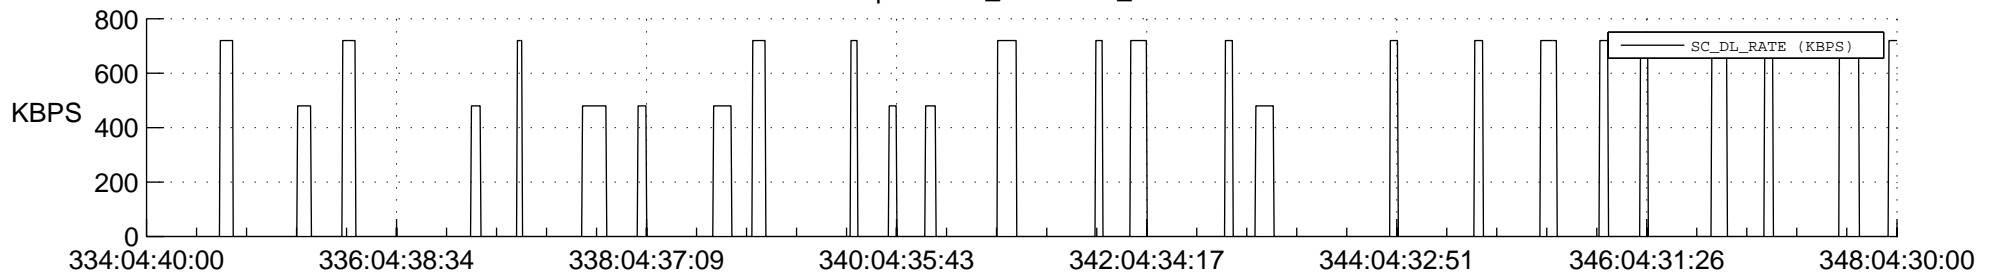

STEREO AHEAD SSR PCT Full Prediction

SWAVES_Percent_Full_Prediction

IMPACT_Percent_Full_Prediction

PLASTIC_Percent_Full_Prediction

Spacecraft_DownLink_Rate

Ground Time (2021:334:04:40:00.000 -2021:348:04:30:00.000)