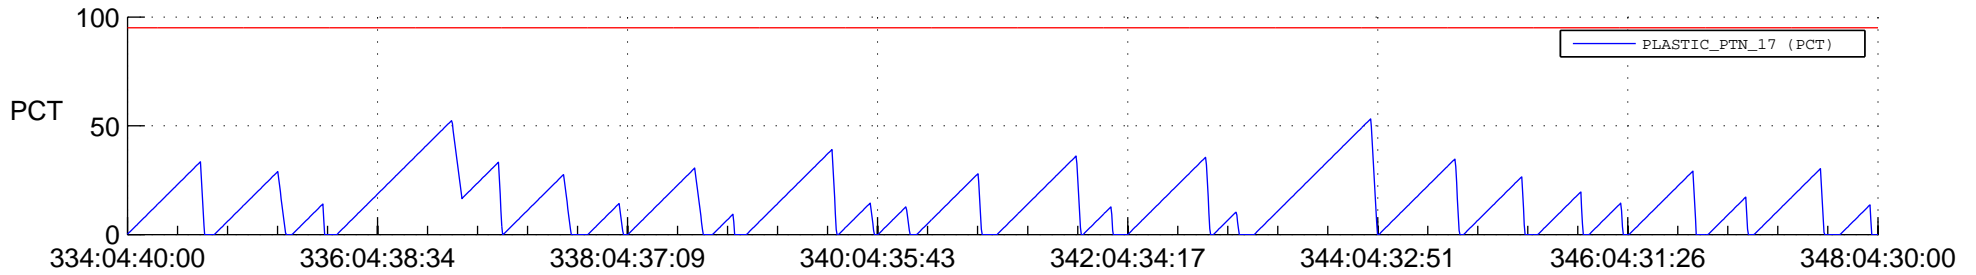

STEREO AHEAD SSR PCT Full Prediction

SWAVES_Percent_Full_Prediction

IMPACT_Percent_Full_Prediction

PLASTIC_Percent_Full_Prediction

Spacecraft_DownLink_Rate

Ground Time (2021:334:04:40:00.000 -2021:348:04:30:00.000)