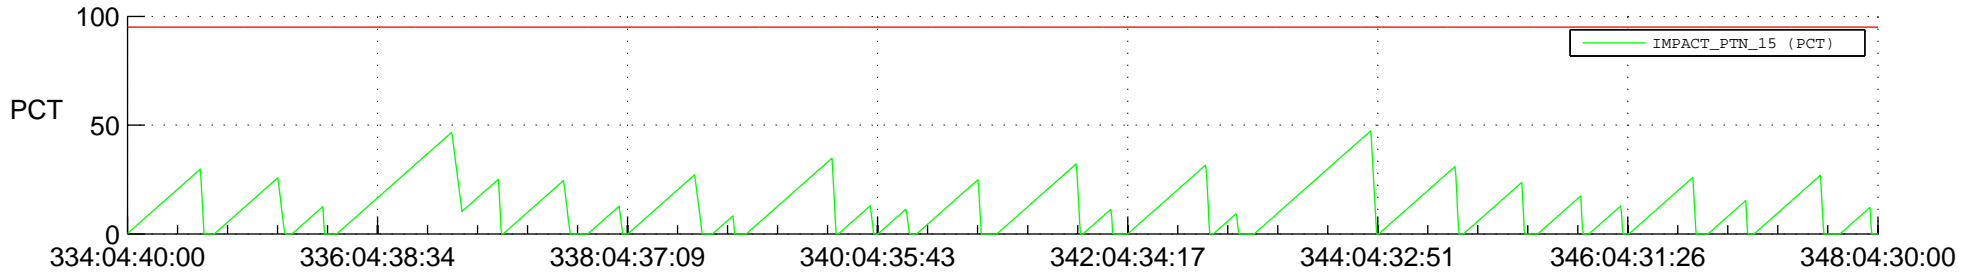

STEREO AHEAD SSR PCT Full Prediction

SWAVES_Percent_Full_Prediction

IMPACT_Percent_Full_Prediction

PLASTIC_Percent_Full_Prediction

Spacecraft_DownLink_Rate

Ground Time (2021:334:04:40:00.000 -2021:348:04:30:00.000)