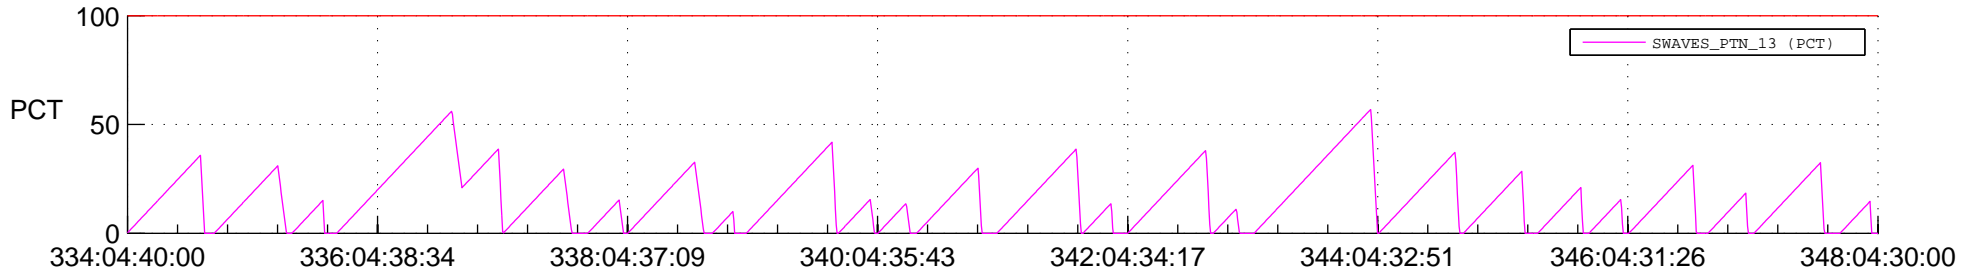

STEREO AHEAD SSR PCT Full Prediction

SWAVES_Percent_Full_Prediction

IMPACT_Percent_Full_Prediction

PLASTIC_Percent_Full_Prediction

Spacecraft_DownLink_Rate

Ground Time (2021:334:04:40:00.000 -2021:348:04:30:00.000)