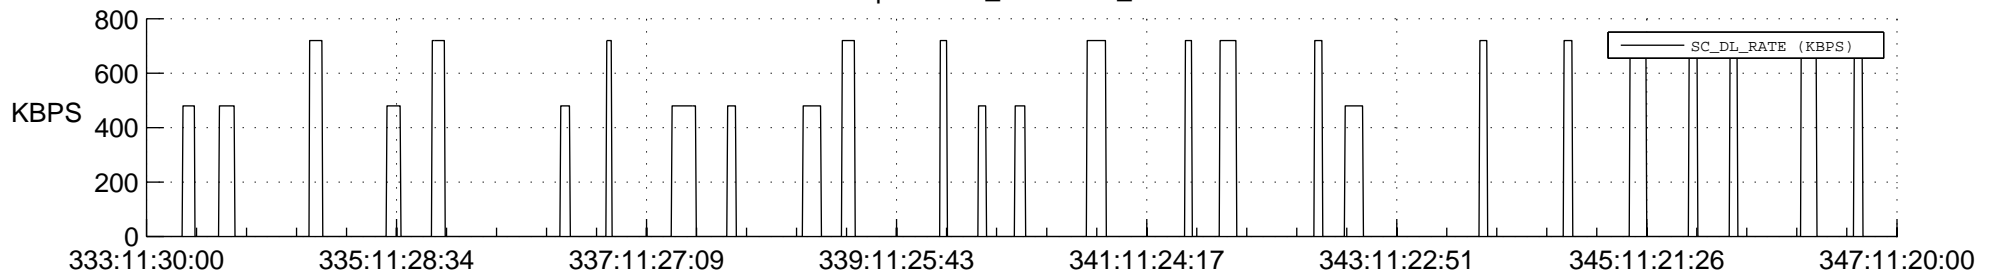

STEREO AHEAD SSR PCT Full Prediction

SWAVES_Percent_Full_Prediction

IMPACT_Percent_Full_Prediction

PLASTIC_Percent_Full_Prediction

Spacecraft_DownLink_Rate

Ground Time (2021:333:11:30:00.000 -2021:347:11:20:00.000)