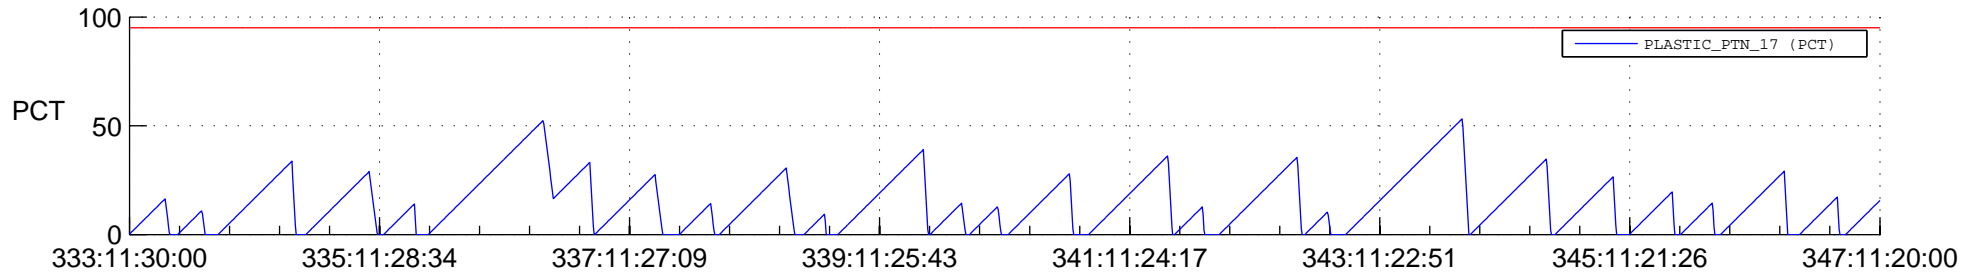

STEREO AHEAD SSR PCT Full Prediction

SWAVES_Percent_Full_Prediction

IMPACT_Percent_Full_Prediction

PLASTIC_Percent_Full_Prediction

Spacecraft_DownLink_Rate

Ground Time (2021:333:11:30:00.000 -2021:347:11:20:00.000)