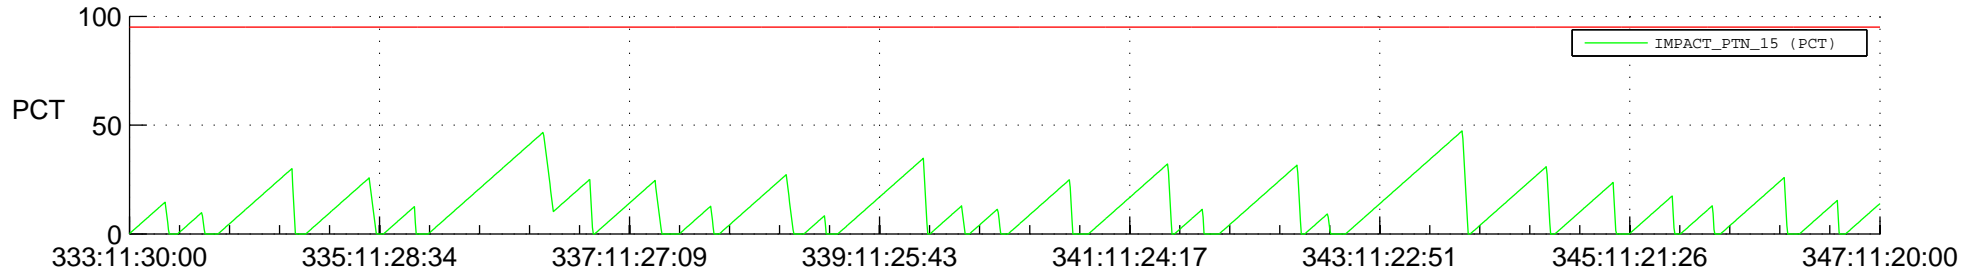

STEREO AHEAD SSR PCT Full Prediction

SWAVES_Percent_Full_Prediction

IMPACT_Percent_Full_Prediction

PLASTIC_Percent_Full_Prediction

Spacecraft_DownLink_Rate

Ground Time (2021:333:11:30:00.000 -2021:347:11:20:00.000)