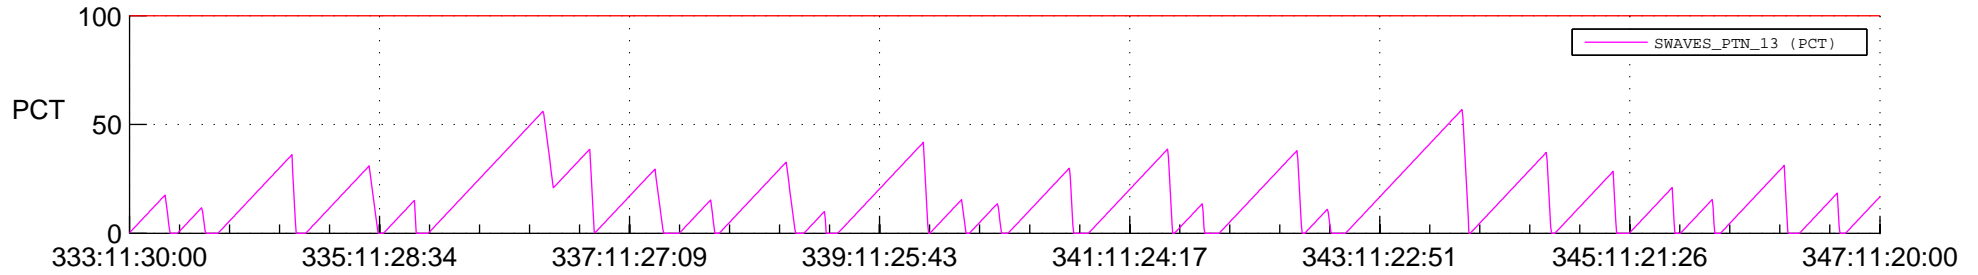

STEREO AHEAD SSR PCT Full Prediction

SWAVES_Percent_Full_Prediction

IMPACT_Percent_Full_Prediction

PLASTIC_Percent_Full_Prediction

Spacecraft_DownLink_Rate

Ground Time (2021:333:11:30:00.000 -2021:347:11:20:00.000)