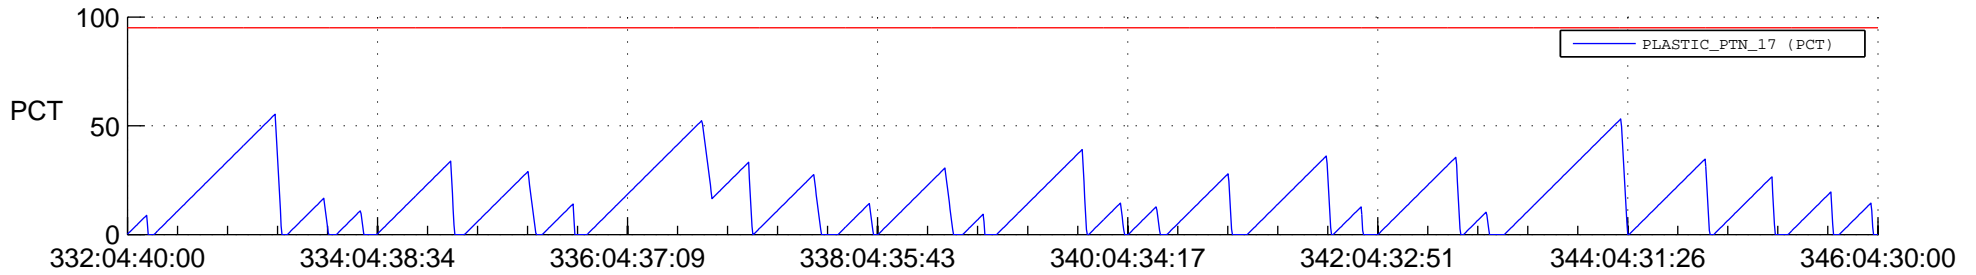

STEREO AHEAD SSR PCT Full Prediction

SWAVES_Percent_Full_Prediction

IMPACT_Percent_Full_Prediction

PLASTIC_Percent_Full_Prediction

Spacecraft_DownLink_Rate

Ground Time (2021:332:04:40:00.000 -2021:346:04:30:00.000)