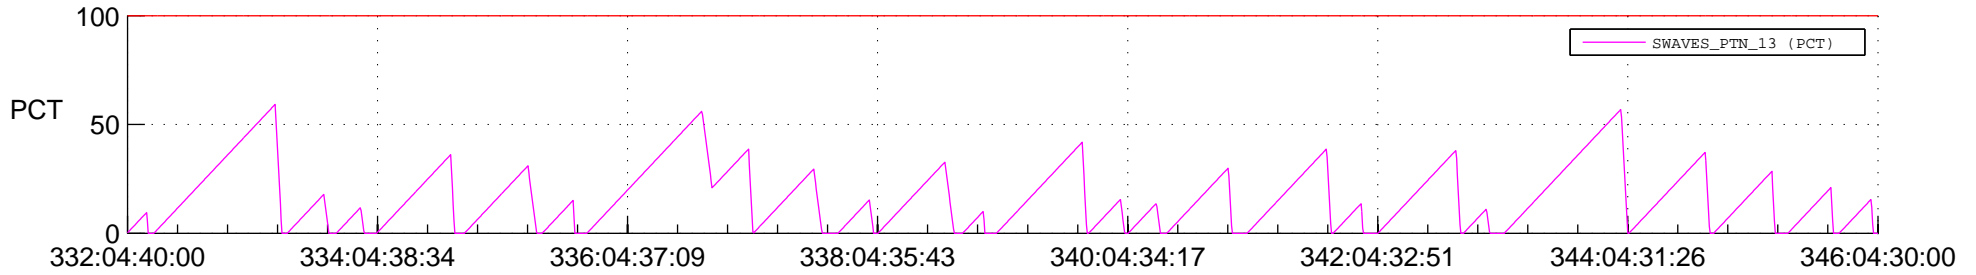

STEREO AHEAD SSR PCT Full Prediction

SWAVES_Percent_Full_Prediction

IMPACT_Percent_Full_Prediction

PLASTIC_Percent_Full_Prediction

Spacecraft_DownLink_Rate

Ground Time (2021:332:04:40:00.000 -2021:346:04:30:00.000)