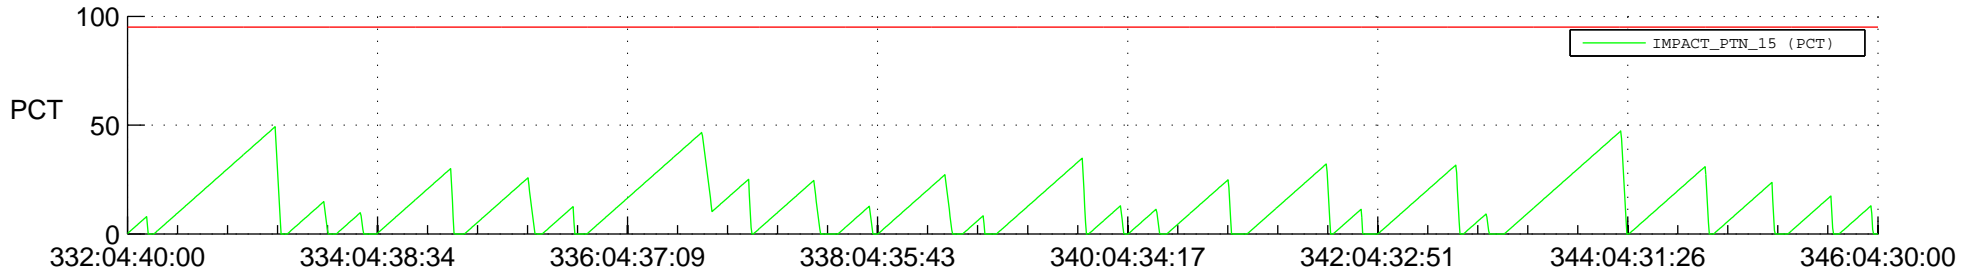

STEREO AHEAD SSR PCT Full Prediction

SWAVES_Percent_Full_Prediction

IMPACT_Percent_Full_Prediction

PLASTIC_Percent_Full_Prediction

Spacecraft_DownLink_Rate

Ground Time (2021:332:04:40:00.000 -2021:346:04:30:00.000)