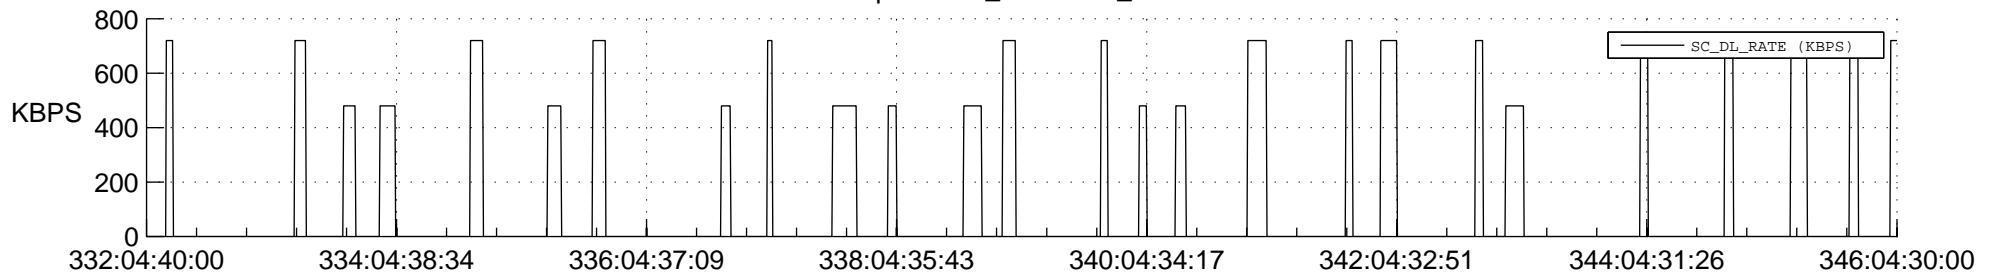

STEREO AHEAD SSR PCT Full Prediction

SWAVES_Percent_Full_Prediction

IMPACT_Percent_Full_Prediction

PLASTIC_Percent_Full_Prediction

Spacecraft_DownLink_Rate

Ground Time (2021:332:04:40:00.000 -2021:346:04:30:00.000)