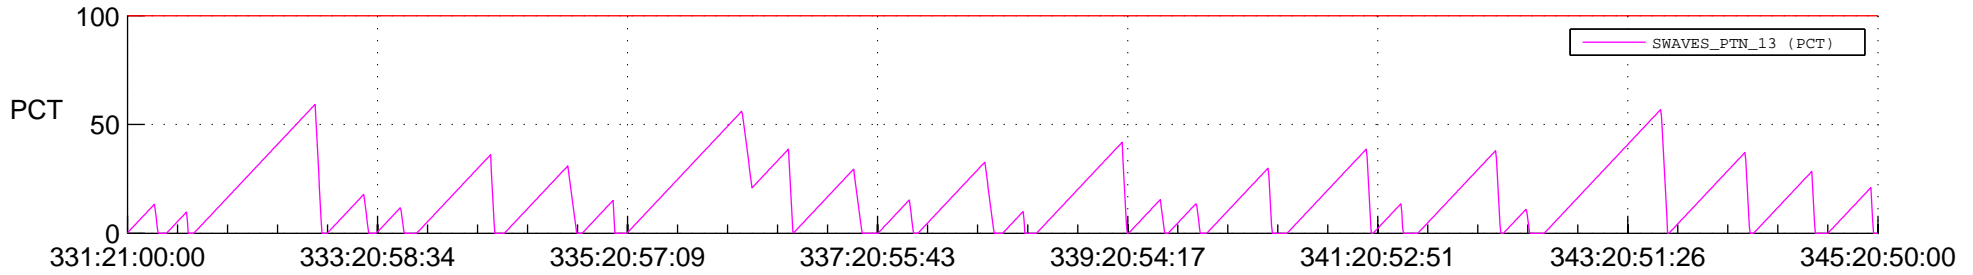

STEREO AHEAD SSR PCT Full Prediction

SWAVES_Percent_Full_Prediction

IMPACT_Percent_Full_Prediction

PLASTIC_Percent_Full_Prediction

Spacecraft_DownLink_Rate

Ground Time (2021:331:21:00:00.000 -2021:345:20:50:00.000)