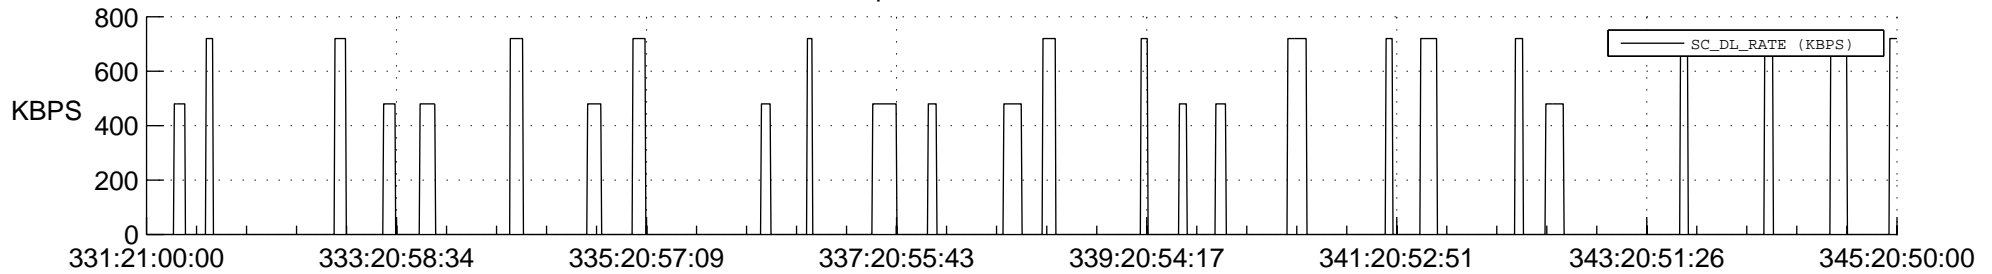

STEREO AHEAD SSR PCT Full Prediction

SWAVES_Percent_Full_Prediction

IMPACT_Percent_Full_Prediction

PLASTIC_Percent_Full_Prediction

Spacecraft_DownLink_Rate

Ground Time (2021:331:21:00:00.000 -2021:345:20:50:00.000)