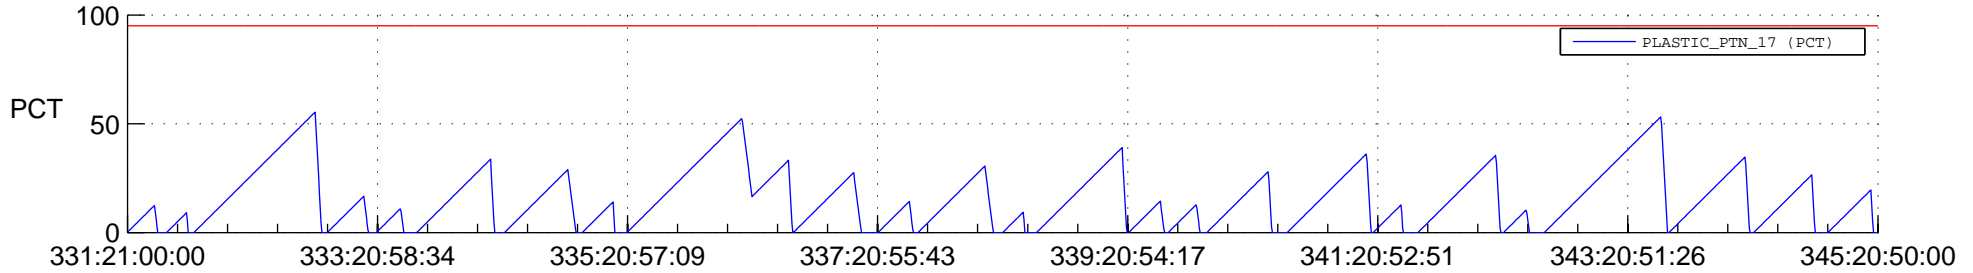

STEREO AHEAD SSR PCT Full Prediction

SWAVES_Percent_Full_Prediction

IMPACT_Percent_Full_Prediction

PLASTIC_Percent_Full_Prediction

Spacecraft_DownLink_Rate

Ground Time (2021:331:21:00:00.000 -2021:345:20:50:00.000)