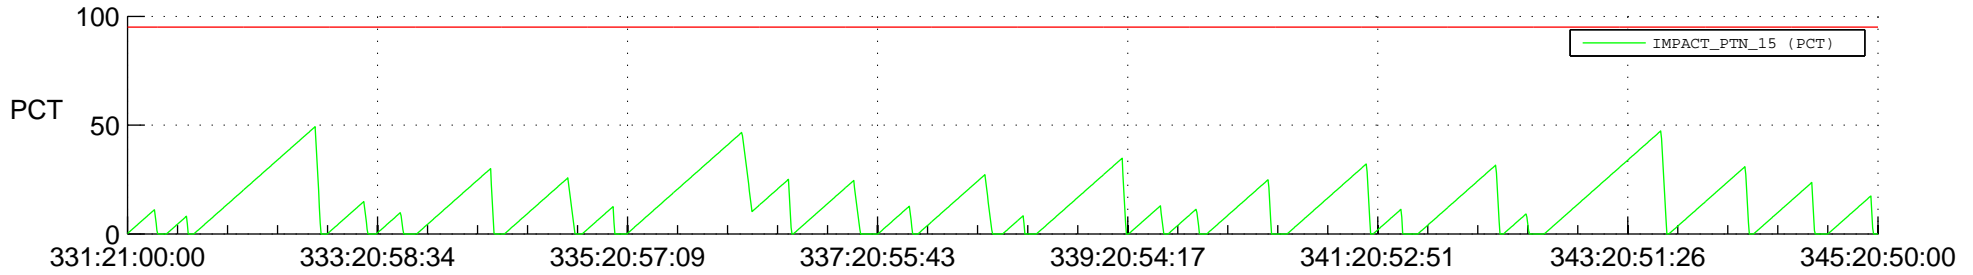

STEREO AHEAD SSR PCT Full Prediction

SWAVES_Percent_Full_Prediction

IMPACT_Percent_Full_Prediction

PLASTIC_Percent_Full_Prediction

Spacecraft_DownLink_Rate

Ground Time (2021:331:21:00:00.000 -2021:345:20:50:00.000)