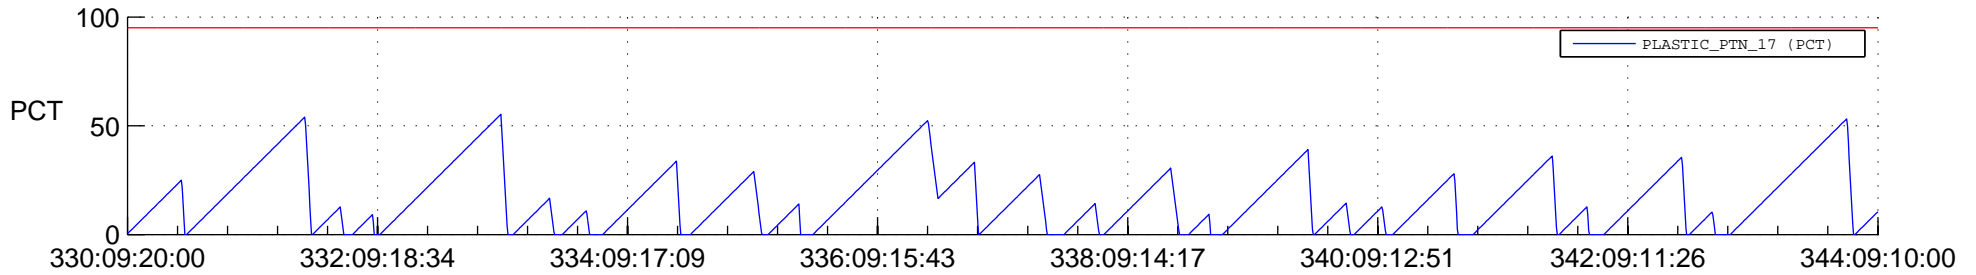

STEREO AHEAD SSR PCT Full Prediction

SWAVES_Percent_Full_Prediction

IMPACT_Percent_Full_Prediction

PLASTIC_Percent_Full_Prediction

Spacecraft_DownLink_Rate

Ground Time (2021:330:09:20:00.000 -2021:344:09:10:00.000)