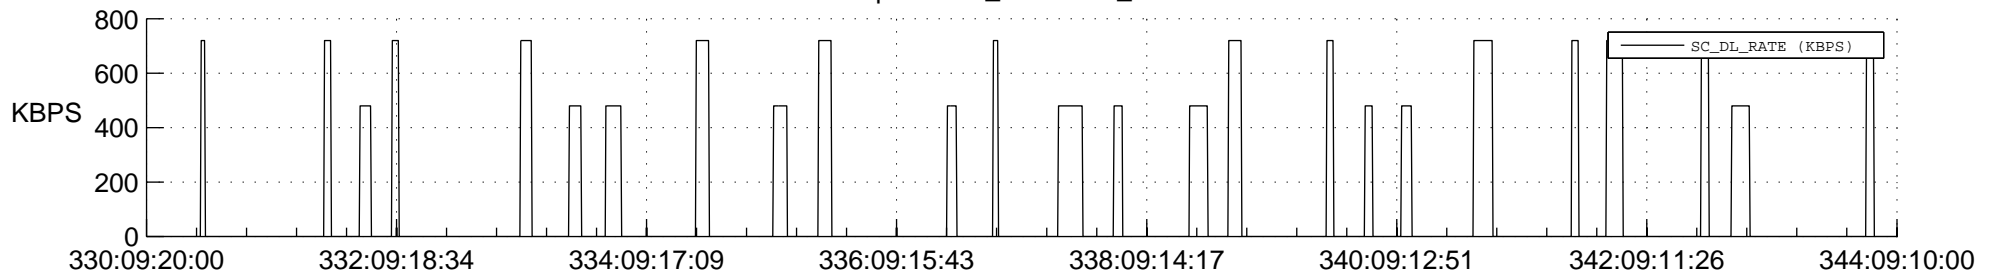

STEREO AHEAD SSR PCT Full Prediction

SWAVES_Percent_Full_Prediction

IMPACT_Percent_Full_Prediction

PLASTIC_Percent_Full_Prediction

Spacecraft_DownLink_Rate

Ground Time (2021:330:09:20:00.000 -2021:344:09:10:00.000)