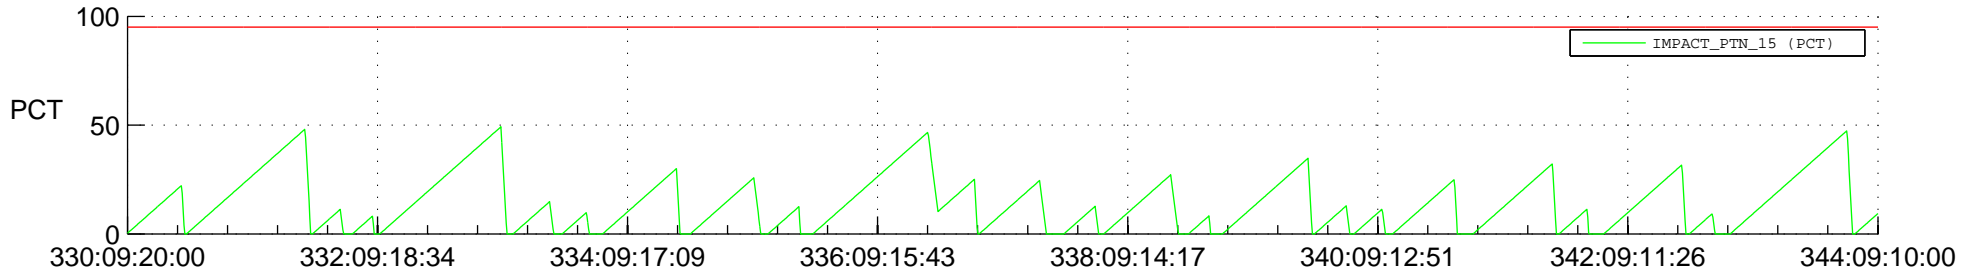

STEREO AHEAD SSR PCT Full Prediction

SWAVES_Percent_Full_Prediction

IMPACT_Percent_Full_Prediction

PLASTIC_Percent_Full_Prediction

Spacecraft_DownLink_Rate

Ground Time (2021:330:09:20:00.000 -2021:344:09:10:00.000)