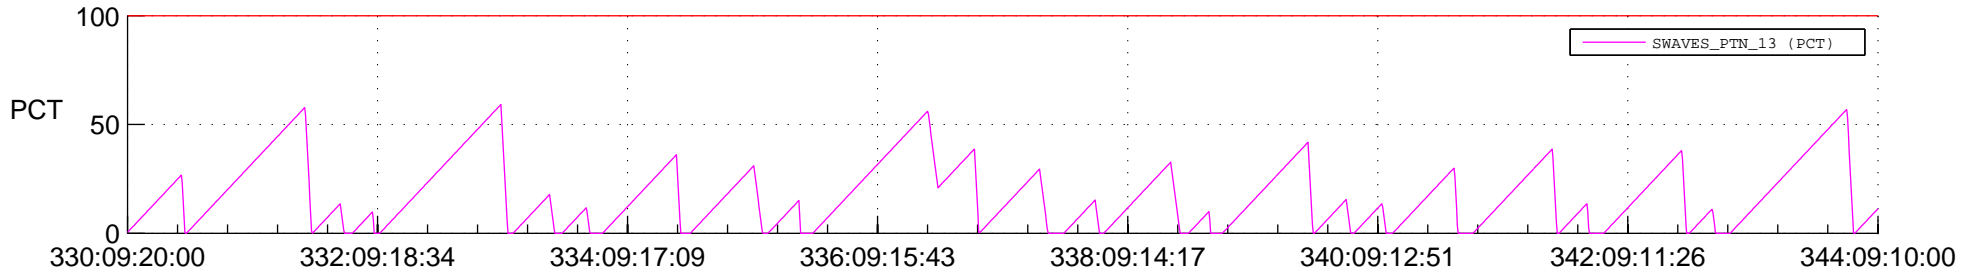

STEREO AHEAD SSR PCT Full Prediction

SWAVES_Percent_Full_Prediction

IMPACT_Percent_Full_Prediction

PLASTIC_Percent_Full_Prediction

Spacecraft_DownLink_Rate

Ground Time (2021:330:09:20:00.000 -2021:344:09:10:00.000)