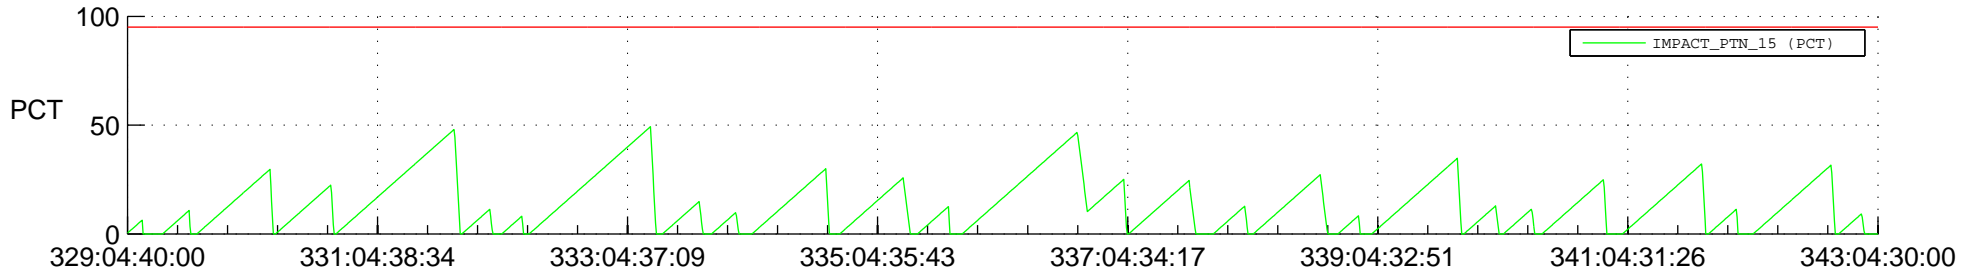

STEREO AHEAD SSR PCT Full Prediction

SWAVES_Percent_Full_Prediction

IMPACT_Percent_Full_Prediction

PLASTIC_Percent_Full_Prediction

Spacecraft_DownLink_Rate

Ground Time (2021:329:04:40:00.000 -2021:343:04:30:00.000)