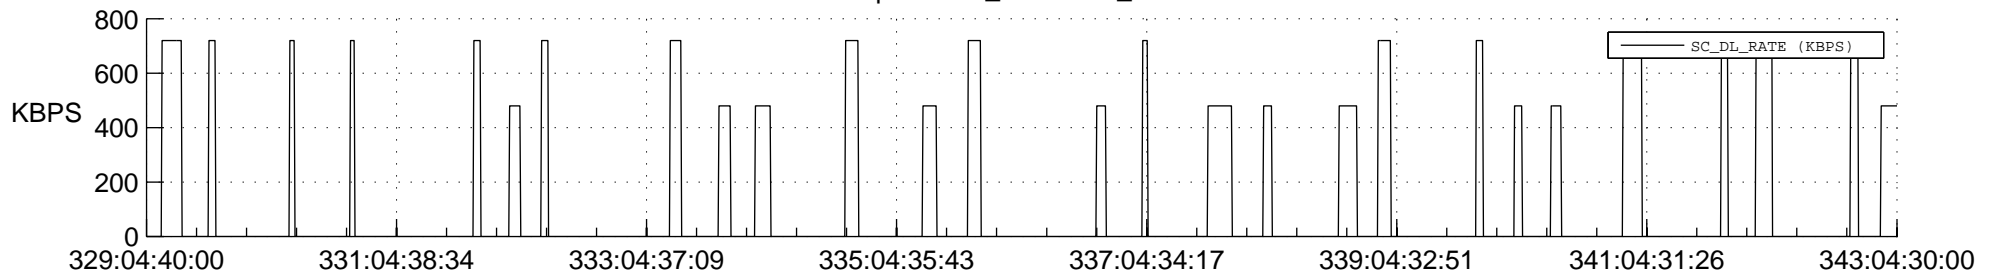

STEREO AHEAD SSR PCT Full Prediction

SWAVES_Percent_Full_Prediction

IMPACT_Percent_Full_Prediction

PLASTIC_Percent_Full_Prediction

Spacecraft_DownLink_Rate

Ground Time (2021:329:04:40:00.000 -2021:343:04:30:00.000)