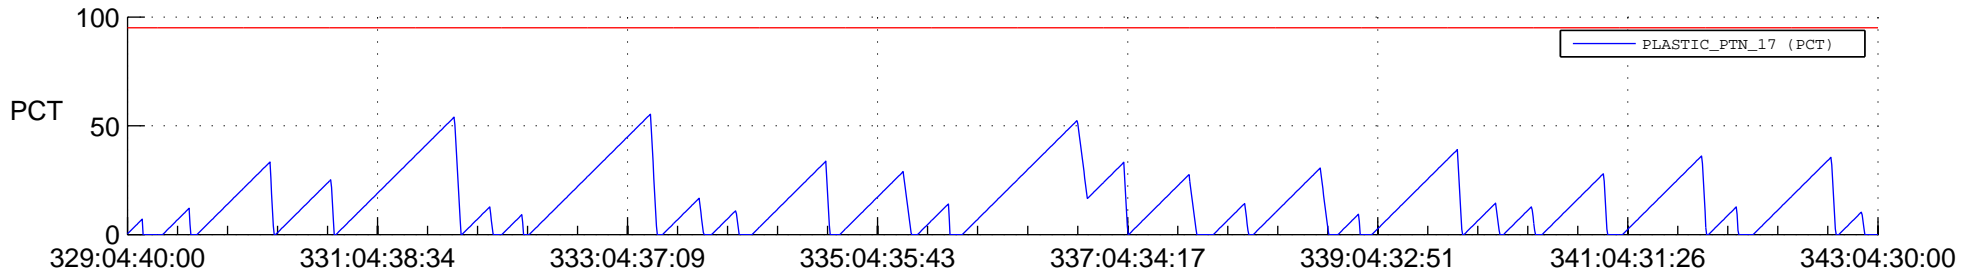

STEREO AHEAD SSR PCT Full Prediction

SWAVES_Percent_Full_Prediction

IMPACT_Percent_Full_Prediction

PLASTIC_Percent_Full_Prediction

Spacecraft_DownLink_Rate

Ground Time (2021:329:04:40:00.000 -2021:343:04:30:00.000)