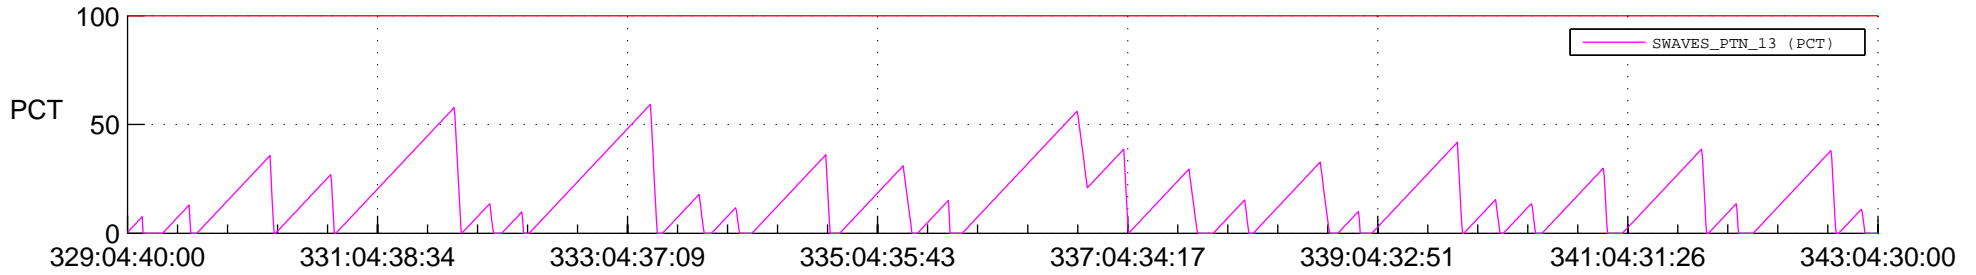

STEREO AHEAD SSR PCT Full Prediction

SWAVES_Percent_Full_Prediction

IMPACT_Percent_Full_Prediction

PLASTIC_Percent_Full_Prediction

Spacecraft_DownLink_Rate

Ground Time (2021:329:04:40:00.000 -2021:343:04:30:00.000)