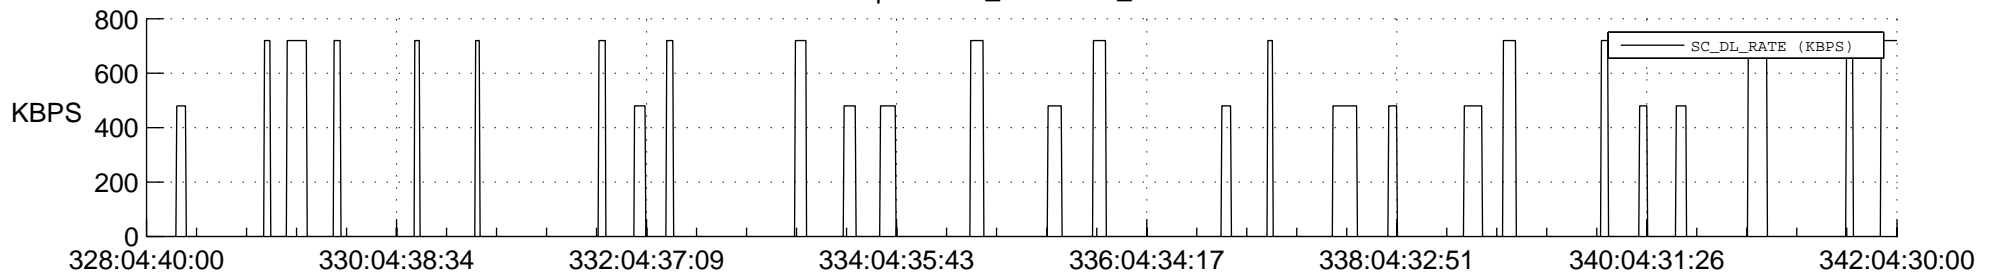

STEREO AHEAD SSR PCT Full Prediction

SWAVES_Percent_Full_Prediction

IMPACT_Percent_Full_Prediction

PLASTIC_Percent_Full_Prediction

Spacecraft_DownLink_Rate

Ground Time (2021:328:04:40:00.000 -2021:342:04:30:00.000)