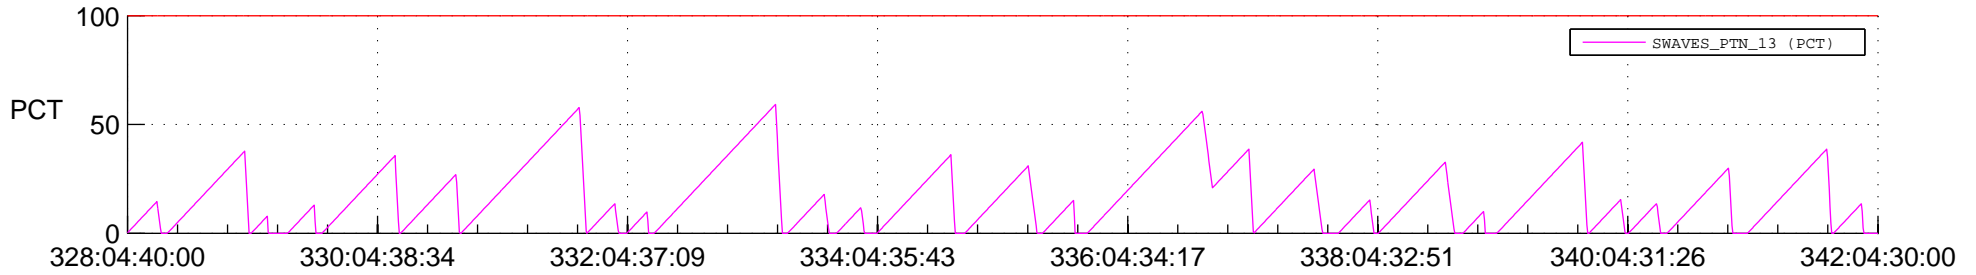

STEREO AHEAD SSR PCT Full Prediction

SWAVES_Percent_Full_Prediction

IMPACT_Percent_Full_Prediction

PLASTIC_Percent_Full_Prediction

Spacecraft_DownLink_Rate

Ground Time (2021:328:04:40:00.000 -2021:342:04:30:00.000)