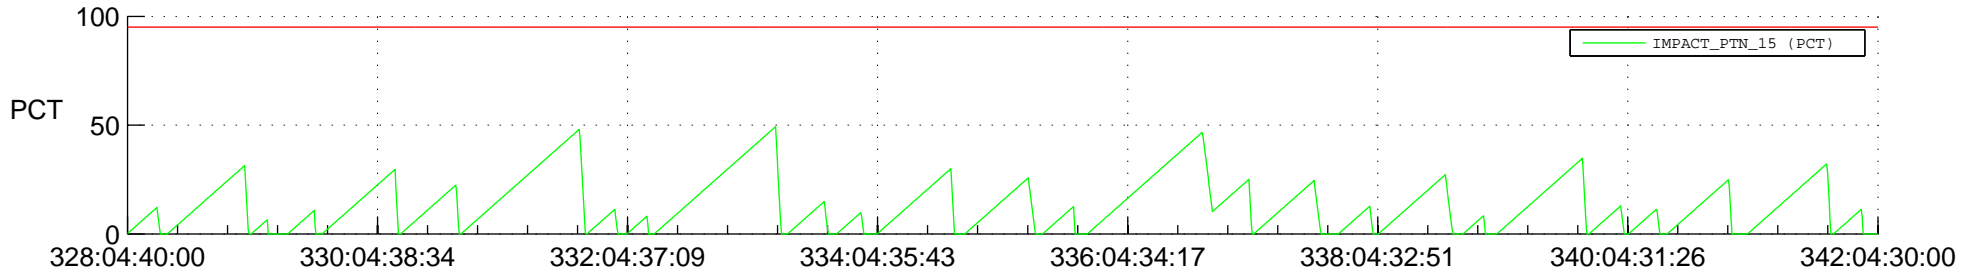

STEREO AHEAD SSR PCT Full Prediction

SWAVES_Percent_Full_Prediction

IMPACT_Percent_Full_Prediction

PLASTIC_Percent_Full_Prediction

Spacecraft_DownLink_Rate

Ground Time (2021:328:04:40:00.000 -2021:342:04:30:00.000)