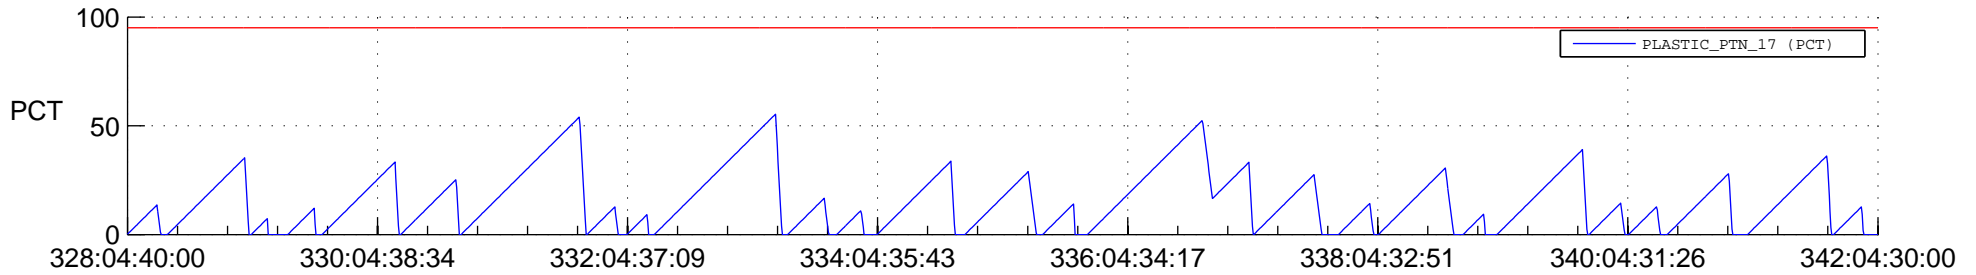

STEREO AHEAD SSR PCT Full Prediction

SWAVES_Percent_Full_Prediction

IMPACT_Percent_Full_Prediction

PLASTIC_Percent_Full_Prediction

Spacecraft_DownLink_Rate

Ground Time (2021:328:04:40:00.000 -2021:342:04:30:00.000)