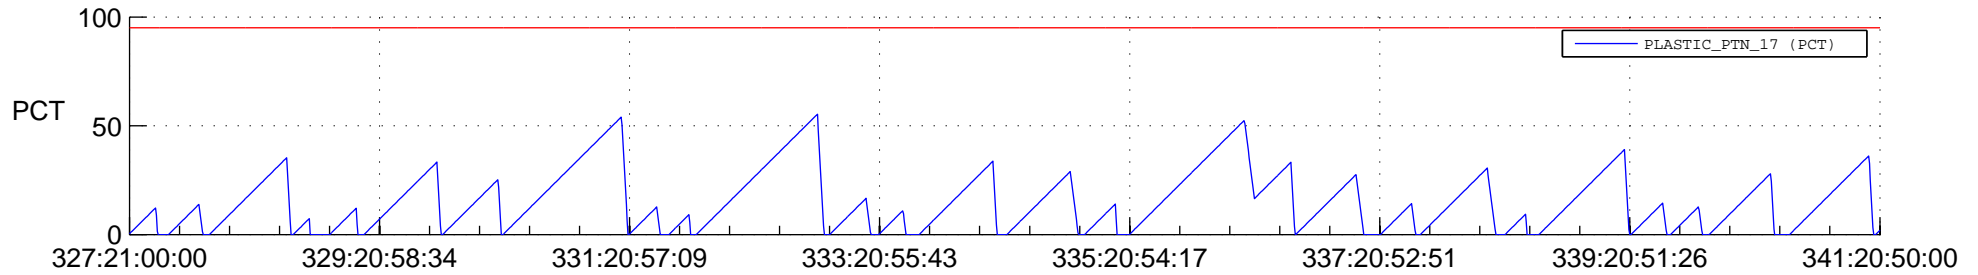

STEREO AHEAD SSR PCT Full Prediction

SWAVES_Percent_Full_Prediction

IMPACT_Percent_Full_Prediction

PLASTIC_Percent_Full_Prediction

Spacecraft_DownLink_Rate

Ground Time (2021:327:21:00:00.000 -2021:341:20:50:00.000)