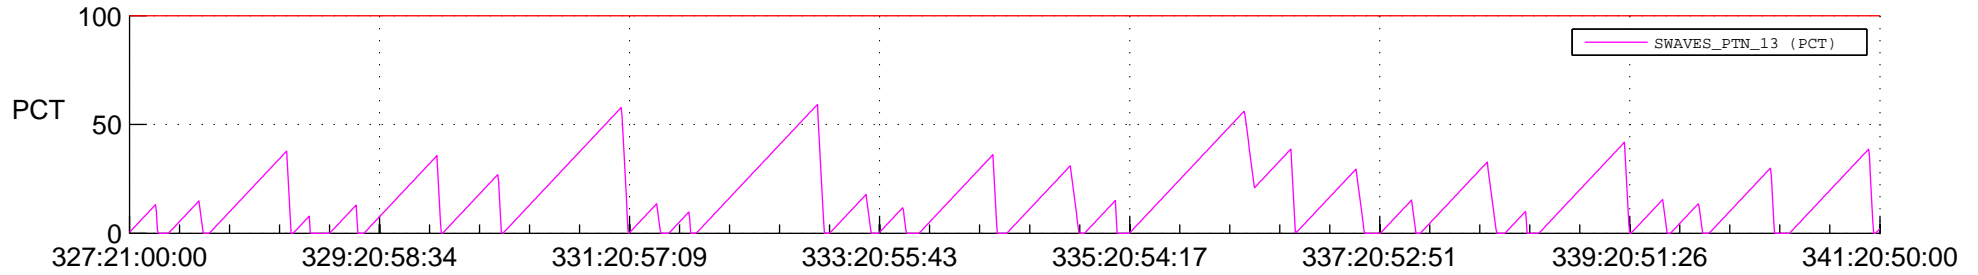

STEREO AHEAD SSR PCT Full Prediction

SWAVES_Percent_Full_Prediction

IMPACT_Percent_Full_Prediction

PLASTIC_Percent_Full_Prediction

Spacecraft_DownLink_Rate

Ground Time (2021:327:21:00:00.000 -2021:341:20:50:00.000)