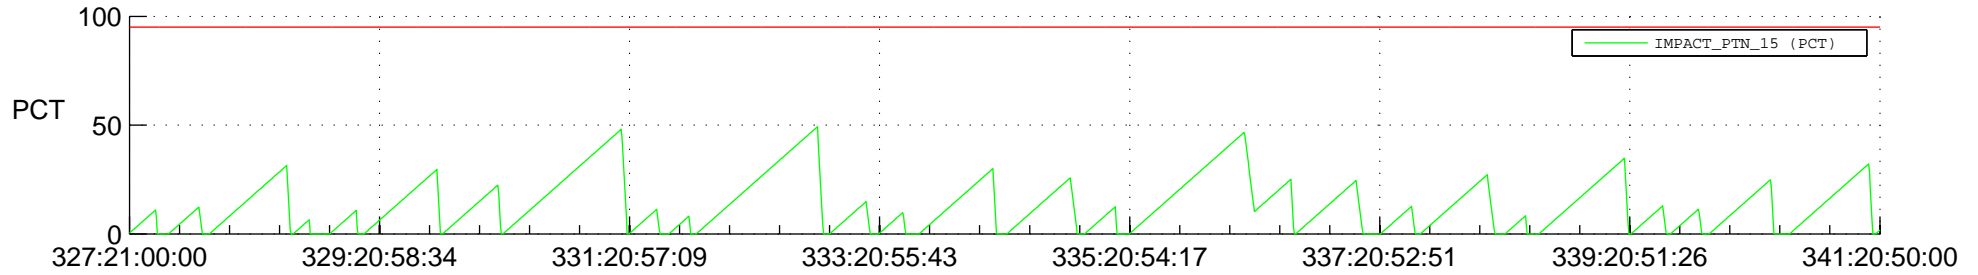

STEREO AHEAD SSR PCT Full Prediction

SWAVES_Percent_Full_Prediction

IMPACT_Percent_Full_Prediction

PLASTIC_Percent_Full_Prediction

Spacecraft_DownLink_Rate

Ground Time (2021:327:21:00:00.000 -2021:341:20:50:00.000)