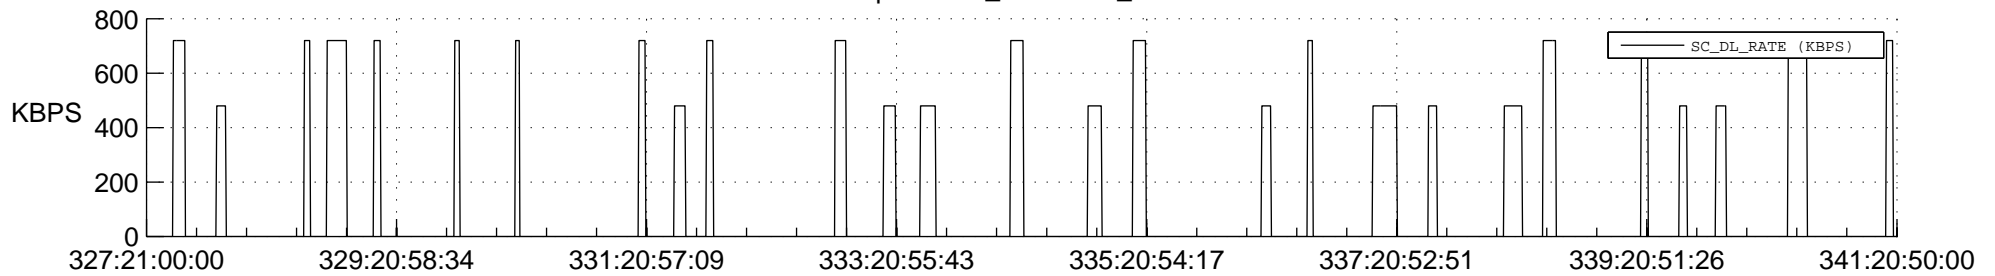

STEREO AHEAD SSR PCT Full Prediction

SWAVES_Percent_Full_Prediction

IMPACT_Percent_Full_Prediction

PLASTIC_Percent_Full_Prediction

Spacecraft_DownLink_Rate

Ground Time (2021:327:21:00:00.000 -2021:341:20:50:00.000)