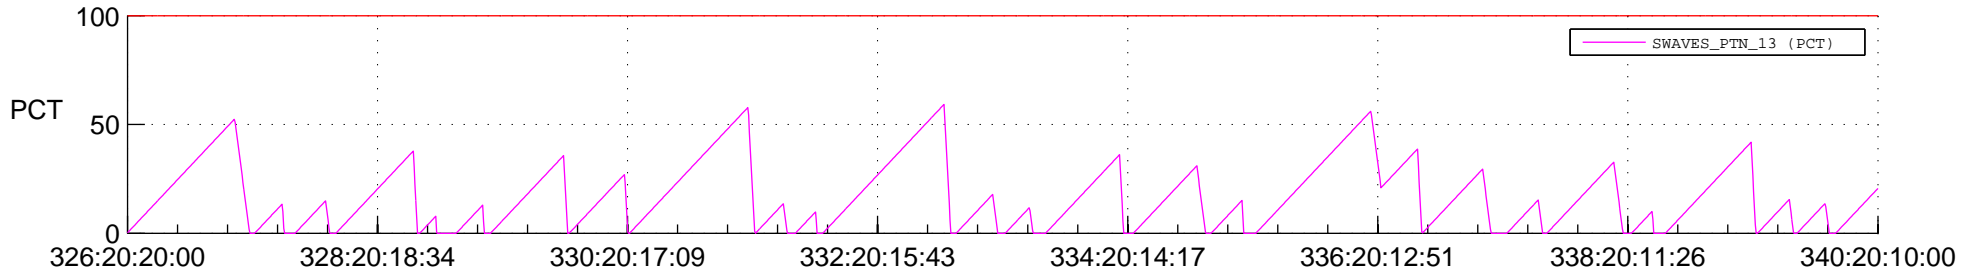

STEREO AHEAD SSR PCT Full Prediction

SWAVES_Percent_Full_Prediction

IMPACT_Percent_Full_Prediction

PLASTIC_Percent_Full_Prediction

Spacecraft_DownLink_Rate

Ground Time (2021:326:20:20:00.000 -2021:340:20:10:00.000)