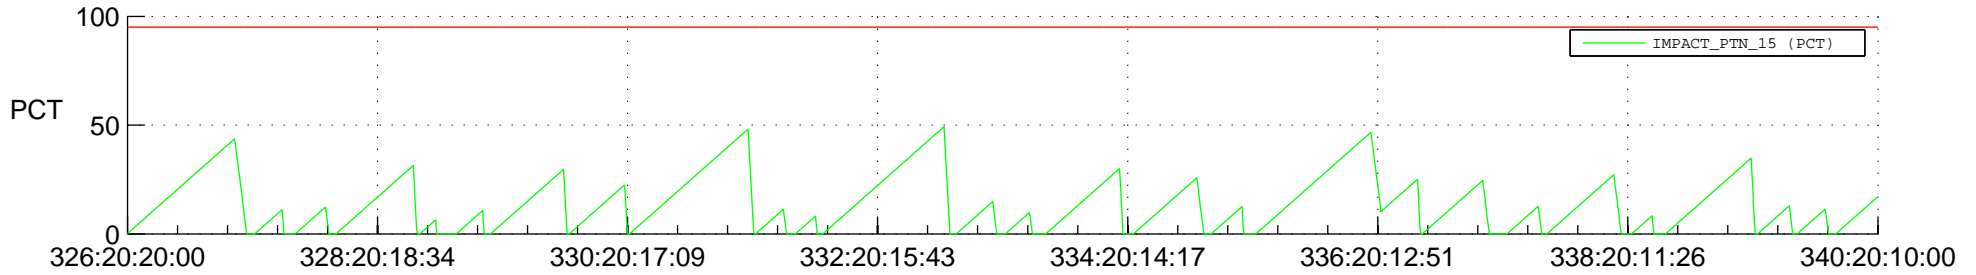

STEREO AHEAD SSR PCT Full Prediction

SWAVES_Percent_Full_Prediction

IMPACT_Percent_Full_Prediction

PLASTIC_Percent_Full_Prediction

Spacecraft_DownLink_Rate

Ground Time (2021:326:20:20:00.000 -2021:340:20:10:00.000)