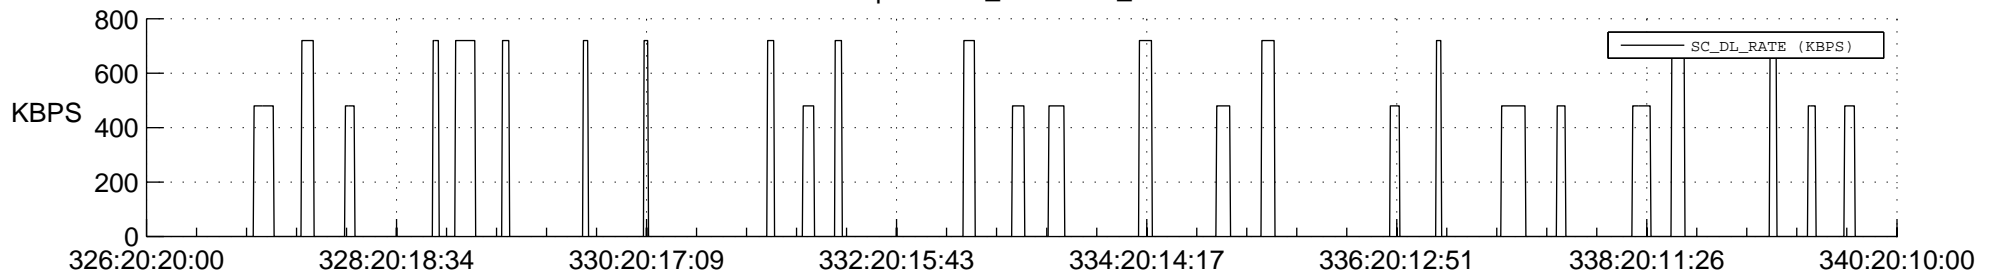

STEREO AHEAD SSR PCT Full Prediction

SWAVES_Percent_Full_Prediction

IMPACT_Percent_Full_Prediction

PLASTIC_Percent_Full_Prediction

Spacecraft_DownLink_Rate

Ground Time (2021:326:20:20:00.000 -2021:340:20:10:00.000)