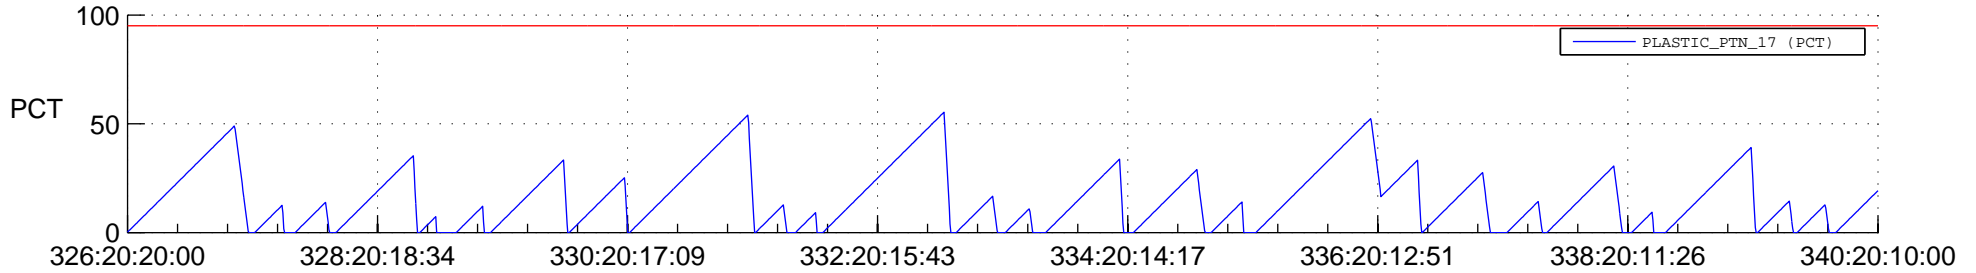

STEREO AHEAD SSR PCT Full Prediction

SWAVES_Percent_Full_Prediction

IMPACT_Percent_Full_Prediction

PLASTIC_Percent_Full_Prediction

Spacecraft_DownLink_Rate

Ground Time (2021:326:20:20:00.000 -2021:340:20:10:00.000)