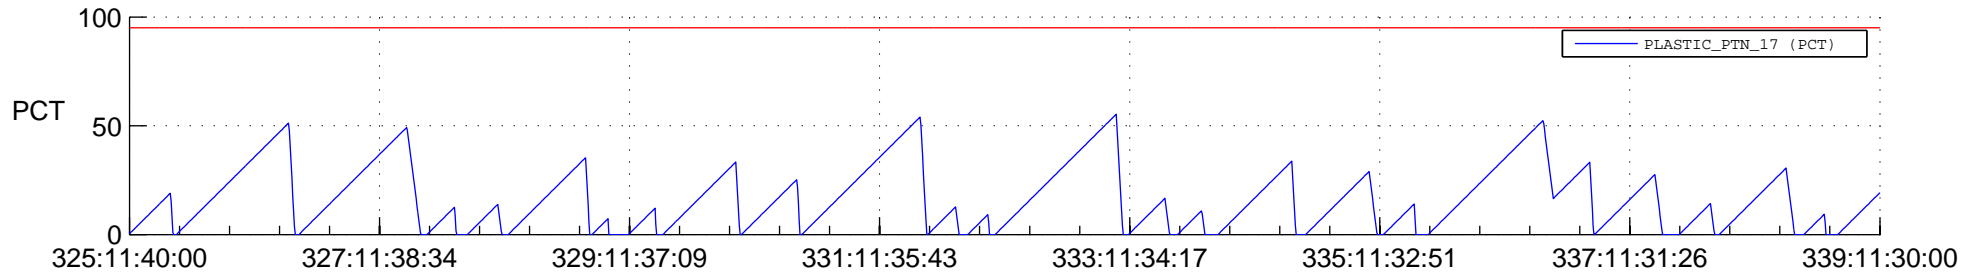

STEREO AHEAD SSR PCT Full Prediction

SWAVES_Percent_Full_Prediction

IMPACT_Percent_Full_Prediction

PLASTIC_Percent_Full_Prediction

Spacecraft_DownLink_Rate

Ground Time (2021:325:11:40:00.000 -2021:339:11:30:00.000)