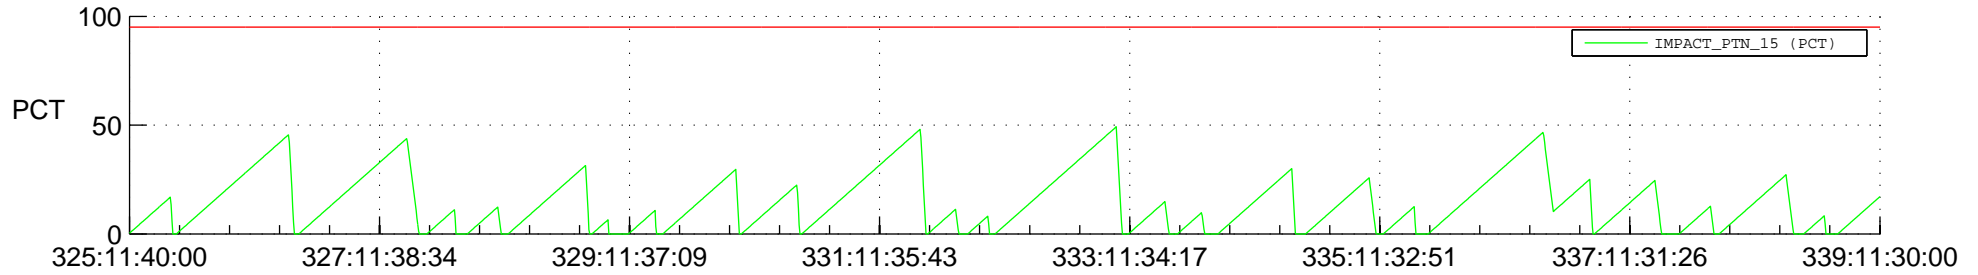

STEREO AHEAD SSR PCT Full Prediction

SWAVES_Percent_Full_Prediction

IMPACT_Percent_Full_Prediction

PLASTIC_Percent_Full_Prediction

Spacecraft_DownLink_Rate

Ground Time (2021:325:11:40:00.000 -2021:339:11:30:00.000)