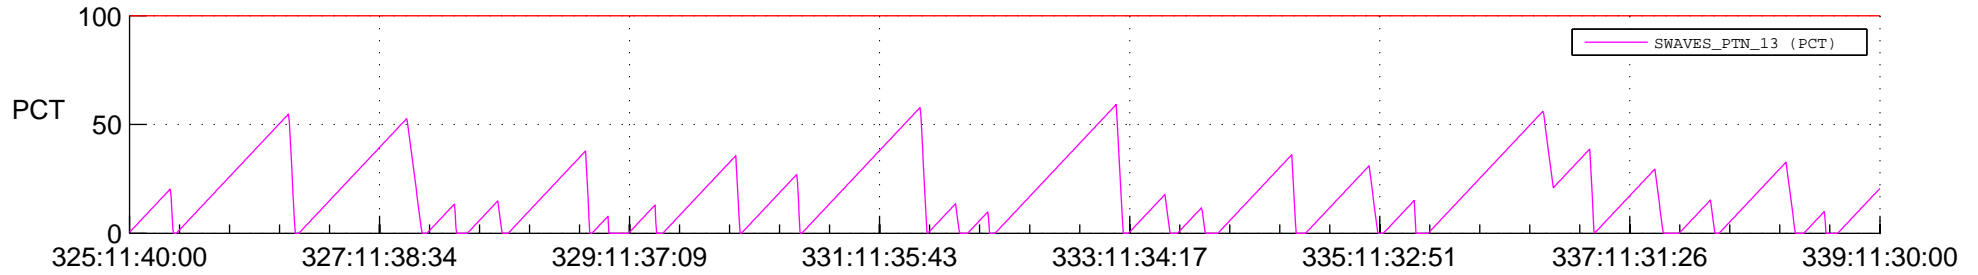

STEREO AHEAD SSR PCT Full Prediction

SWAVES_Percent_Full_Prediction

IMPACT_Percent_Full_Prediction

PLASTIC_Percent_Full_Prediction

Spacecraft_DownLink_Rate

Ground Time (2021:325:11:40:00.000 -2021:339:11:30:00.000)