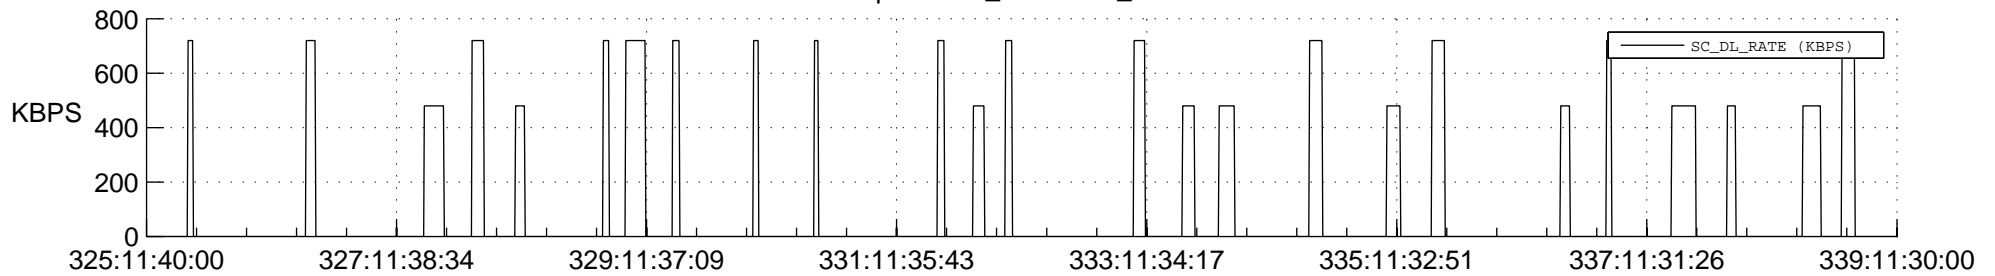

STEREO AHEAD SSR PCT Full Prediction

SWAVES_Percent_Full_Prediction

IMPACT_Percent_Full_Prediction

PLASTIC_Percent_Full_Prediction

Spacecraft_DownLink_Rate

Ground Time (2021:325:11:40:00.000 -2021:339:11:30:00.000)