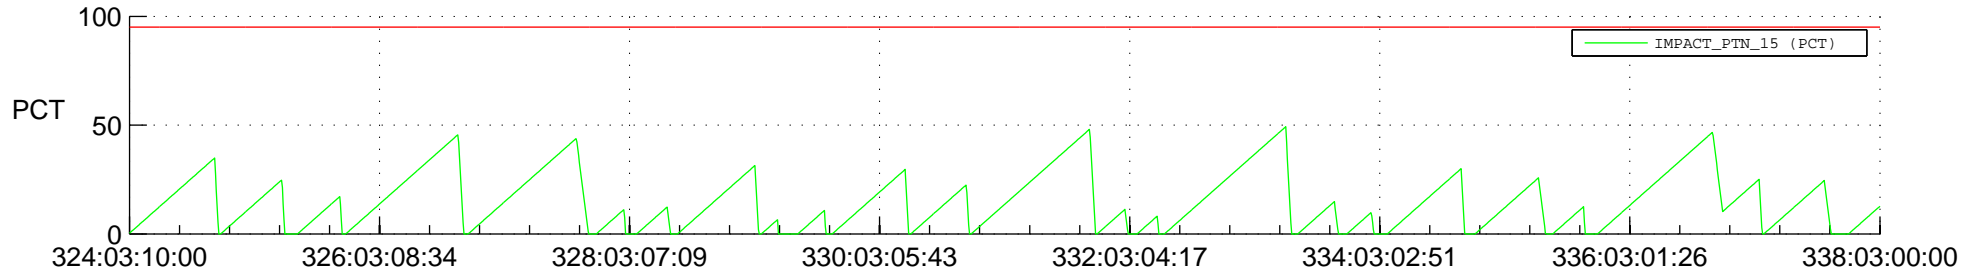

STEREO AHEAD SSR PCT Full Prediction

SWAVES_Percent_Full_Prediction

IMPACT_Percent_Full_Prediction

PLASTIC_Percent_Full_Prediction

Spacecraft_DownLink_Rate

Ground Time (2021:324:03:10:00.000 -2021:338:03:00:00.000)