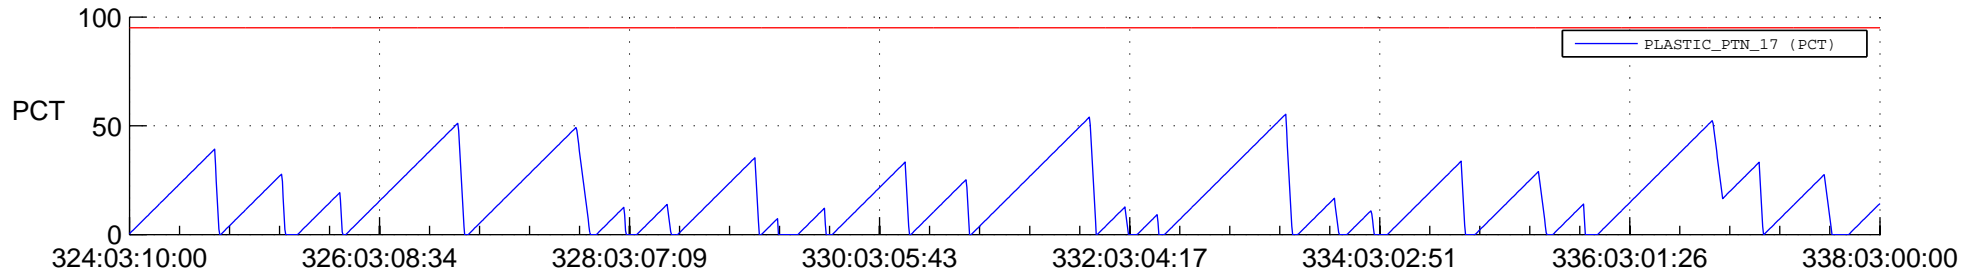

STEREO AHEAD SSR PCT Full Prediction

SWAVES_Percent_Full_Prediction

IMPACT_Percent_Full_Prediction

PLASTIC_Percent_Full_Prediction

Spacecraft_DownLink_Rate

Ground Time (2021:324:03:10:00.000 -2021:338:03:00:00.000)