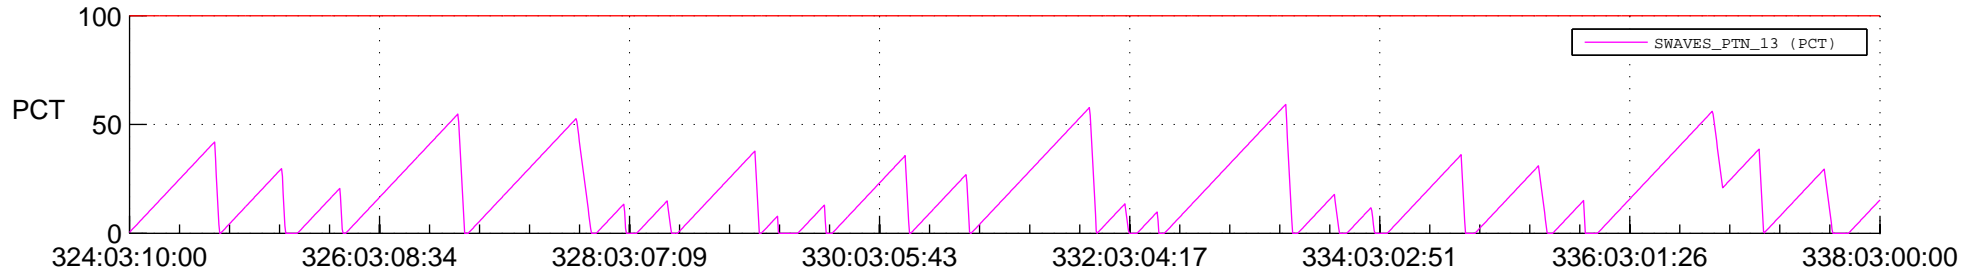

STEREO AHEAD SSR PCT Full Prediction

SWAVES_Percent_Full_Prediction

IMPACT_Percent_Full_Prediction

PLASTIC_Percent_Full_Prediction

Spacecraft_DownLink_Rate

Ground Time (2021:324:03:10:00.000 -2021:338:03:00:00.000)