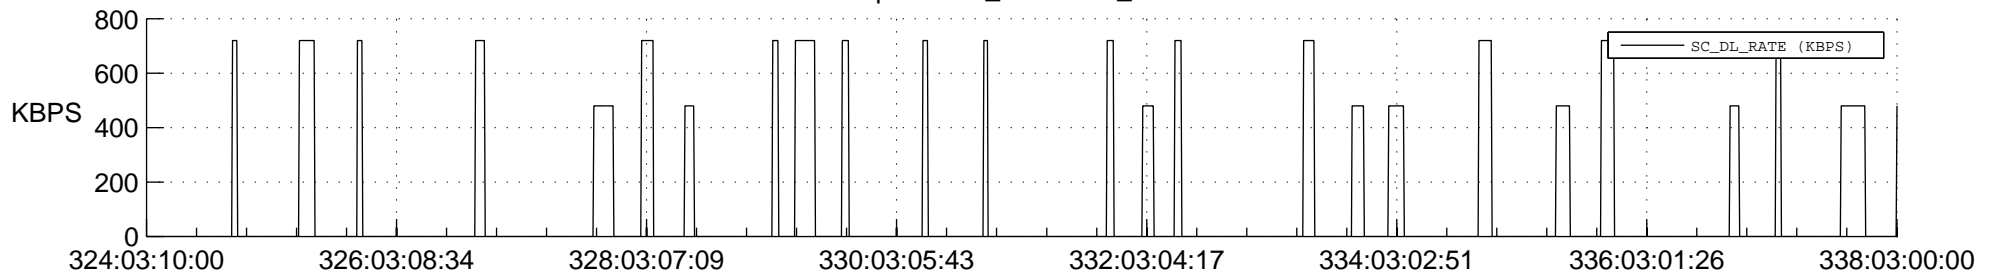

STEREO AHEAD SSR PCT Full Prediction

SWAVES_Percent_Full_Prediction

IMPACT_Percent_Full_Prediction

PLASTIC_Percent_Full_Prediction

Spacecraft_DownLink_Rate

Ground Time (2021:324:03:10:00.000 -2021:338:03:00:00.000)