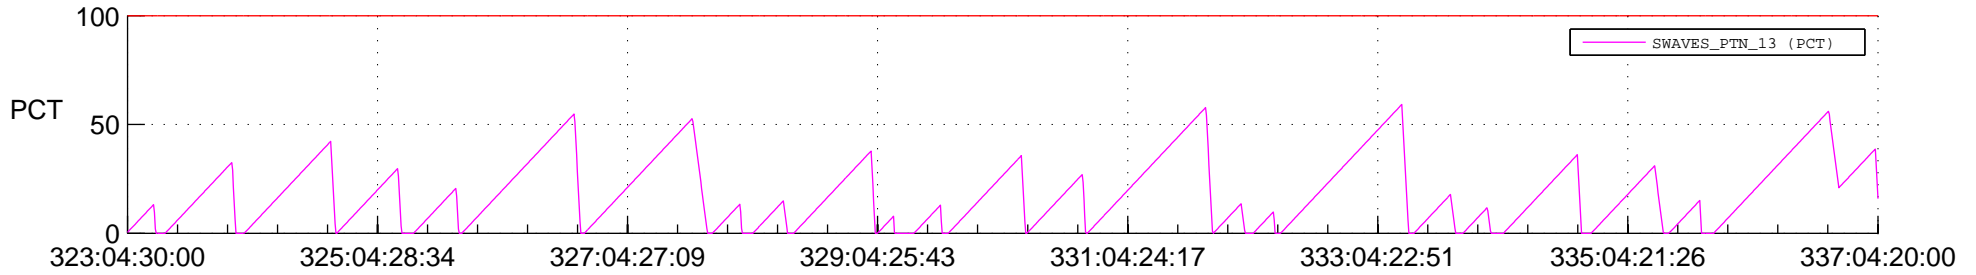

STEREO AHEAD SSR PCT Full Prediction

SWAVES_Percent_Full_Prediction

IMPACT_Percent_Full_Prediction

PLASTIC_Percent_Full_Prediction

Spacecraft_DownLink_Rate

Ground Time (2021:323:04:30:00.000 -2021:337:04:20:00.000)