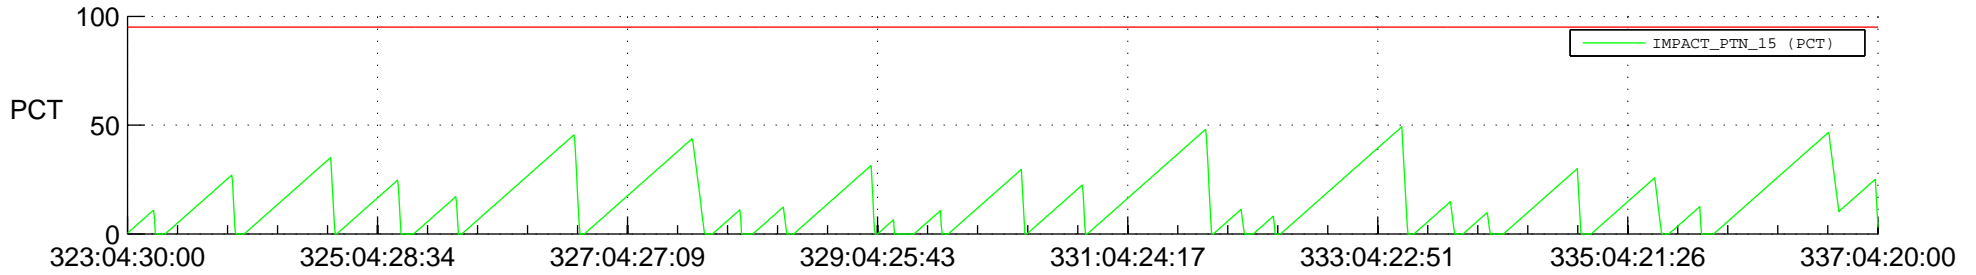

STEREO AHEAD SSR PCT Full Prediction

SWAVES_Percent_Full_Prediction

IMPACT_Percent_Full_Prediction

PLASTIC_Percent_Full_Prediction

Spacecraft_DownLink_Rate

Ground Time (2021:323:04:30:00.000 -2021:337:04:20:00.000)