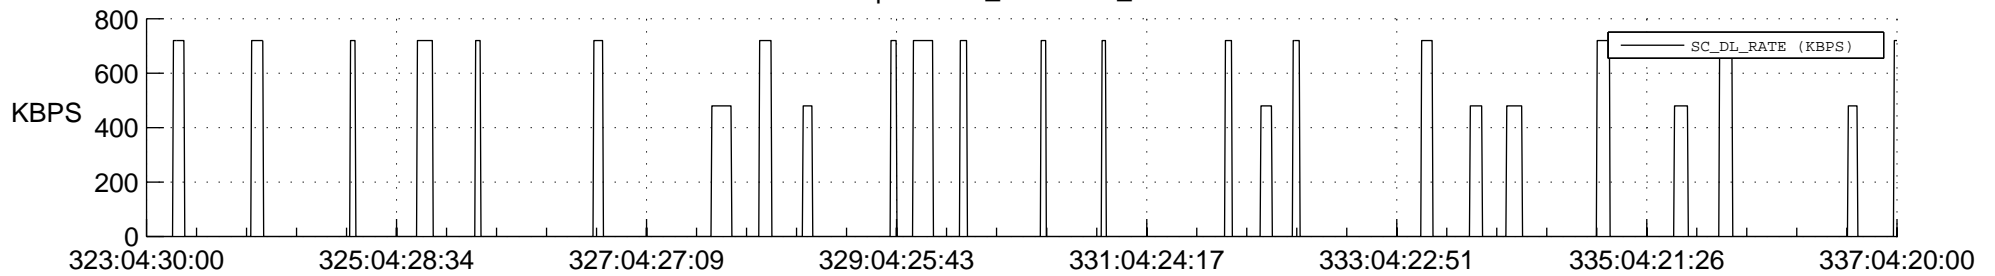

STEREO AHEAD SSR PCT Full Prediction

SWAVES_Percent_Full_Prediction

IMPACT_Percent_Full_Prediction

PLASTIC_Percent_Full_Prediction

Spacecraft_DownLink_Rate

Ground Time (2021:323:04:30:00.000 -2021:337:04:20:00.000)