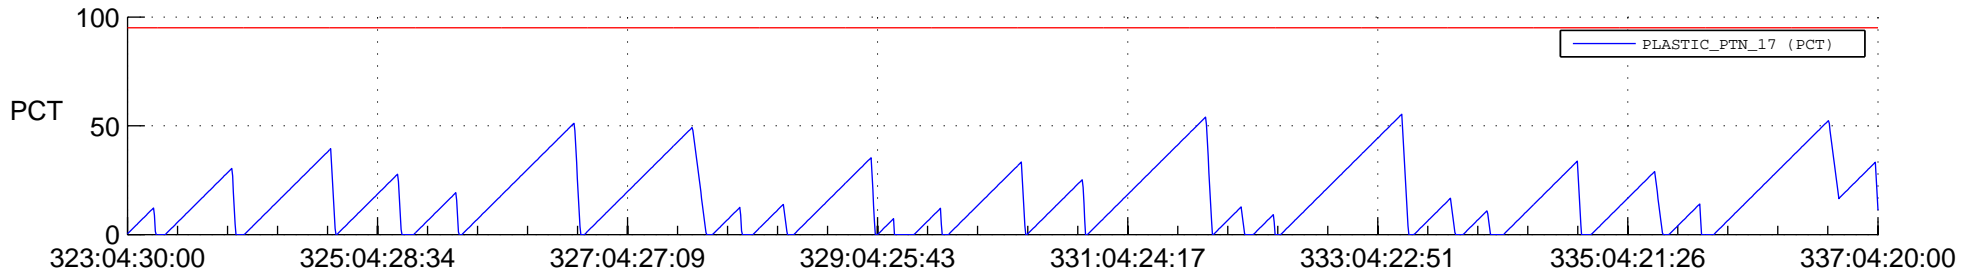

STEREO AHEAD SSR PCT Full Prediction

SWAVES_Percent_Full_Prediction

IMPACT_Percent_Full_Prediction

PLASTIC_Percent_Full_Prediction

Spacecraft_DownLink_Rate

Ground Time (2021:323:04:30:00.000 -2021:337:04:20:00.000)