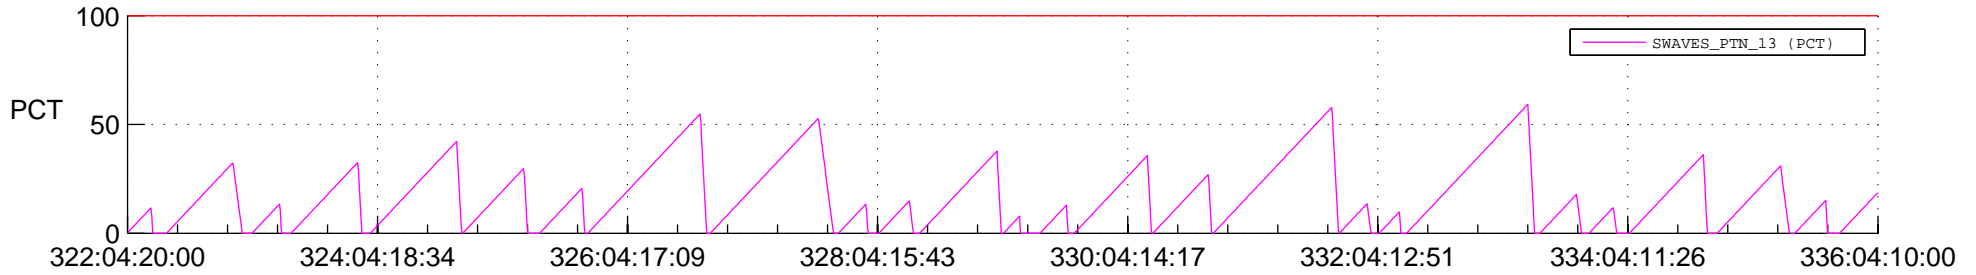

STEREO AHEAD SSR PCT Full Prediction

SWAVES_Percent_Full_Prediction

IMPACT_Percent_Full_Prediction

PLASTIC_Percent_Full_Prediction

Spacecraft_DownLink_Rate

Ground Time (2021:322:04:20:00.000 -2021:336:04:10:00.000)