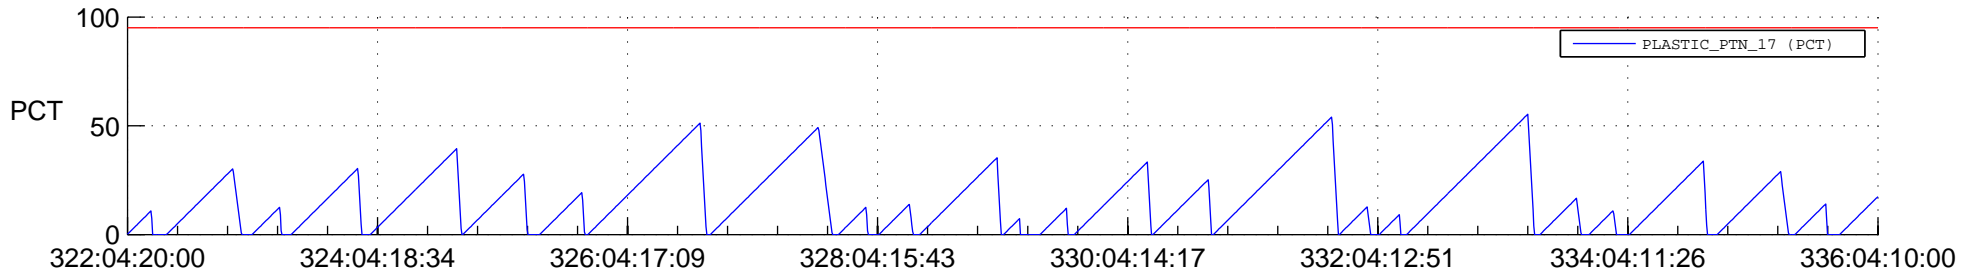

STEREO AHEAD SSR PCT Full Prediction

SWAVES_Percent_Full_Prediction

IMPACT_Percent_Full_Prediction

PLASTIC_Percent_Full_Prediction

Spacecraft_DownLink_Rate

Ground Time (2021:322:04:20:00.000 -2021:336:04:10:00.000)