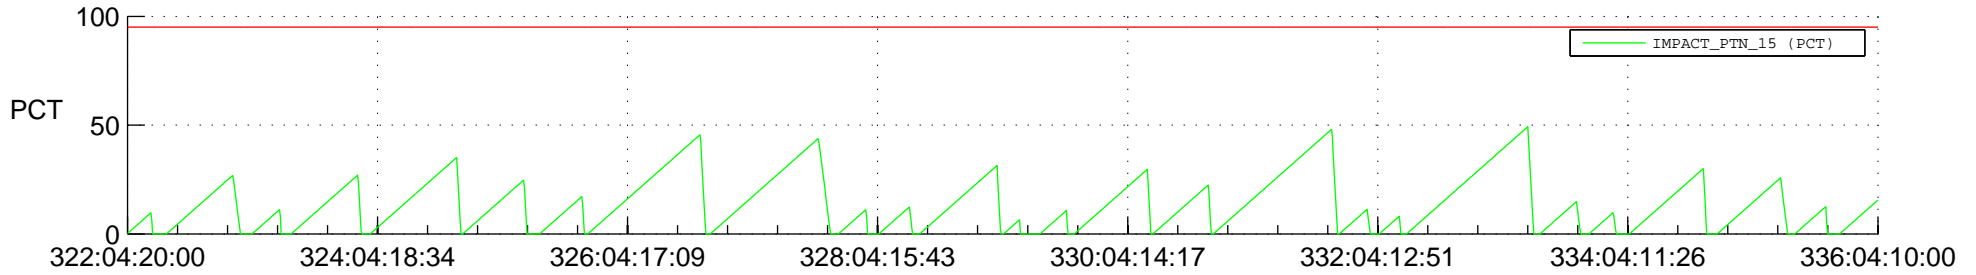

STEREO AHEAD SSR PCT Full Prediction

SWAVES_Percent_Full_Prediction

IMPACT_Percent_Full_Prediction

PLASTIC_Percent_Full_Prediction

Spacecraft_DownLink_Rate

Ground Time (2021:322:04:20:00.000 -2021:336:04:10:00.000)