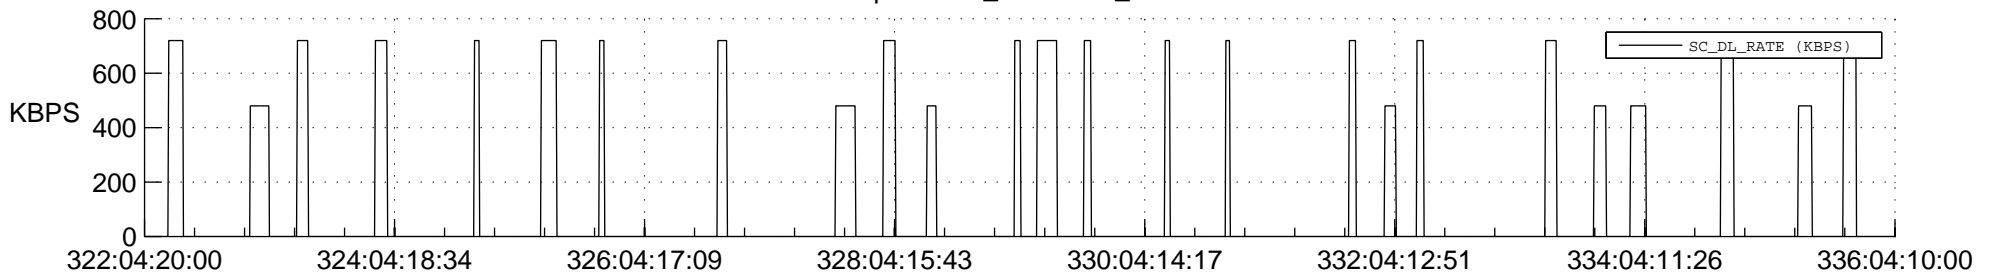

STEREO AHEAD SSR PCT Full Prediction

SWAVES_Percent_Full_Prediction

IMPACT_Percent_Full_Prediction

PLASTIC_Percent_Full_Prediction

Spacecraft_DownLink_Rate

Ground Time (2021:322:04:20:00.000 -2021:336:04:10:00.000)