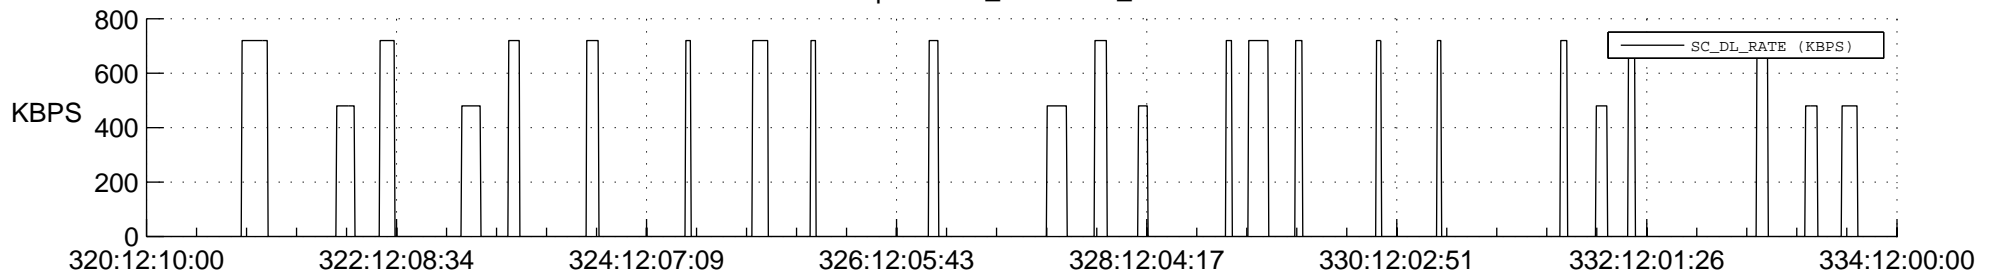

STEREO AHEAD SSR PCT Full Prediction

SWAVES_Percent_Full_Prediction

IMPACT_Percent_Full_Prediction

PLASTIC_Percent_Full_Prediction

Spacecraft_DownLink_Rate

Ground Time (2021:320:12:10:00.000 -2021:334:12:00:00.000)