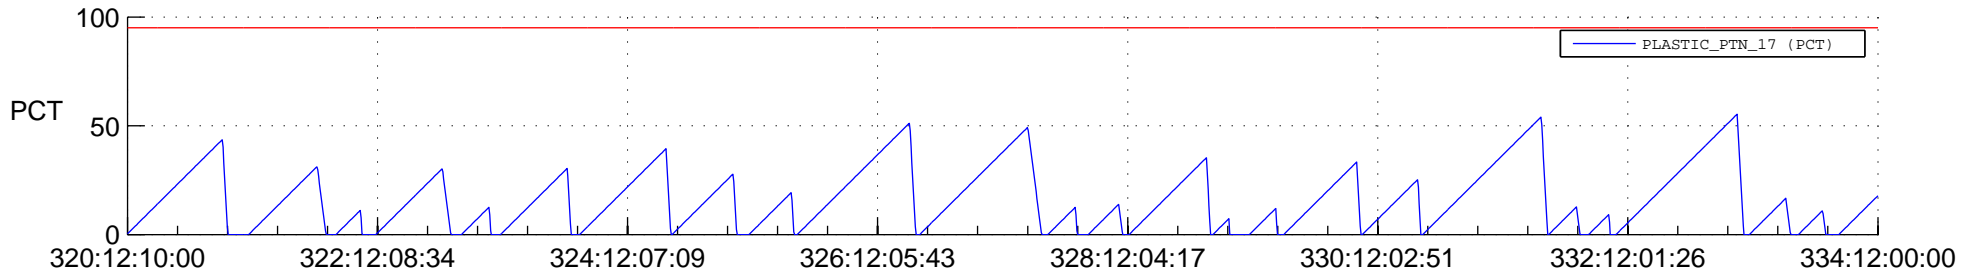

STEREO AHEAD SSR PCT Full Prediction

SWAVES_Percent_Full_Prediction

IMPACT_Percent_Full_Prediction

PLASTIC_Percent_Full_Prediction

Spacecraft_DownLink_Rate

Ground Time (2021:320:12:10:00.000 -2021:334:12:00:00.000)