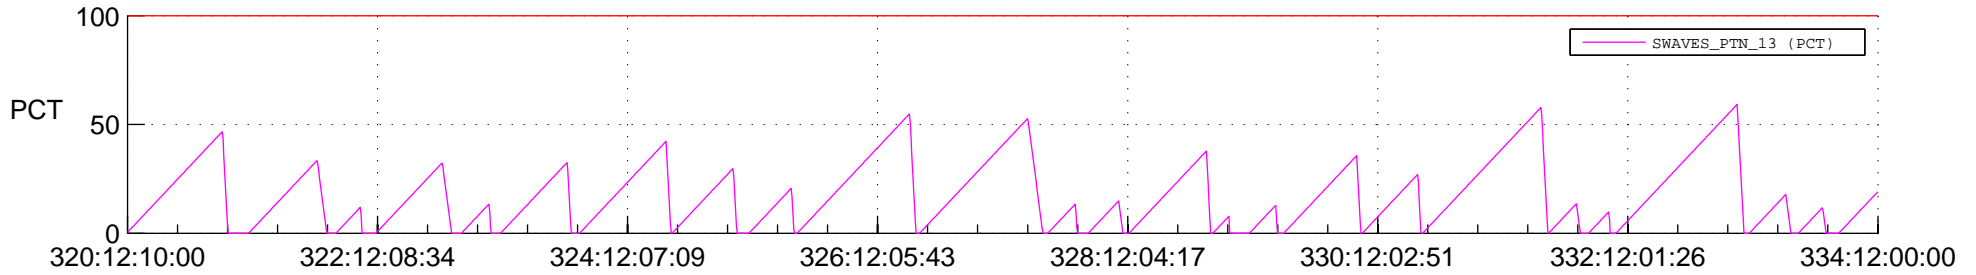

STEREO AHEAD SSR PCT Full Prediction

SWAVES_Percent_Full_Prediction

IMPACT_Percent_Full_Prediction

PLASTIC_Percent_Full_Prediction

Spacecraft_DownLink_Rate

Ground Time (2021:320:12:10:00.000 -2021:334:12:00:00.000)