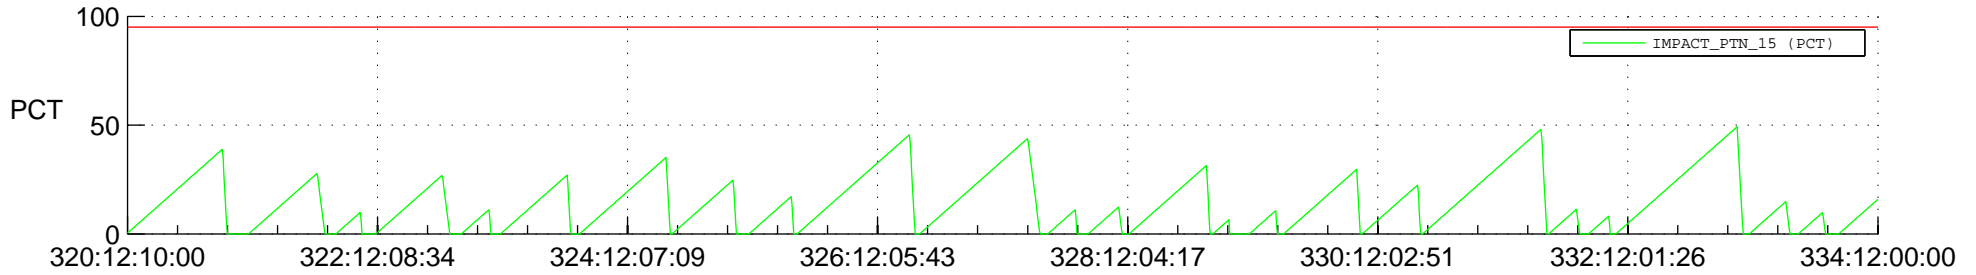

STEREO AHEAD SSR PCT Full Prediction

SWAVES_Percent_Full_Prediction

IMPACT_Percent_Full_Prediction

PLASTIC_Percent_Full_Prediction

Spacecraft_DownLink_Rate

Ground Time (2021:320:12:10:00.000 -2021:334:12:00:00.000)