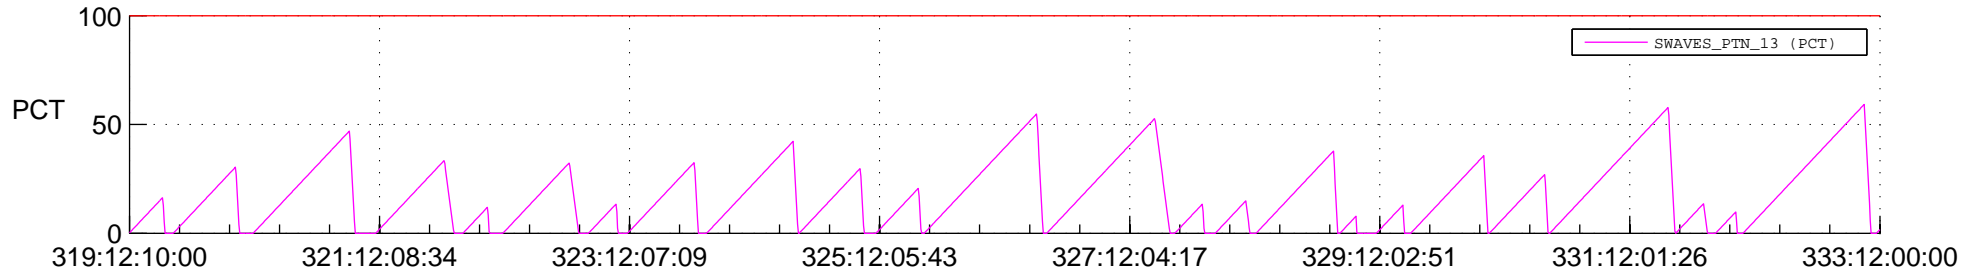

STEREO AHEAD SSR PCT Full Prediction

SWAVES_Percent_Full_Prediction

IMPACT_Percent_Full_Prediction

PLASTIC_Percent_Full_Prediction

Spacecraft_DownLink_Rate

Ground Time (2021:319:12:10:00.000 -2021:333:12:00:00.000)