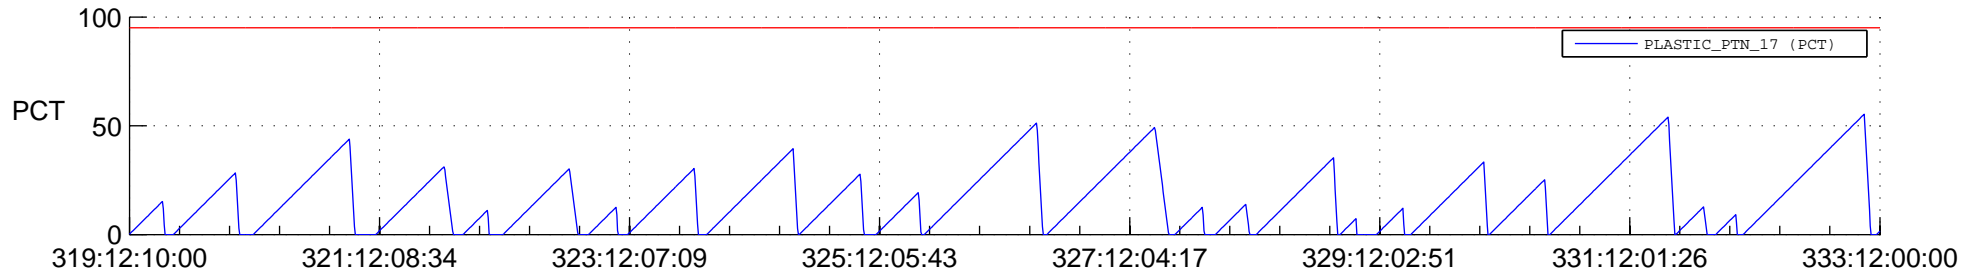

STEREO AHEAD SSR PCT Full Prediction

SWAVES_Percent_Full_Prediction

IMPACT_Percent_Full_Prediction

PLASTIC_Percent_Full_Prediction

Spacecraft_DownLink_Rate

Ground Time (2021:319:12:10:00.000 -2021:333:12:00:00.000)