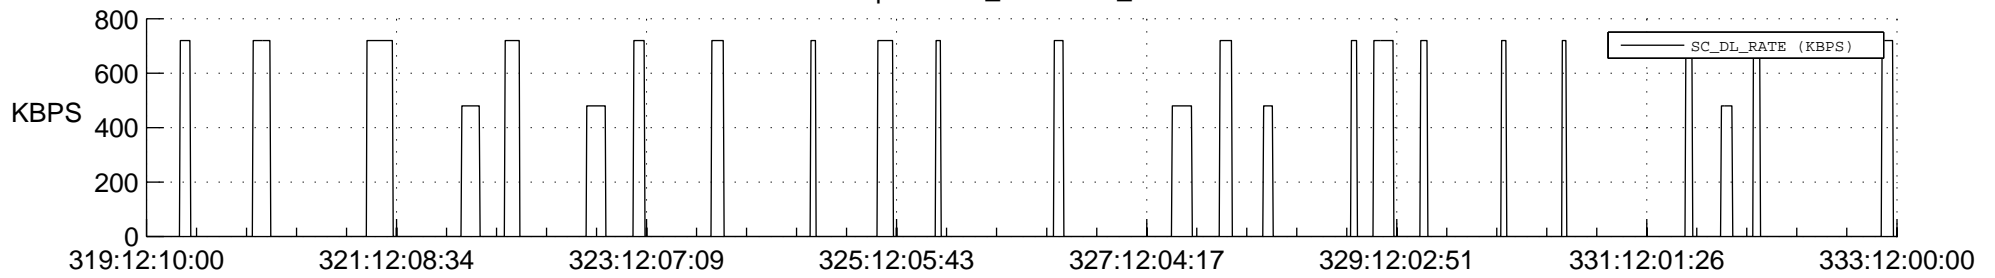

STEREO AHEAD SSR PCT Full Prediction

SWAVES_Percent_Full_Prediction

IMPACT_Percent_Full_Prediction

PLASTIC_Percent_Full_Prediction

Spacecraft_DownLink_Rate

Ground Time (2021:319:12:10:00.000 -2021:333:12:00:00.000)