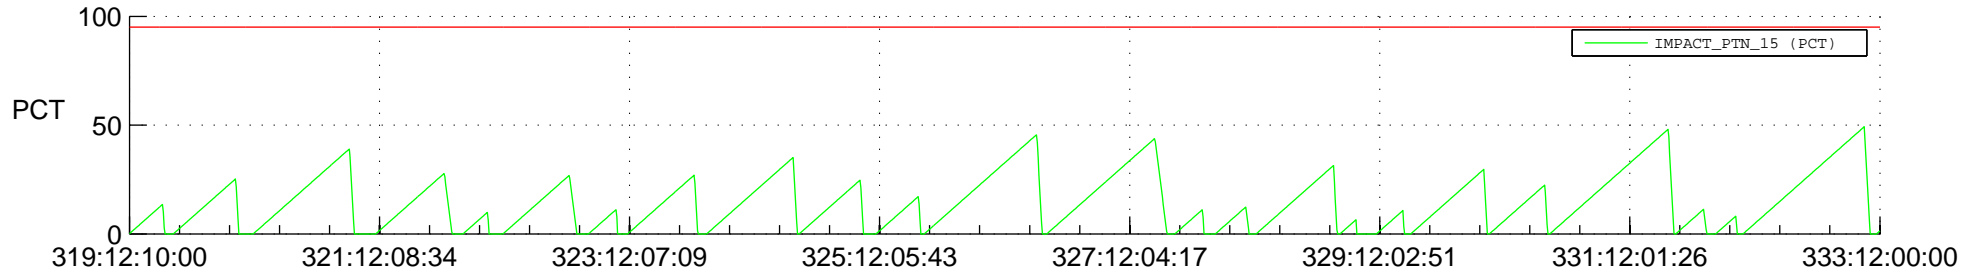

STEREO AHEAD SSR PCT Full Prediction

SWAVES_Percent_Full_Prediction

IMPACT_Percent_Full_Prediction

PLASTIC_Percent_Full_Prediction

Spacecraft_DownLink_Rate

Ground Time (2021:319:12:10:00.000 -2021:333:12:00:00.000)