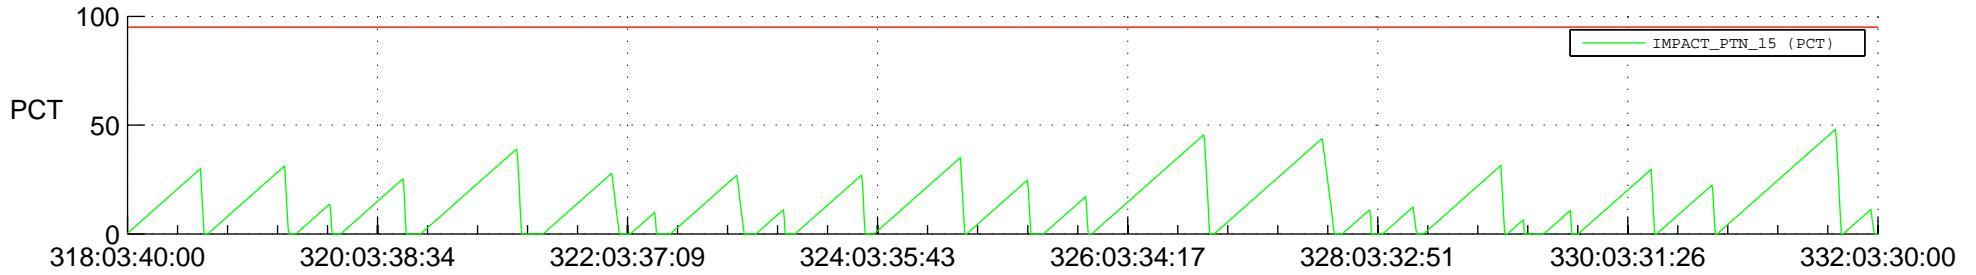

STEREO AHEAD SSR PCT Full Prediction

SWAVES_Percent_Full_Prediction

IMPACT_Percent_Full_Prediction

PLASTIC_Percent_Full_Prediction

Spacecraft_DownLink_Rate

Ground Time (2021:318:03:40:00.000 -2021:332:03:30:00.000)