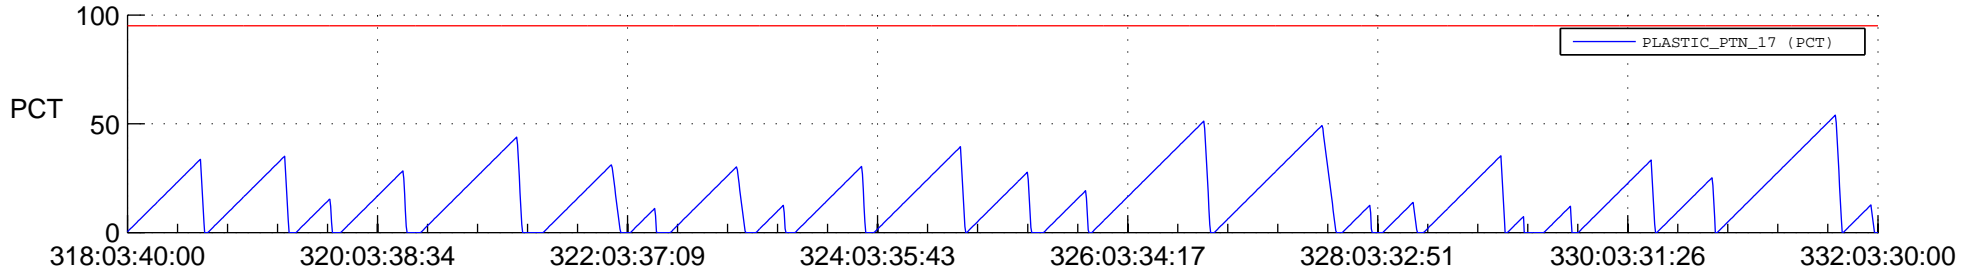

STEREO AHEAD SSR PCT Full Prediction

SWAVES_Percent_Full_Prediction

IMPACT_Percent_Full_Prediction

PLASTIC_Percent_Full_Prediction

Spacecraft_DownLink_Rate

Ground Time (2021:318:03:40:00.000 -2021:332:03:30:00.000)