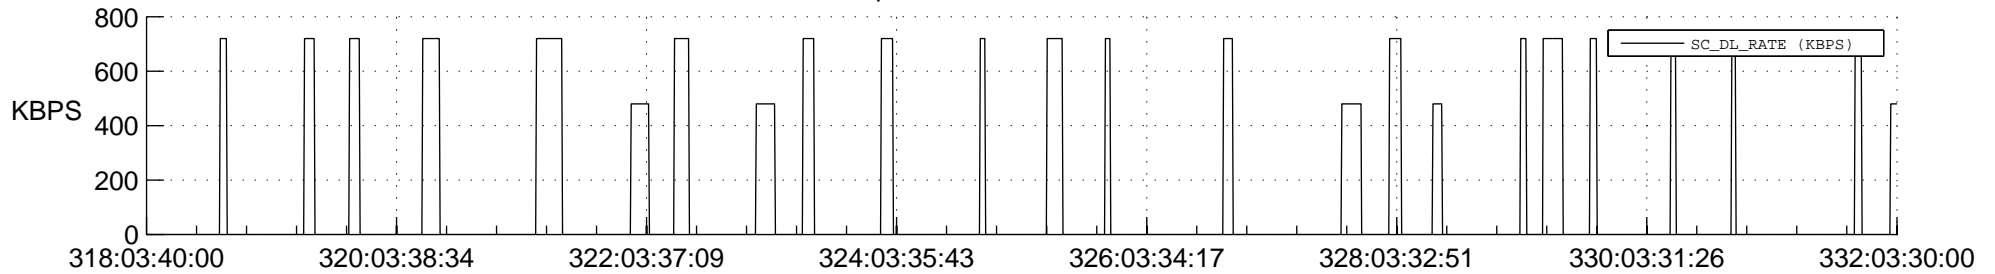

STEREO AHEAD SSR PCT Full Prediction

SWAVES_Percent_Full_Prediction

IMPACT_Percent_Full_Prediction

PLASTIC_Percent_Full_Prediction

Spacecraft_DownLink_Rate

Ground Time (2021:318:03:40:00.000 -2021:332:03:30:00.000)