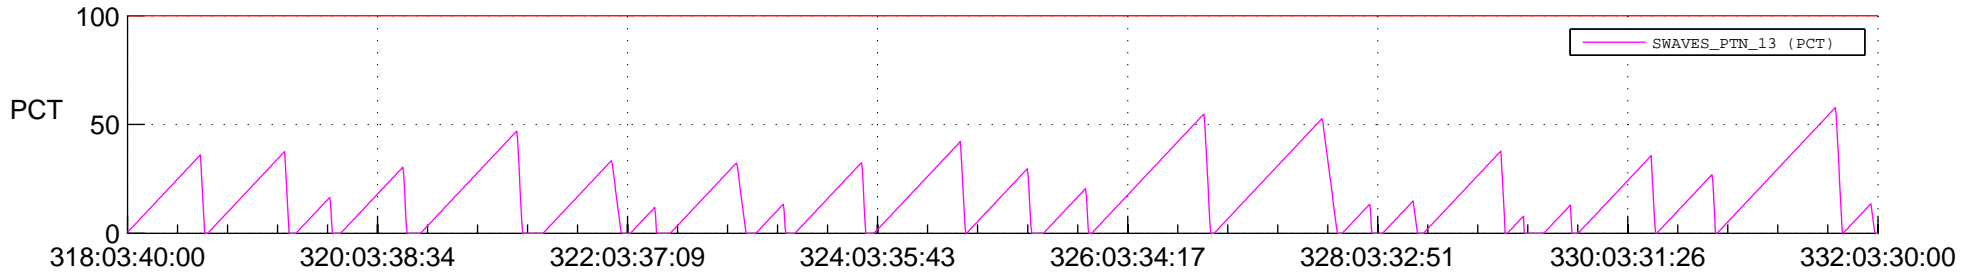

STEREO AHEAD SSR PCT Full Prediction

SWAVES_Percent_Full_Prediction

IMPACT_Percent_Full_Prediction

PLASTIC_Percent_Full_Prediction

Spacecraft_DownLink_Rate

Ground Time (2021:318:03:40:00.000 -2021:332:03:30:00.000)