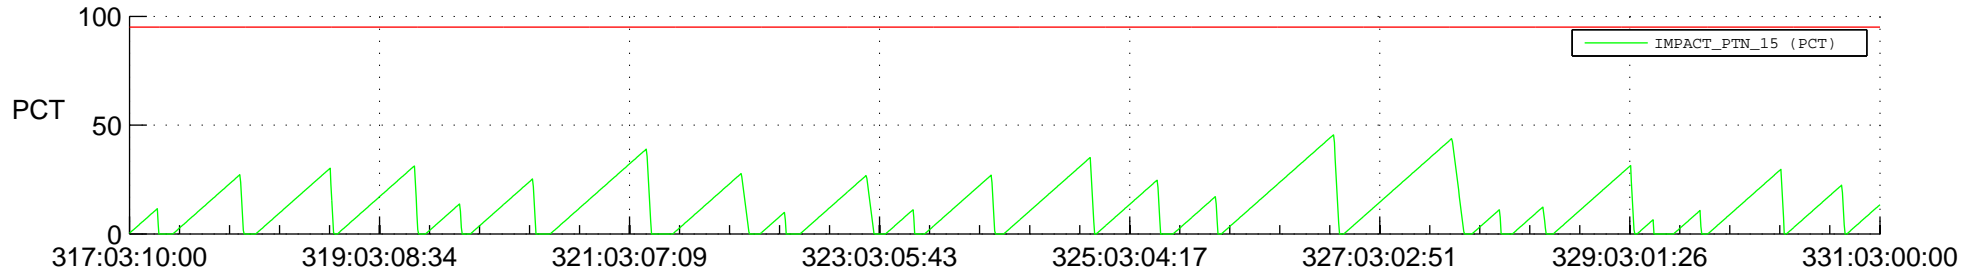

STEREO AHEAD SSR PCT Full Prediction

SWAVES_Percent_Full_Prediction

IMPACT_Percent_Full_Prediction

PLASTIC_Percent_Full_Prediction

Spacecraft_DownLink_Rate

Ground Time (2021:317:03:10:00.000 -2021:331:03:00:00.000)