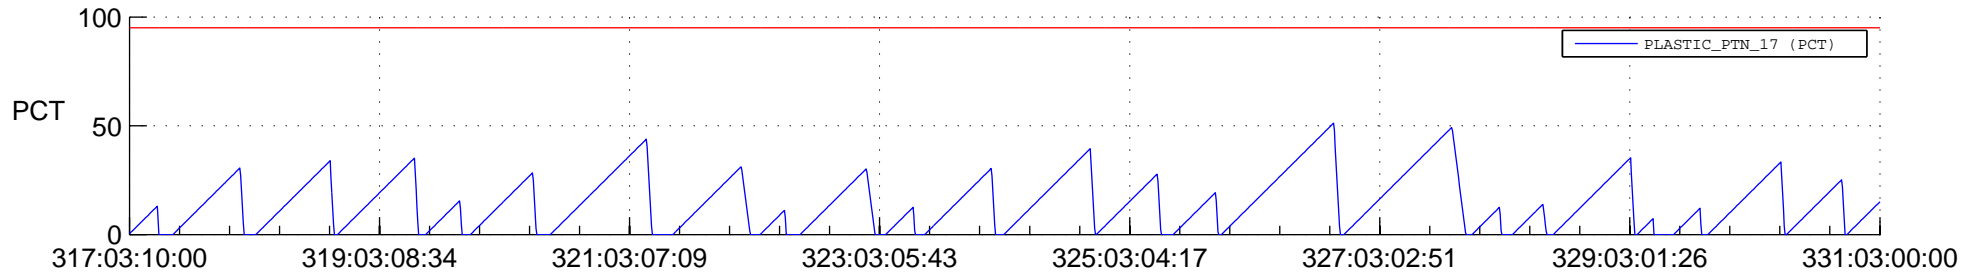

STEREO AHEAD SSR PCT Full Prediction

SWAVES_Percent_Full_Prediction

IMPACT_Percent_Full_Prediction

PLASTIC_Percent_Full_Prediction

Spacecraft_DownLink_Rate

Ground Time (2021:317:03:10:00.000 -2021:331:03:00:00.000)