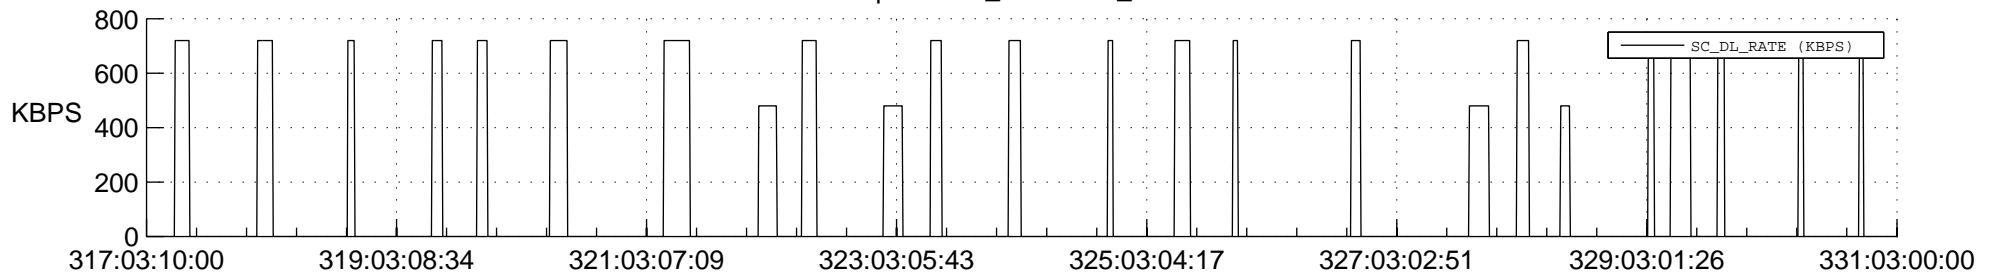

STEREO AHEAD SSR PCT Full Prediction

SWAVES_Percent_Full_Prediction

IMPACT_Percent_Full_Prediction

PLASTIC_Percent_Full_Prediction

Spacecraft_DownLink_Rate

Ground Time (2021:317:03:10:00.000 -2021:331:03:00:00.000)