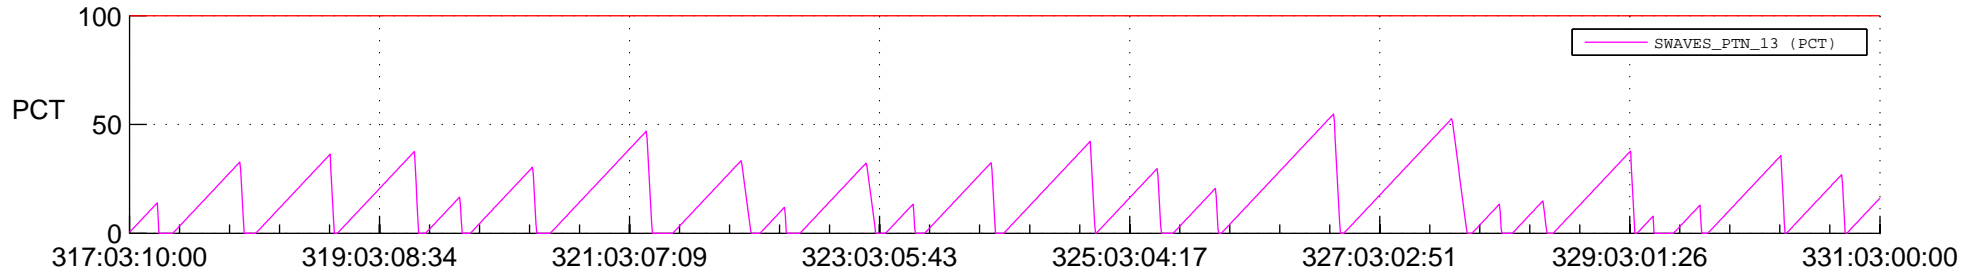

STEREO AHEAD SSR PCT Full Prediction

SWAVES_Percent_Full_Prediction

IMPACT_Percent_Full_Prediction

PLASTIC_Percent_Full_Prediction

Spacecraft_DownLink_Rate

Ground Time (2021:317:03:10:00.000 -2021:331:03:00:00.000)