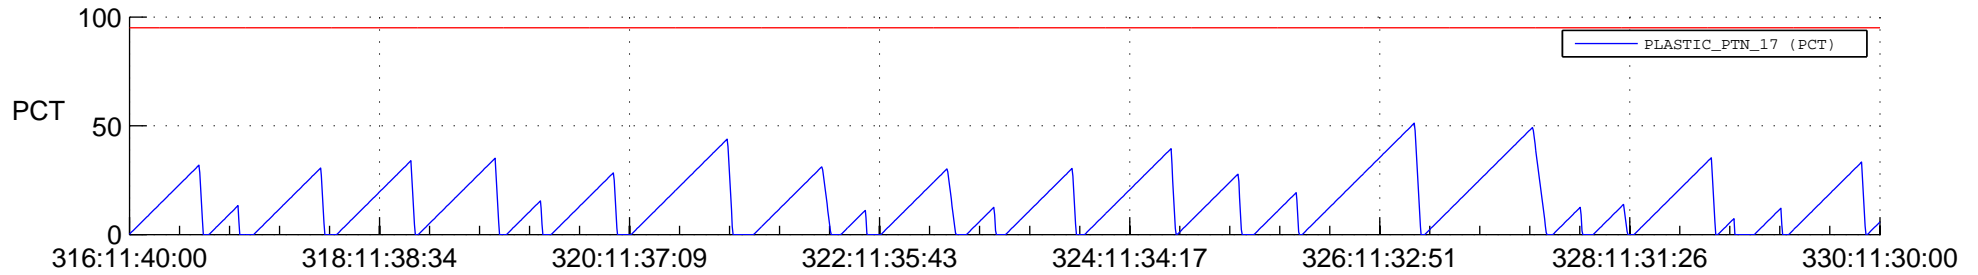

STEREO AHEAD SSR PCT Full Prediction

SWAVES_Percent_Full_Prediction

IMPACT_Percent_Full_Prediction

PLASTIC_Percent_Full_Prediction

Spacecraft_DownLink_Rate

Ground Time (2021:316:11:40:00.000 -2021:330:11:30:00.000)