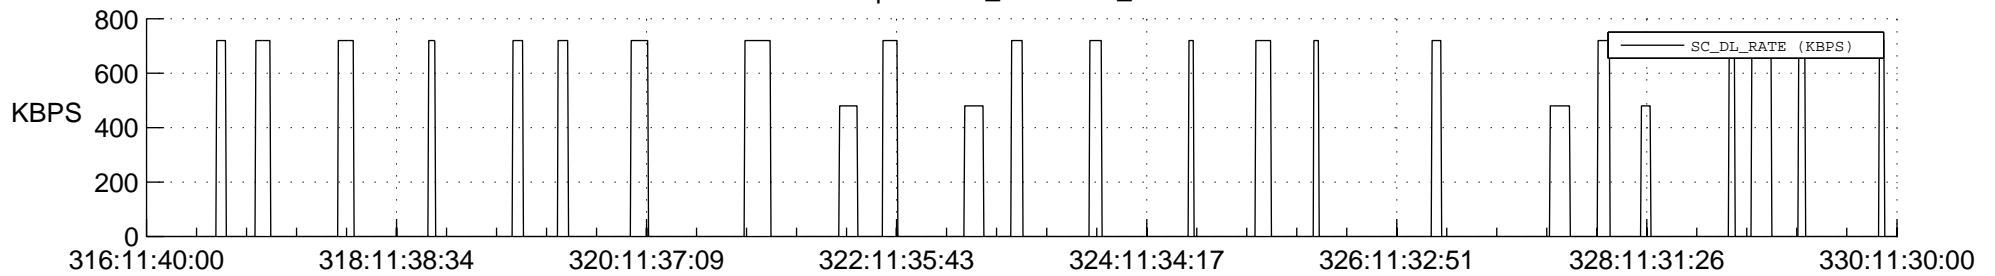

STEREO AHEAD SSR PCT Full Prediction

SWAVES_Percent_Full_Prediction

IMPACT_Percent_Full_Prediction

PLASTIC_Percent_Full_Prediction

Spacecraft_DownLink_Rate

Ground Time (2021:316:11:40:00.000 -2021:330:11:30:00.000)