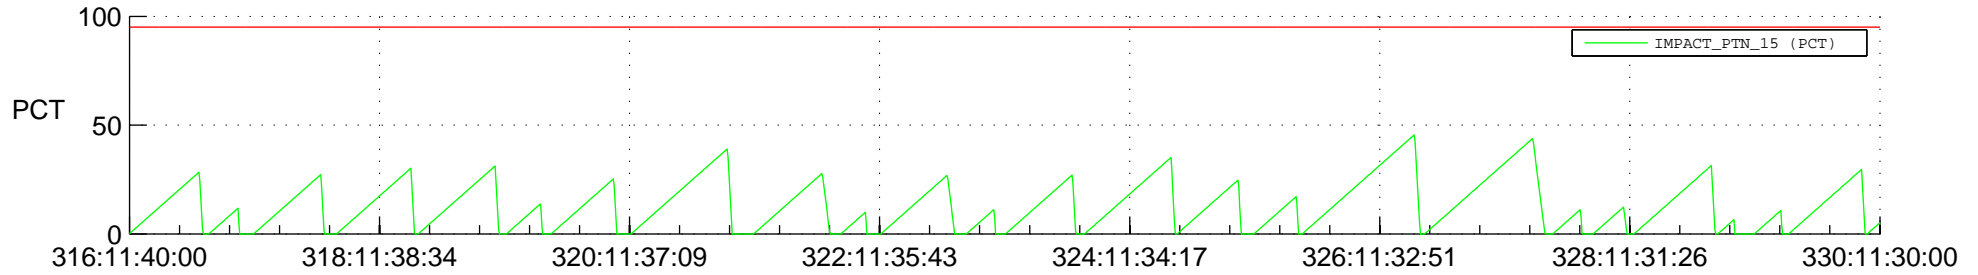

STEREO AHEAD SSR PCT Full Prediction

SWAVES_Percent_Full_Prediction

IMPACT_Percent_Full_Prediction

PLASTIC_Percent_Full_Prediction

Spacecraft_DownLink_Rate

Ground Time (2021:316:11:40:00.000 -2021:330:11:30:00.000)