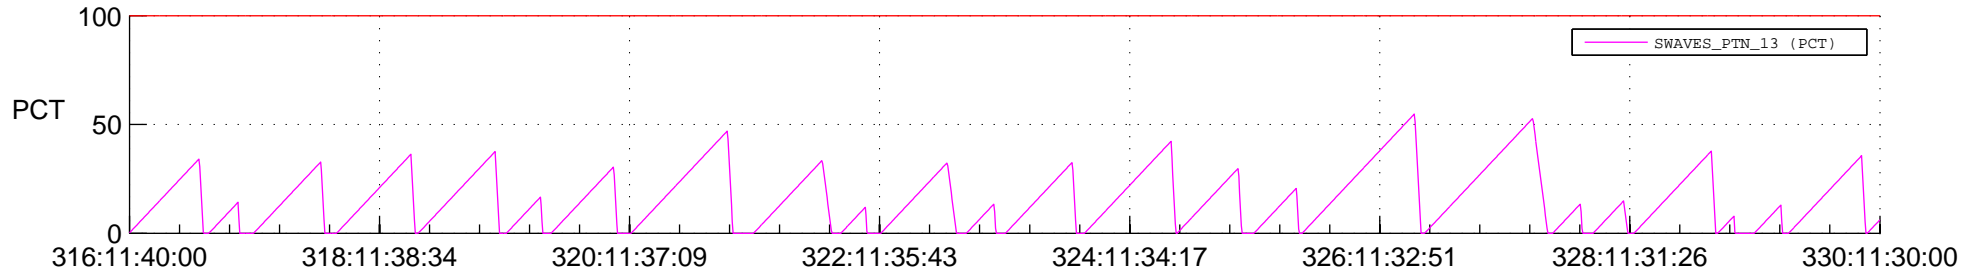

STEREO AHEAD SSR PCT Full Prediction

SWAVES_Percent_Full_Prediction

IMPACT_Percent_Full_Prediction

PLASTIC_Percent_Full_Prediction

Spacecraft_DownLink_Rate

Ground Time (2021:316:11:40:00.000 -2021:330:11:30:00.000)