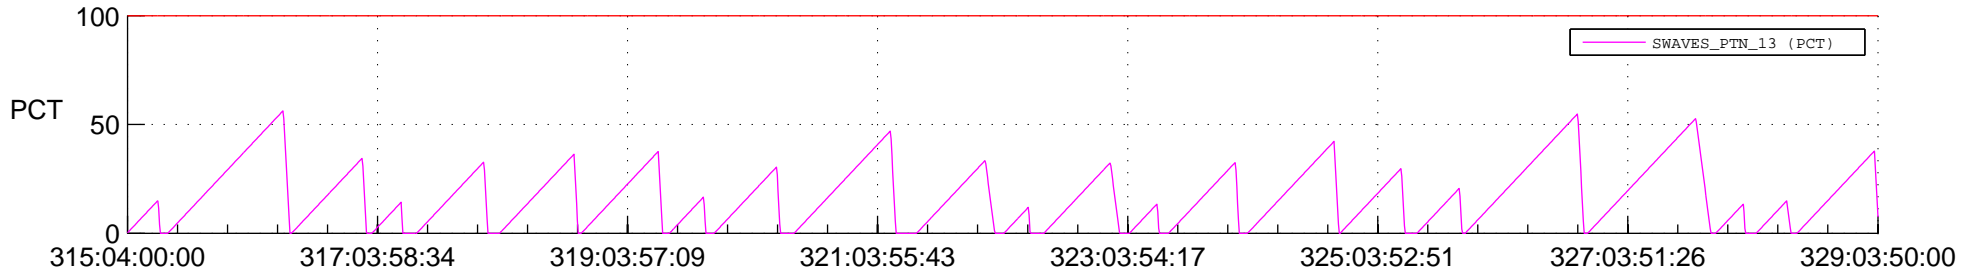

## SWAVES\_Percent\_Full\_Prediction

## Spacecraft\_DownLink\_Rate

Ground Time (2021:315:04:00:00.000 -2021:329:03:50:00.000)