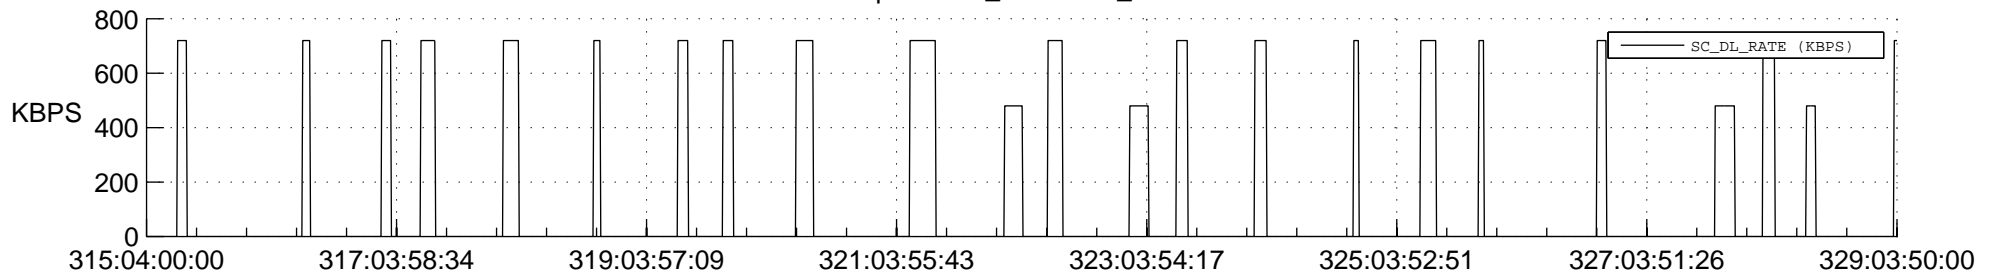

## Spacecraft\_DownLink\_Rate

Ground Time (2021:315:04:00:00.000 -2021:329:03:50:00.000)