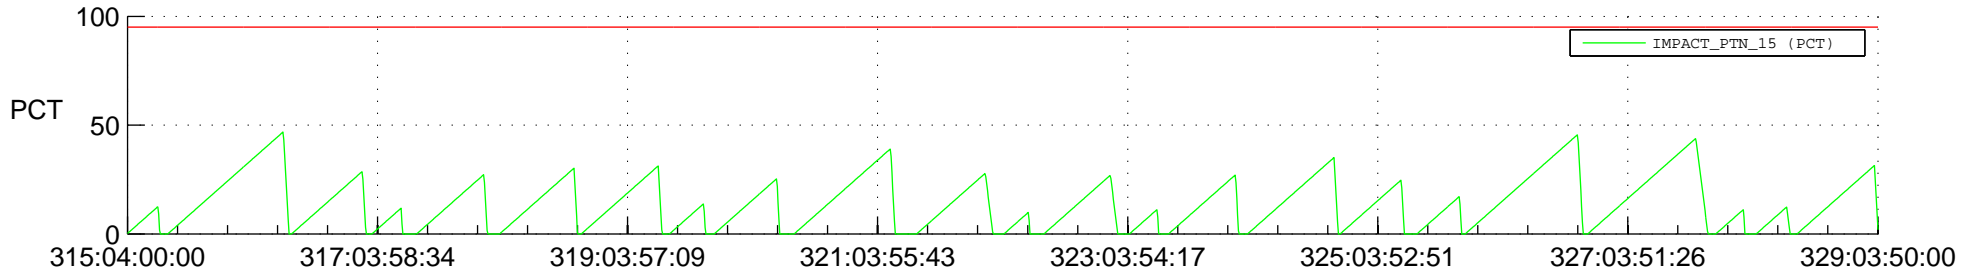

IMPACT_Percent_Full_Prediction