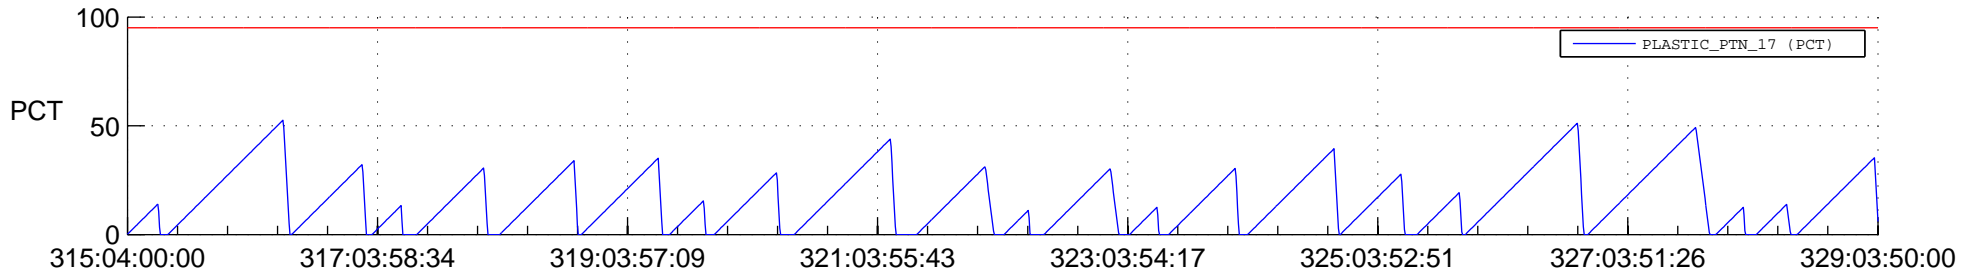

## SWAVES\_Percent\_Full\_Prediction

## Spacecraft\_DownLink\_Rate

Ground Time (2021:315:04:00:00.000 -2021:329:03:50:00.000)