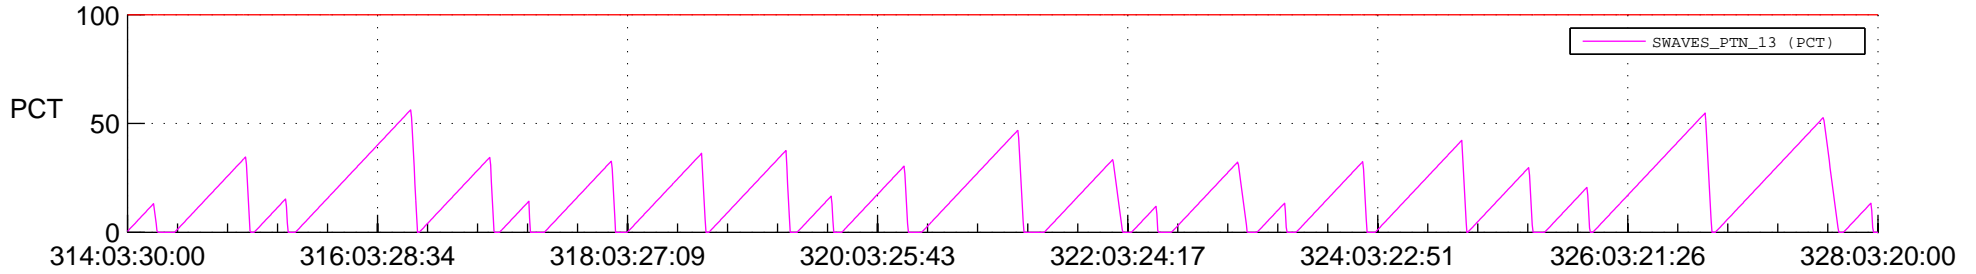

STEREO AHEAD SSR PCT Full Prediction

SWAVES_Percent_Full_Prediction

IMPACT_Percent_Full_Prediction

PLASTIC_Percent_Full_Prediction

Spacecraft_DownLink_Rate

Ground Time (2021:314:03:30:00.000 -2021:328:03:20:00.000)