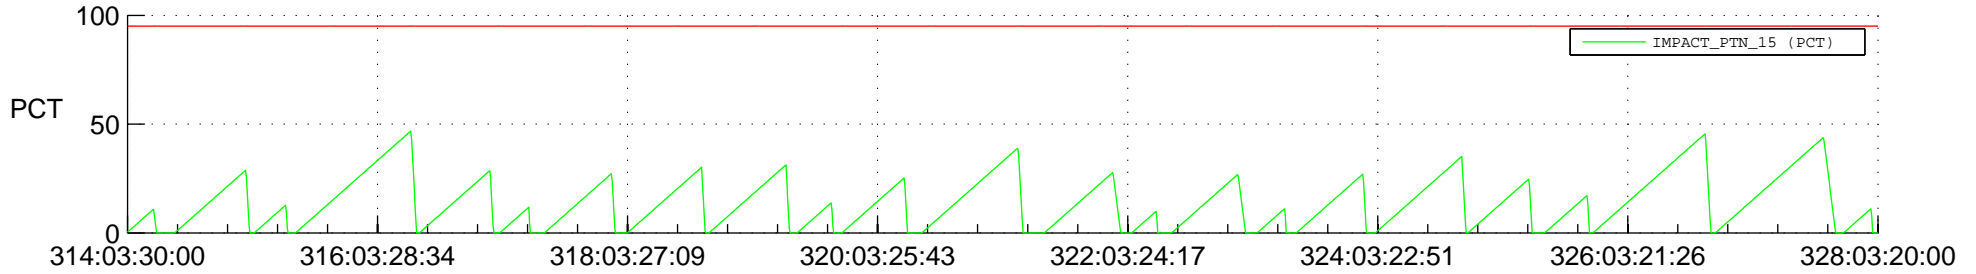

STEREO AHEAD SSR PCT Full Prediction

SWAVES_Percent_Full_Prediction

IMPACT_Percent_Full_Prediction

PLASTIC_Percent_Full_Prediction

Spacecraft_DownLink_Rate

Ground Time (2021:314:03:30:00.000 -2021:328:03:20:00.000)