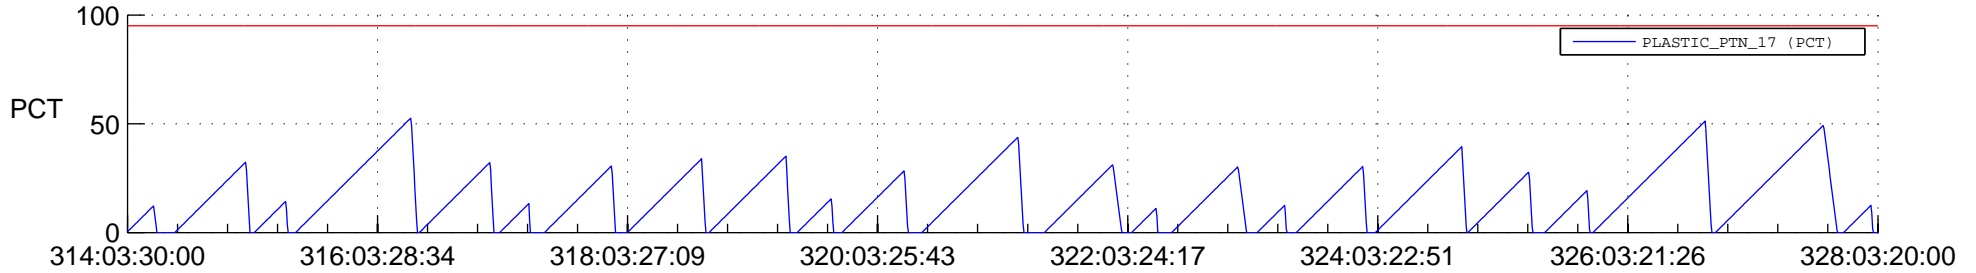

STEREO AHEAD SSR PCT Full Prediction

SWAVES_Percent_Full_Prediction

IMPACT_Percent_Full_Prediction

PLASTIC_Percent_Full_Prediction

Spacecraft_DownLink_Rate

Ground Time (2021:314:03:30:00.000 -2021:328:03:20:00.000)