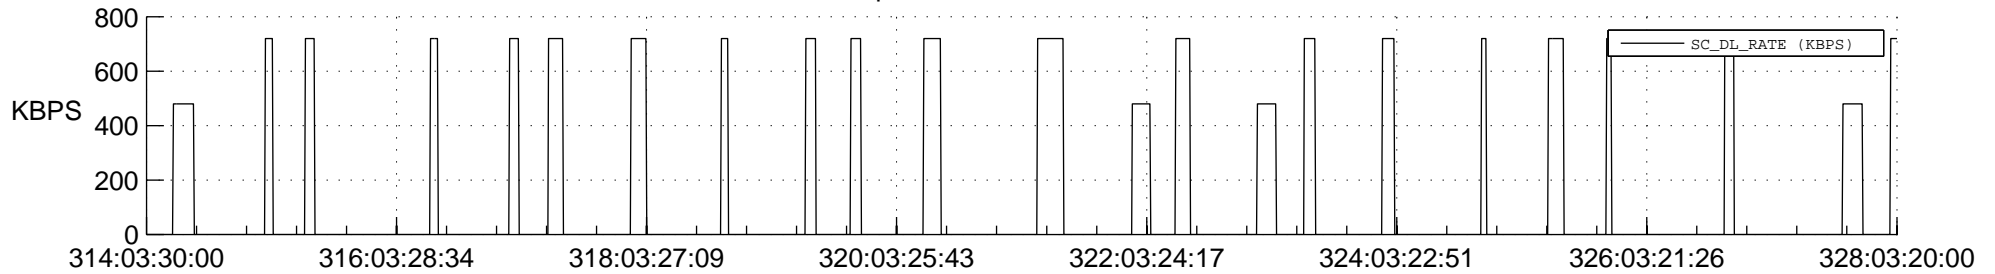

STEREO AHEAD SSR PCT Full Prediction

SWAVES_Percent_Full_Prediction

IMPACT_Percent_Full_Prediction

PLASTIC_Percent_Full_Prediction

Spacecraft_DownLink_Rate

Ground Time (2021:314:03:30:00.000 -2021:328:03:20:00.000)