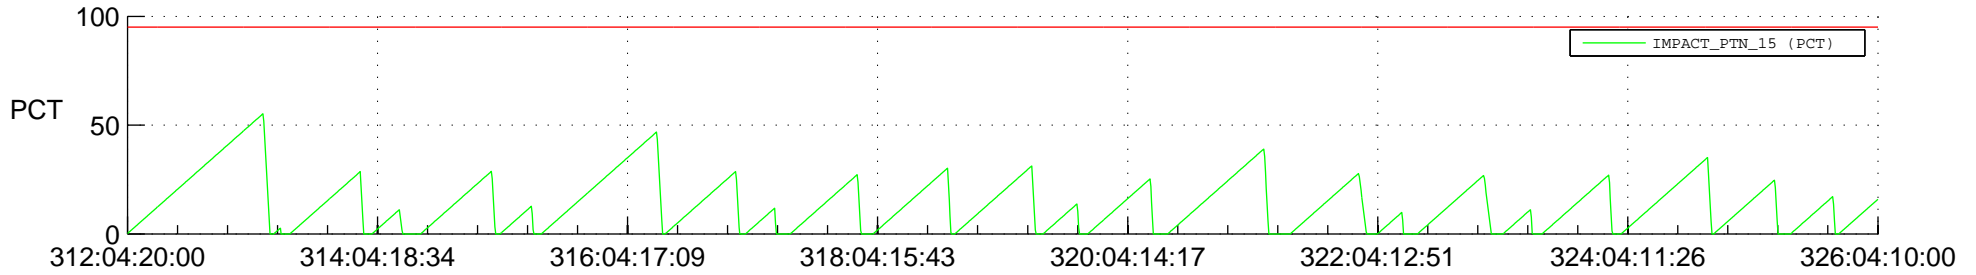

IMPACT_Percent_Full_Prediction