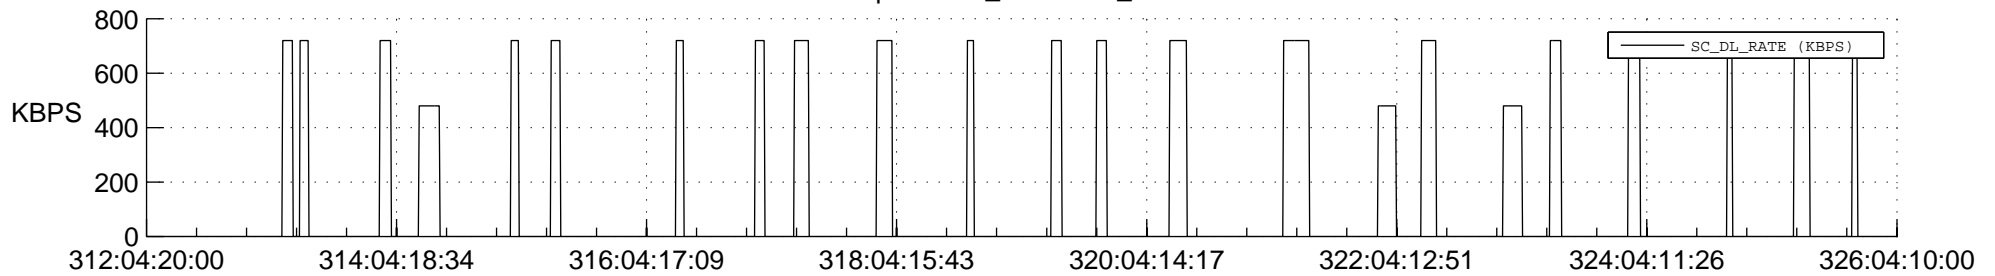

## Spacecraft\_DownLink\_Rate

Ground Time (2021:312:04:20:00.000 -2021:326:04:10:00.000)