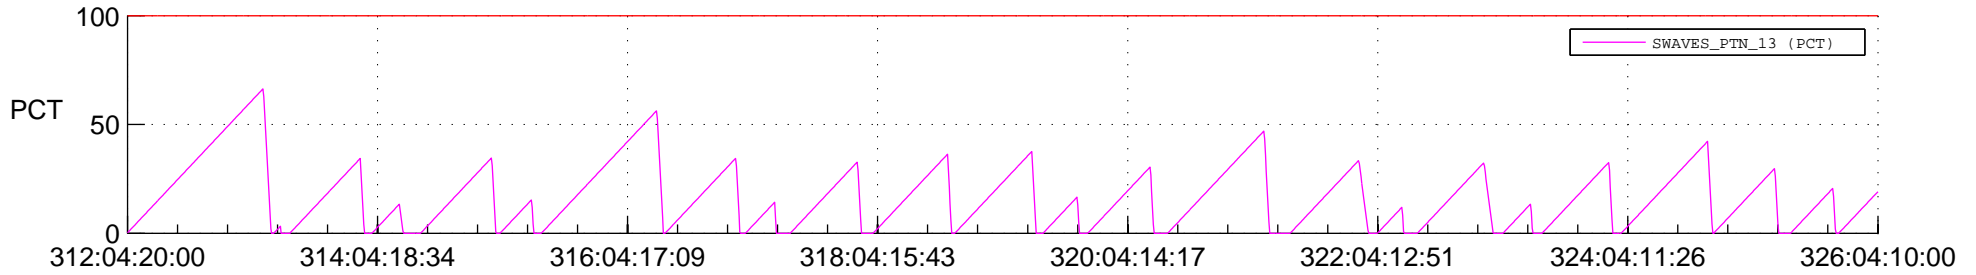

## SWAVES\_Percent\_Full\_Prediction

## Spacecraft\_DownLink\_Rate

Ground Time (2021:312:04:20:00.000 -2021:326:04:10:00.000)