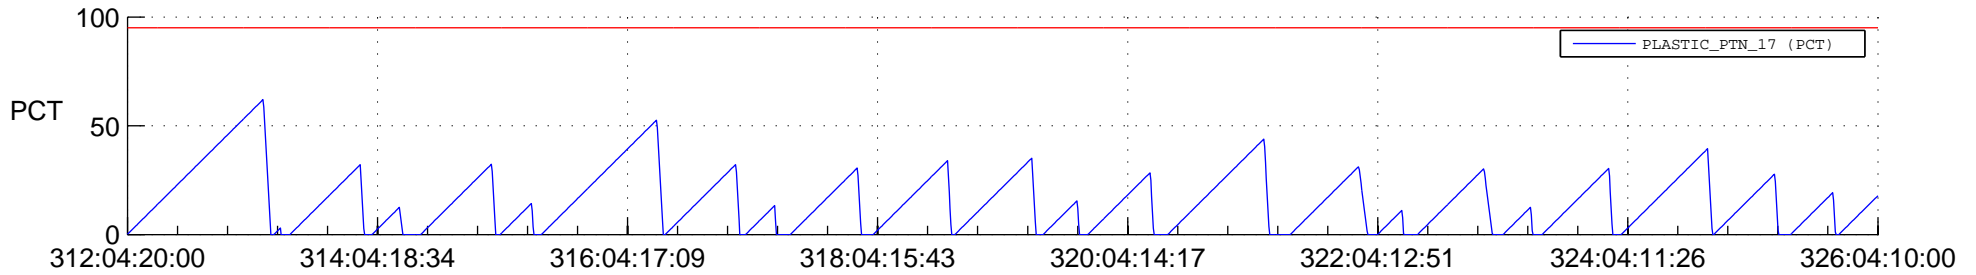

## SWAVES\_Percent\_Full\_Prediction

## Spacecraft\_DownLink\_Rate

Ground Time (2021:312:04:20:00.000 -2021:326:04:10:00.000)