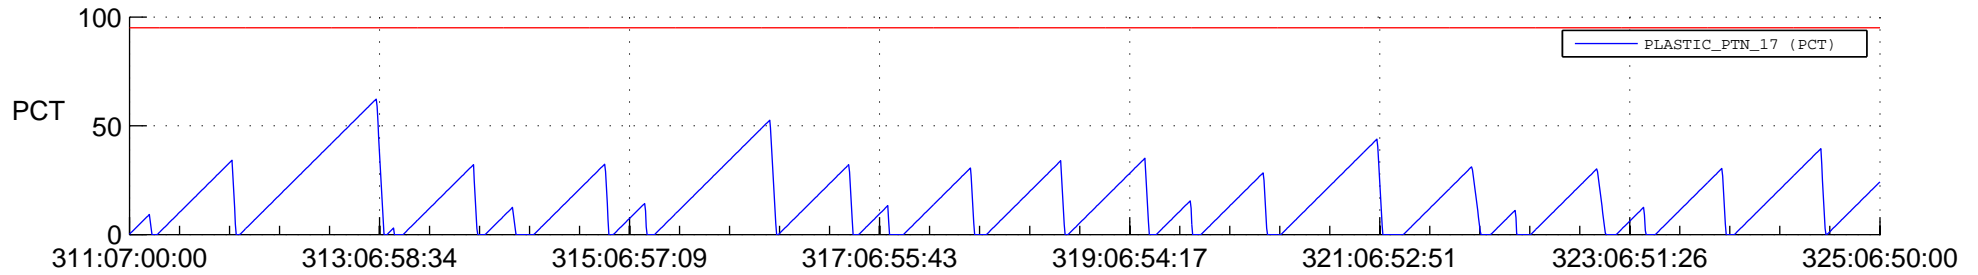

STEREO AHEAD SSR PCT Full Prediction

SWAVES_Percent_Full_Prediction

IMPACT_Percent_Full_Prediction

PLASTIC_Percent_Full_Prediction

Spacecraft_DownLink_Rate

Ground Time (2021:311:07:00:00.000 -2021:325:06:50:00.000)