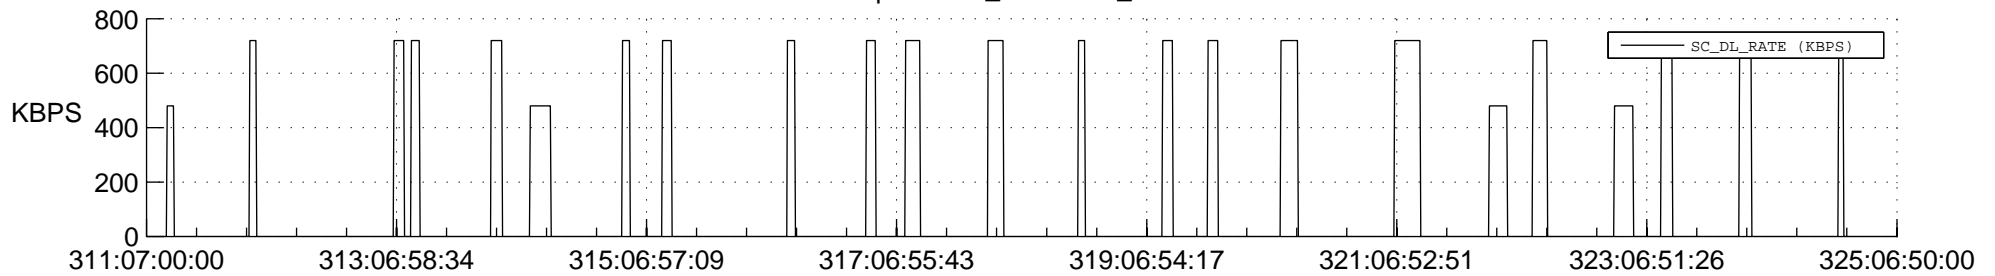

STEREO AHEAD SSR PCT Full Prediction

SWAVES_Percent_Full_Prediction

IMPACT_Percent_Full_Prediction

PLASTIC_Percent_Full_Prediction

Spacecraft_DownLink_Rate

Ground Time (2021:311:07:00:00.000 -2021:325:06:50:00.000)