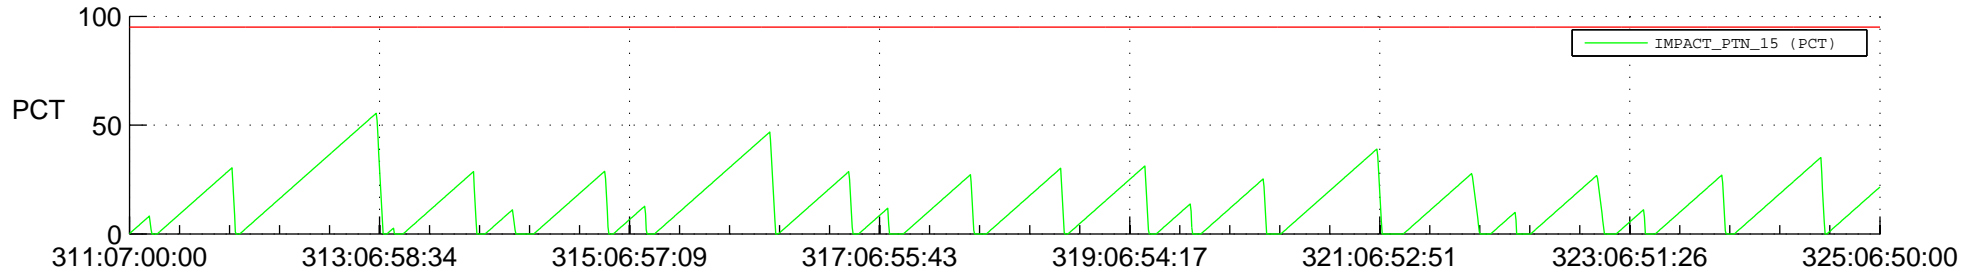

STEREO AHEAD SSR PCT Full Prediction

SWAVES_Percent_Full_Prediction

IMPACT_Percent_Full_Prediction

PLASTIC_Percent_Full_Prediction

Spacecraft_DownLink_Rate

Ground Time (2021:311:07:00:00.000 -2021:325:06:50:00.000)