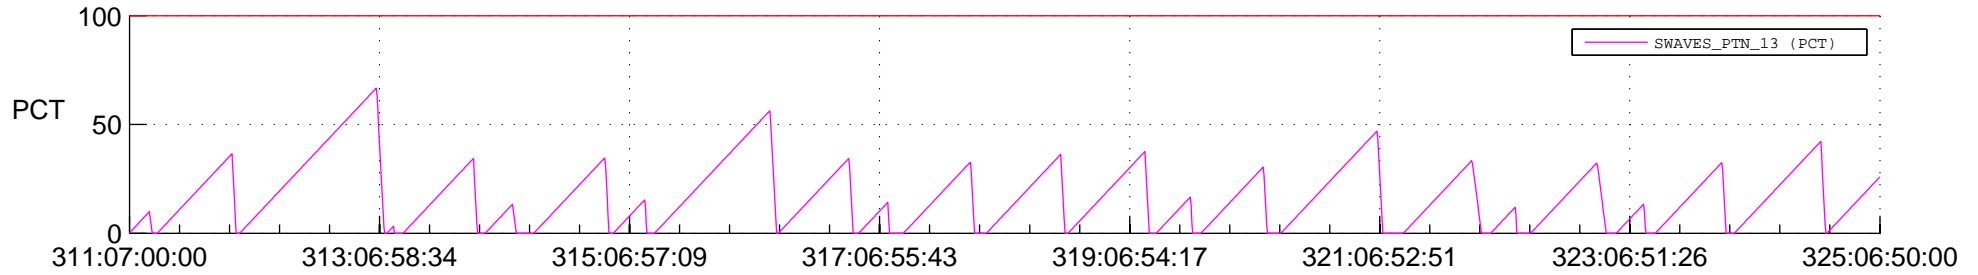

STEREO AHEAD SSR PCT Full Prediction

SWAVES_Percent_Full_Prediction

IMPACT_Percent_Full_Prediction

PLASTIC_Percent_Full_Prediction

Spacecraft_DownLink_Rate

Ground Time (2021:311:07:00:00.000 -2021:325:06:50:00.000)