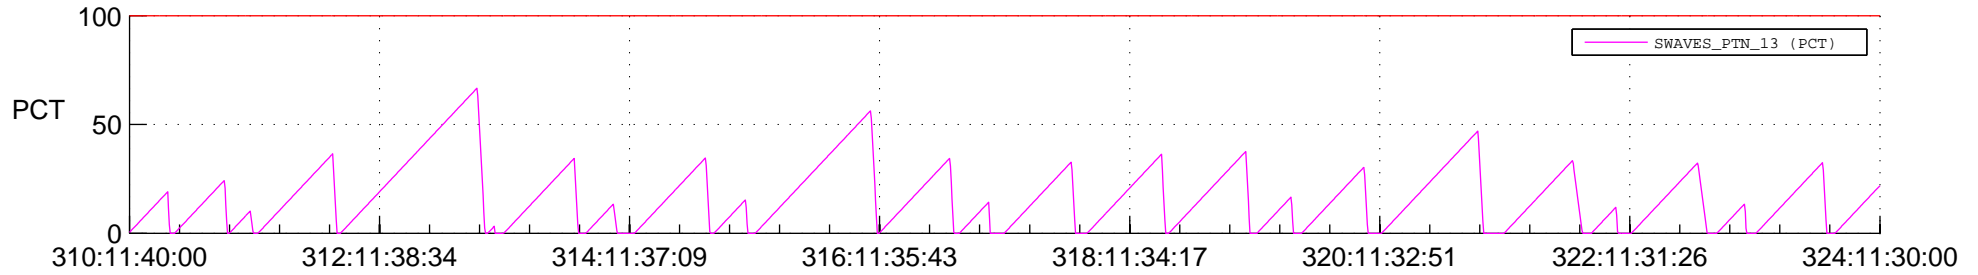

## SWAVES\_Percent\_Full\_Prediction

## Spacecraft\_DownLink\_Rate

Ground Time (2021:310:11:40:00.000 -2021:324:11:30:00.000)