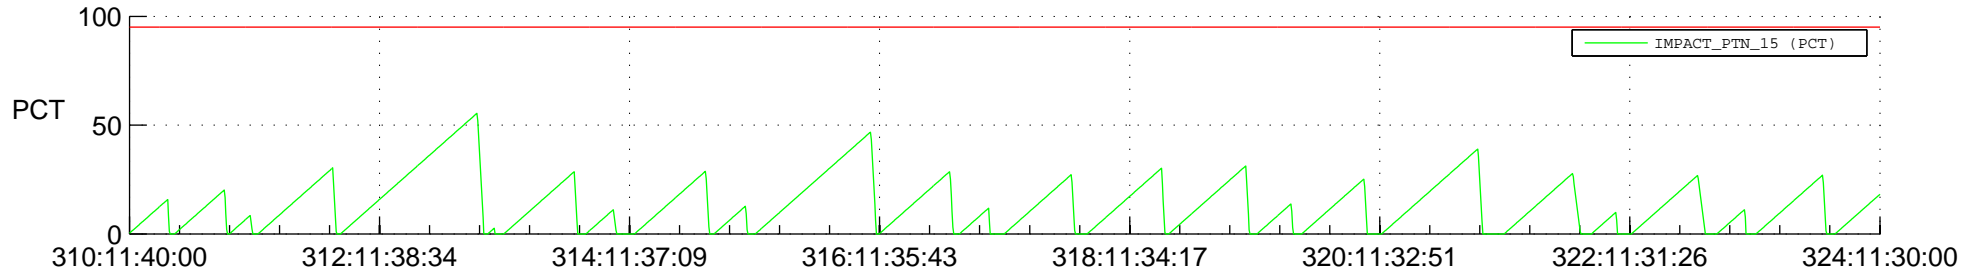

IMPACT_Percent_Full_Prediction