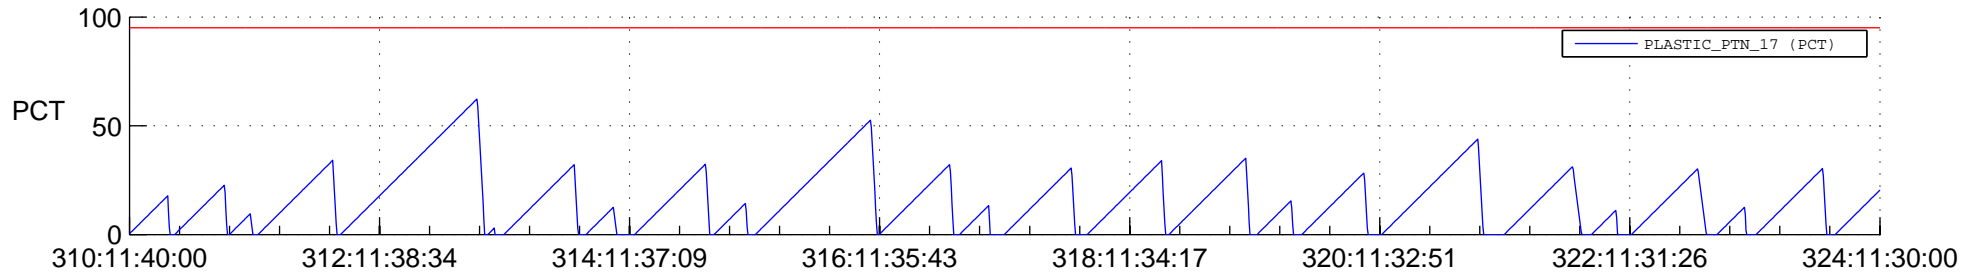

## SWAVES\_Percent\_Full\_Prediction

## Spacecraft\_DownLink\_Rate

Ground Time (2021:310:11:40:00.000 -2021:324:11:30:00.000)