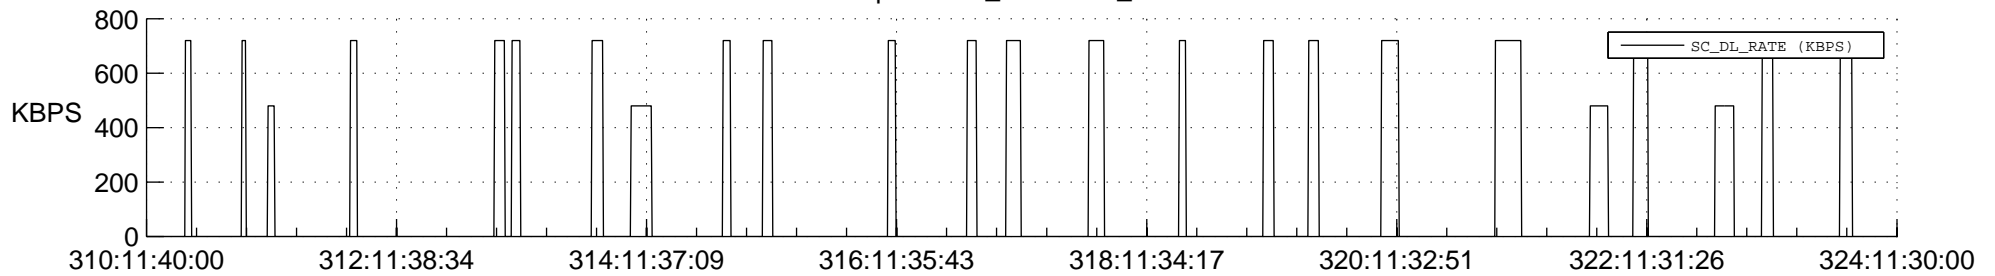

## Spacecraft\_DownLink\_Rate

Ground Time (2021:310:11:40:00.000 -2021:324:11:30:00.000)