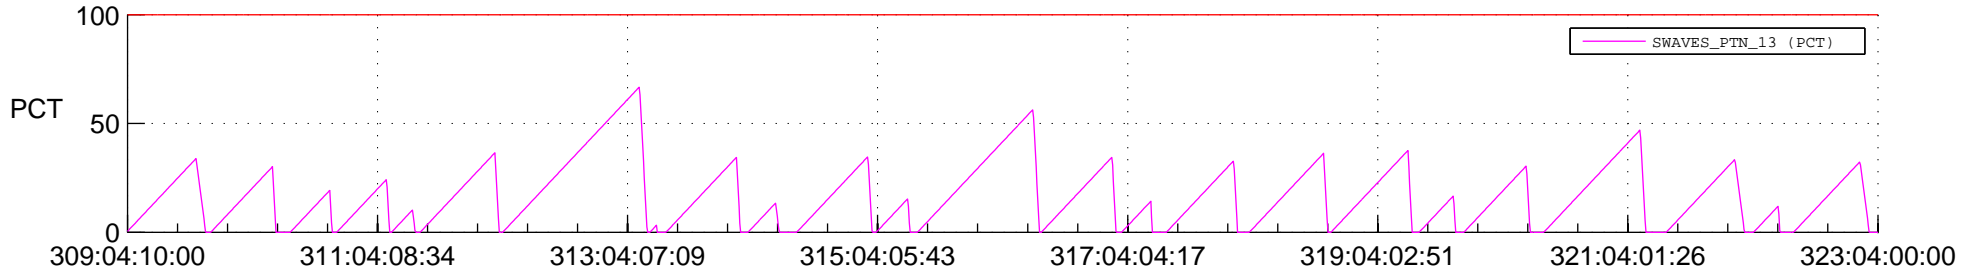

STEREO AHEAD SSR PCT Full Prediction

SWAVES_Percent_Full_Prediction

IMPACT_Percent_Full_Prediction

PLASTIC_Percent_Full_Prediction

Spacecraft_DownLink_Rate

Ground Time (2021:309:04:10:00.000 -2021:323:04:00:00.000)