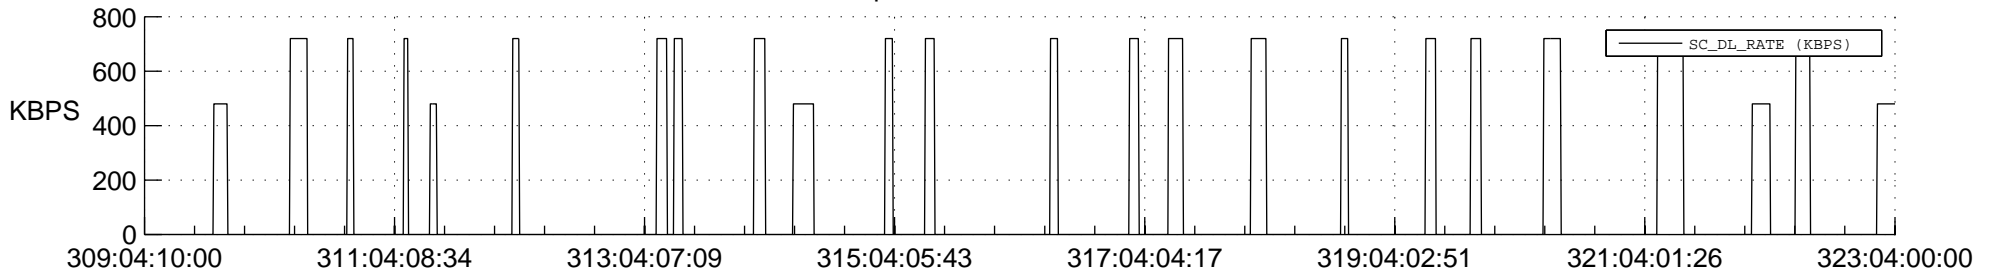

STEREO AHEAD SSR PCT Full Prediction

SWAVES_Percent_Full_Prediction

IMPACT_Percent_Full_Prediction

PLASTIC_Percent_Full_Prediction

Spacecraft_DownLink_Rate

Ground Time (2021:309:04:10:00.000 -2021:323:04:00:00.000)