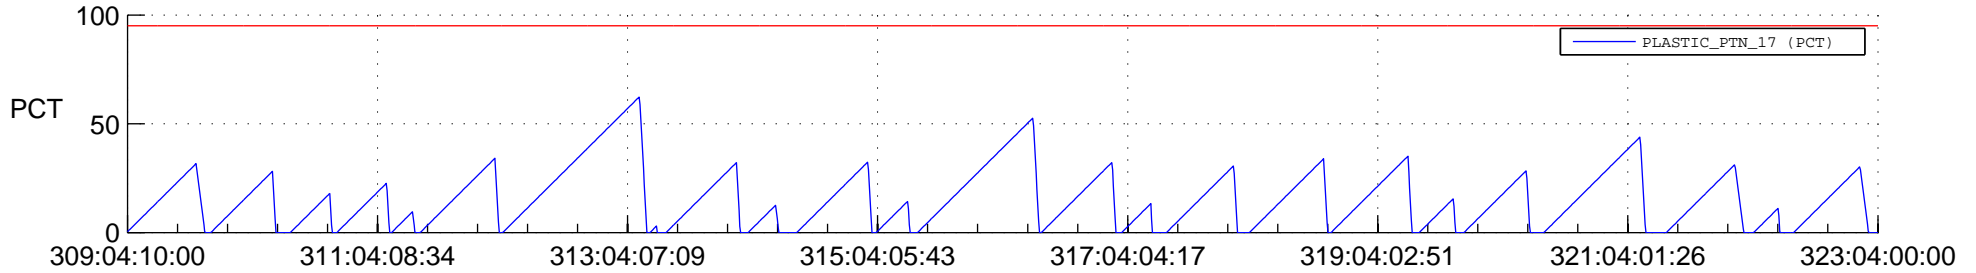

STEREO AHEAD SSR PCT Full Prediction

SWAVES_Percent_Full_Prediction

IMPACT_Percent_Full_Prediction

PLASTIC_Percent_Full_Prediction

Spacecraft_DownLink_Rate

Ground Time (2021:309:04:10:00.000 -2021:323:04:00:00.000)