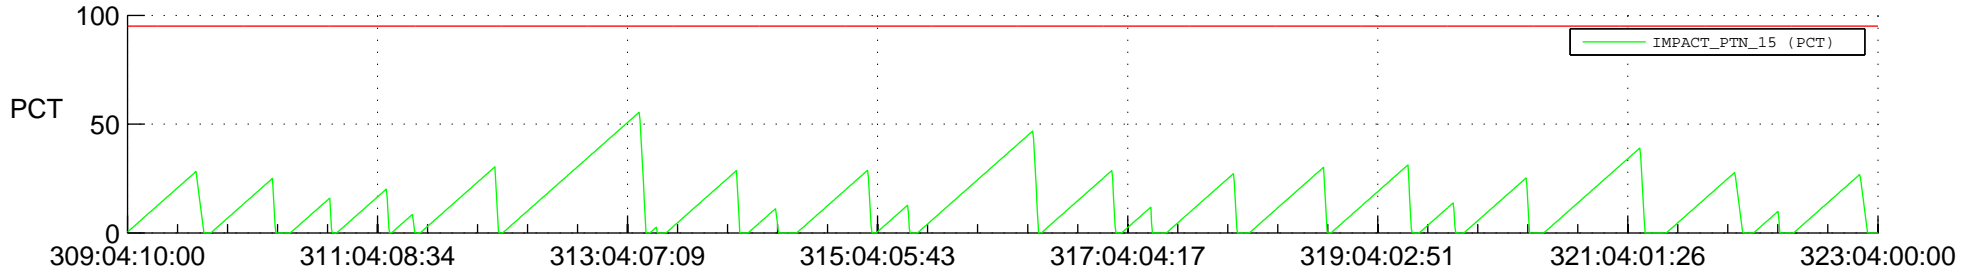

STEREO AHEAD SSR PCT Full Prediction

SWAVES_Percent_Full_Prediction

IMPACT_Percent_Full_Prediction

PLASTIC_Percent_Full_Prediction

Spacecraft_DownLink_Rate

Ground Time (2021:309:04:10:00.000 -2021:323:04:00:00.000)