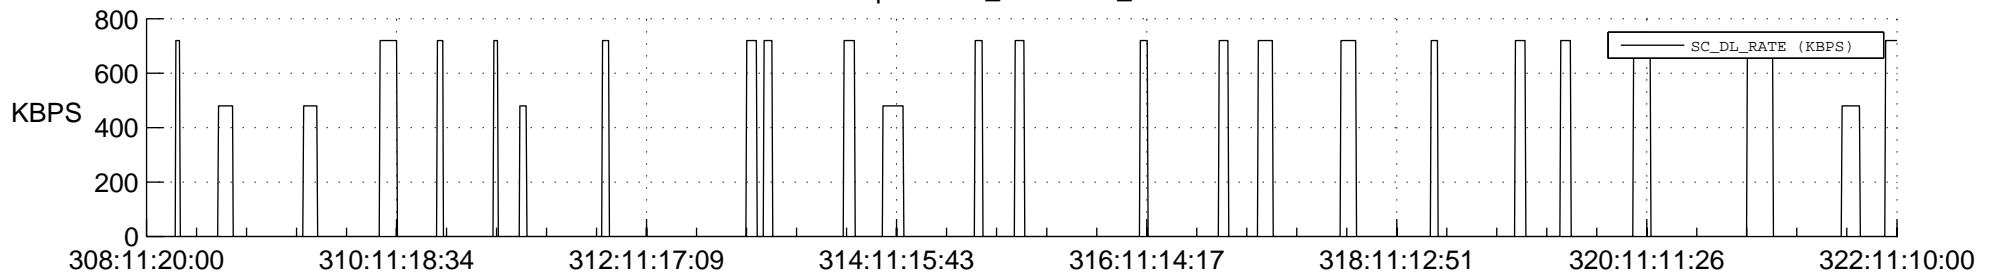

STEREO AHEAD SSR PCT Full Prediction

SWAVES_Percent_Full_Prediction

IMPACT_Percent_Full_Prediction

PLASTIC_Percent_Full_Prediction

Spacecraft_DownLink_Rate

Ground Time (2021:308:11:20:00.000 -2021:322:11:10:00.000)