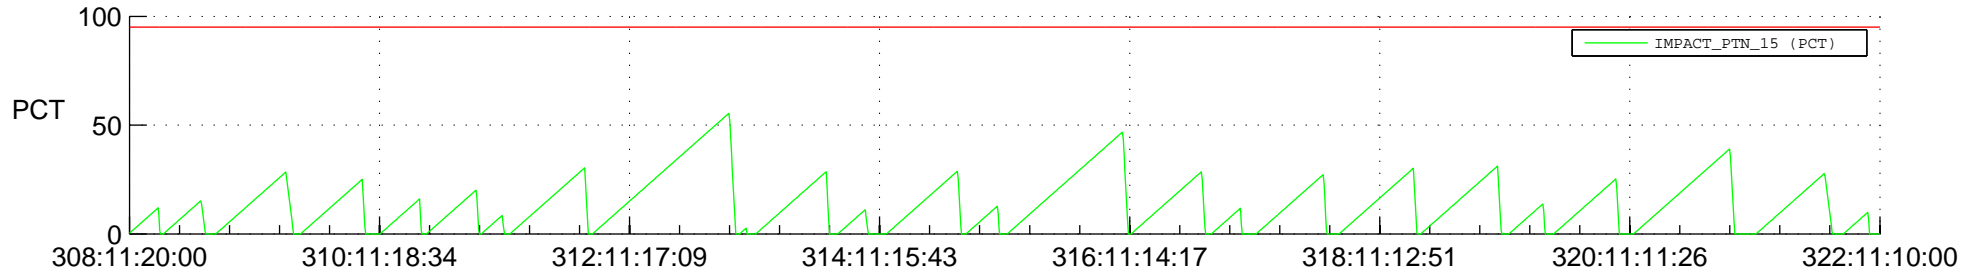

STEREO AHEAD SSR PCT Full Prediction

SWAVES_Percent_Full_Prediction

IMPACT_Percent_Full_Prediction

PLASTIC_Percent_Full_Prediction

Spacecraft_DownLink_Rate

Ground Time (2021:308:11:20:00.000 -2021:322:11:10:00.000)