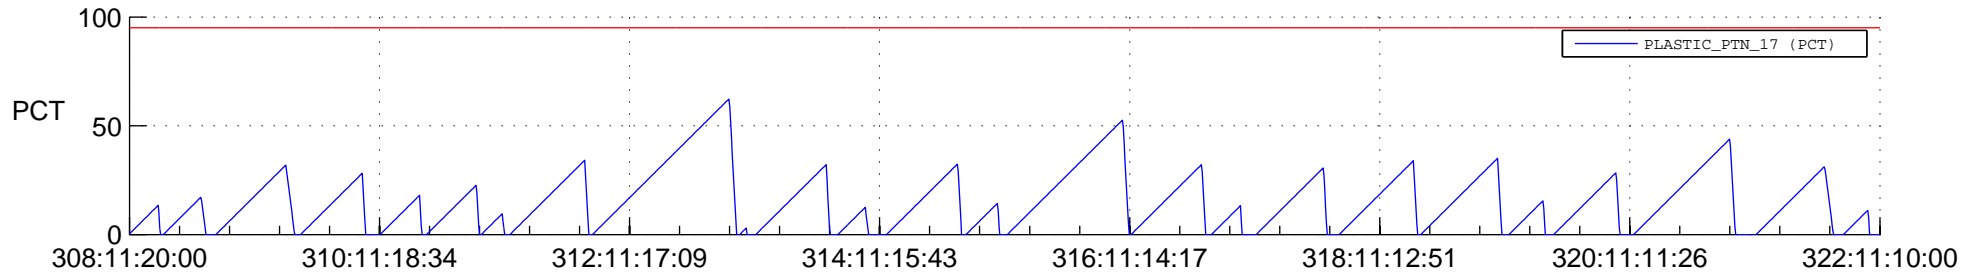

STEREO AHEAD SSR PCT Full Prediction

SWAVES_Percent_Full_Prediction

IMPACT_Percent_Full_Prediction

PLASTIC_Percent_Full_Prediction

Spacecraft_DownLink_Rate

Ground Time (2021:308:11:20:00.000 -2021:322:11:10:00.000)