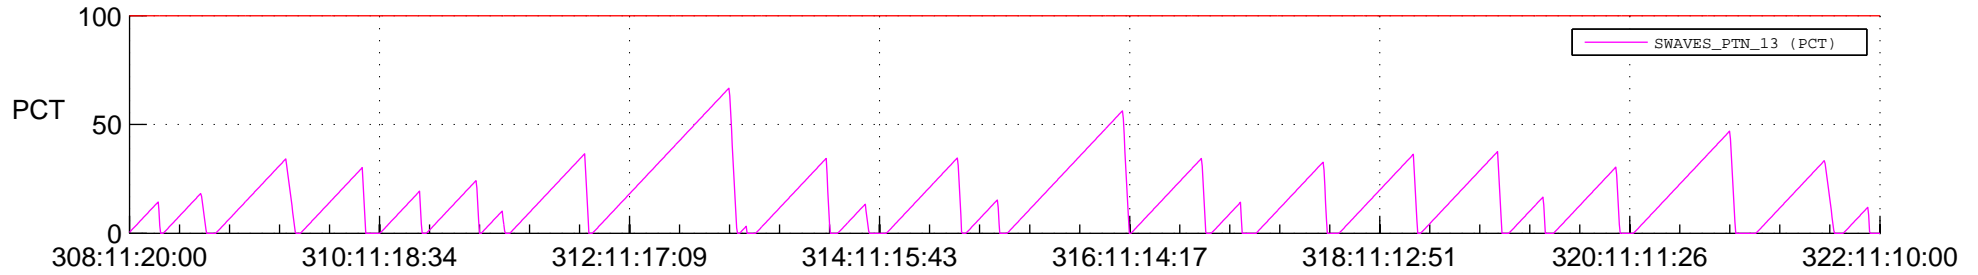

STEREO AHEAD SSR PCT Full Prediction

SWAVES_Percent_Full_Prediction

IMPACT_Percent_Full_Prediction

PLASTIC_Percent_Full_Prediction

Spacecraft_DownLink_Rate

Ground Time (2021:308:11:20:00.000 -2021:322:11:10:00.000)