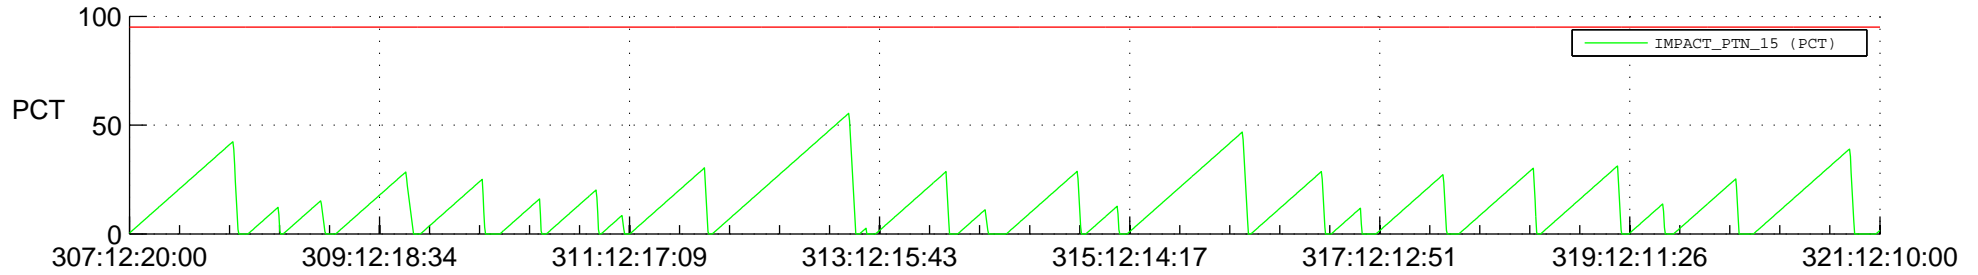

STEREO AHEAD SSR PCT Full Prediction

SWAVES_Percent_Full_Prediction

IMPACT_Percent_Full_Prediction

PLASTIC_Percent_Full_Prediction

Spacecraft_DownLink_Rate

Ground Time (2021:307:12:20:00.000 -2021:321:12:10:00.000)