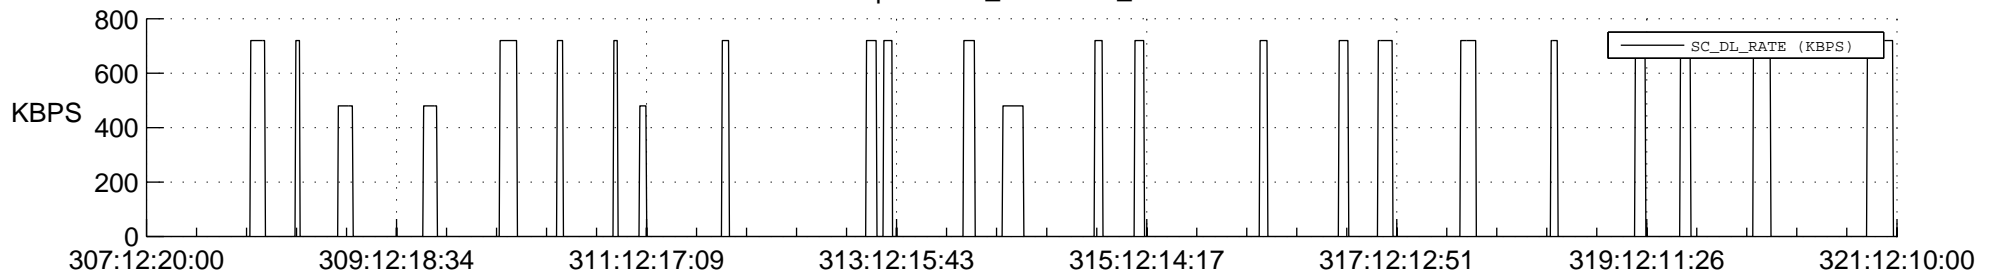

STEREO AHEAD SSR PCT Full Prediction

SWAVES_Percent_Full_Prediction

IMPACT_Percent_Full_Prediction

PLASTIC_Percent_Full_Prediction

Spacecraft_DownLink_Rate

Ground Time (2021:307:12:20:00.000 -2021:321:12:10:00.000)