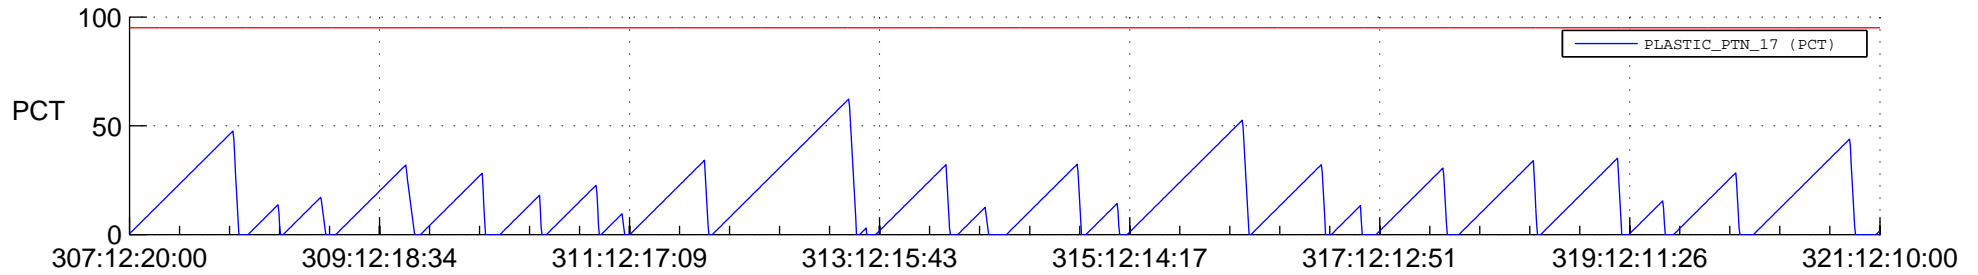

STEREO AHEAD SSR PCT Full Prediction

SWAVES_Percent_Full_Prediction

IMPACT_Percent_Full_Prediction

PLASTIC_Percent_Full_Prediction

Spacecraft_DownLink_Rate

Ground Time (2021:307:12:20:00.000 -2021:321:12:10:00.000)