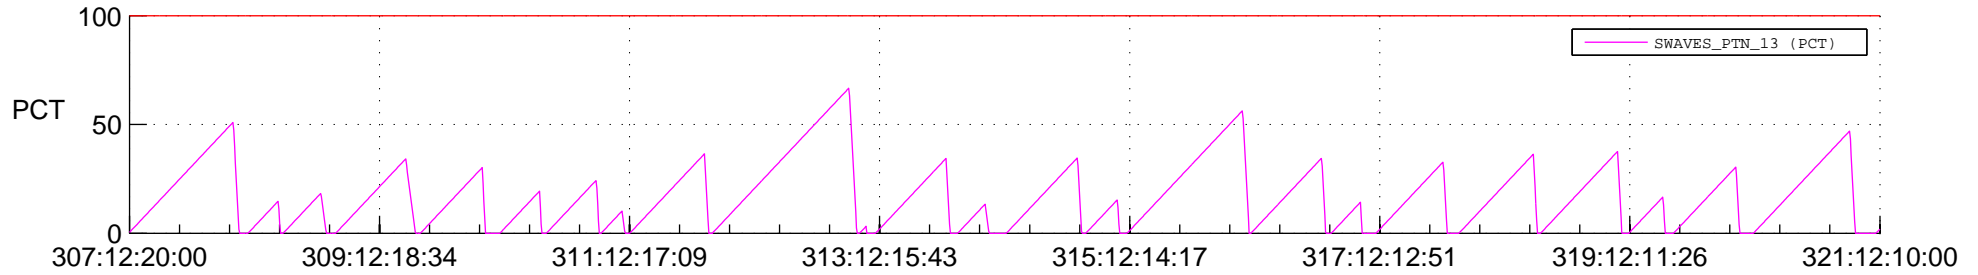

STEREO AHEAD SSR PCT Full Prediction

SWAVES_Percent_Full_Prediction

IMPACT_Percent_Full_Prediction

PLASTIC_Percent_Full_Prediction

Spacecraft_DownLink_Rate

Ground Time (2021:307:12:20:00.000 -2021:321:12:10:00.000)