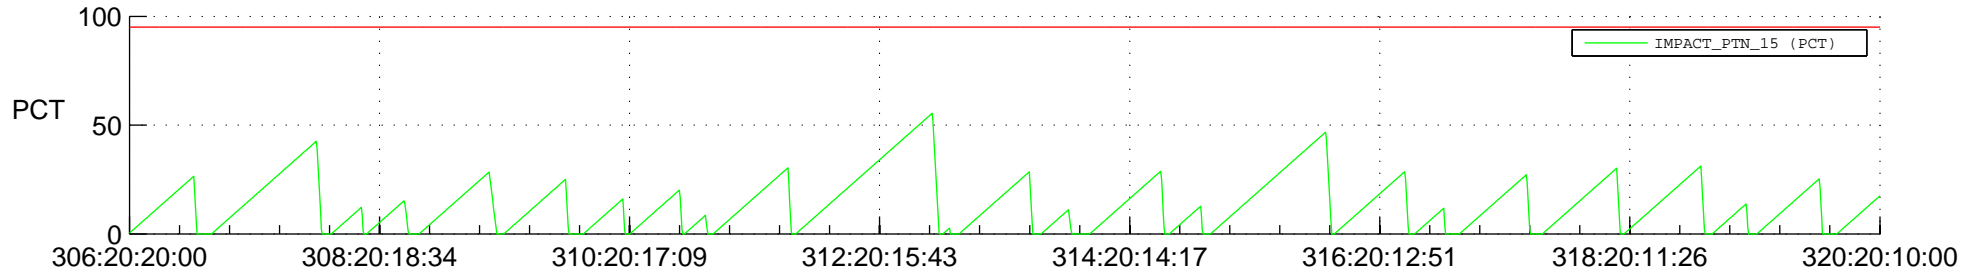

STEREO AHEAD SSR PCT Full Prediction

SWAVES_Percent_Full_Prediction

IMPACT_Percent_Full_Prediction

PLASTIC_Percent_Full_Prediction

Spacecraft_DownLink_Rate

Ground Time (2021:306:20:20:00.000 -2021:320:20:10:00.000)