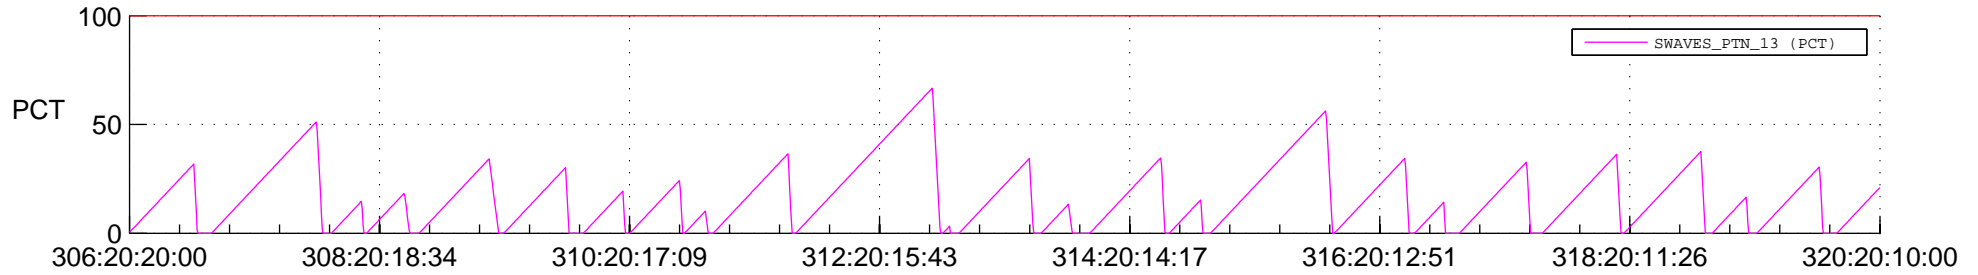

STEREO AHEAD SSR PCT Full Prediction

SWAVES_Percent_Full_Prediction

IMPACT_Percent_Full_Prediction

PLASTIC_Percent_Full_Prediction

Spacecraft_DownLink_Rate

Ground Time (2021:306:20:20:00.000 -2021:320:20:10:00.000)