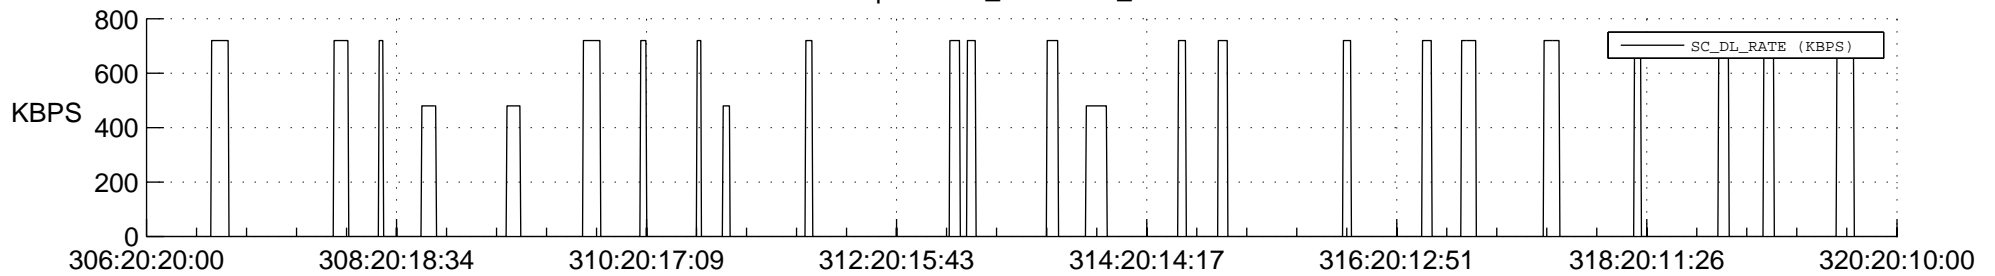

STEREO AHEAD SSR PCT Full Prediction

SWAVES_Percent_Full_Prediction

IMPACT_Percent_Full_Prediction

PLASTIC_Percent_Full_Prediction

Spacecraft_DownLink_Rate

Ground Time (2021:306:20:20:00.000 -2021:320:20:10:00.000)