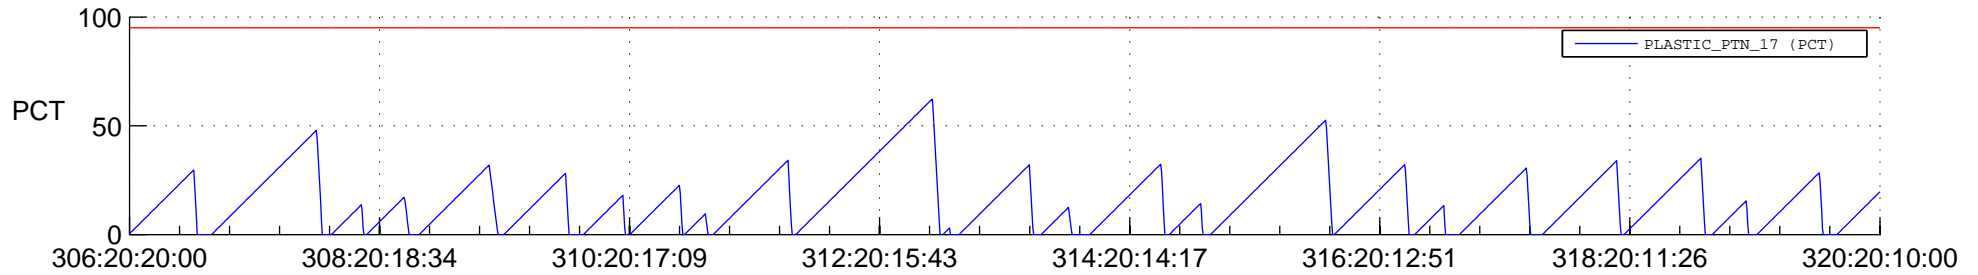

STEREO AHEAD SSR PCT Full Prediction

SWAVES_Percent_Full_Prediction

IMPACT_Percent_Full_Prediction

PLASTIC_Percent_Full_Prediction

Spacecraft_DownLink_Rate

Ground Time (2021:306:20:20:00.000 -2021:320:20:10:00.000)