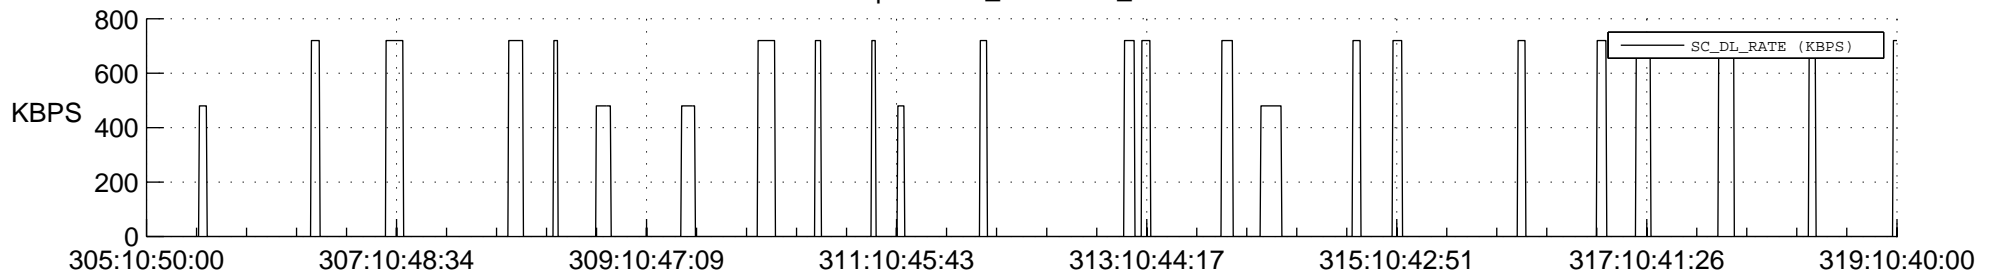

## Spacecraft\_DownLink\_Rate

Ground Time (2021:305:10:50:00.000 -2021:319:10:40:00.000)