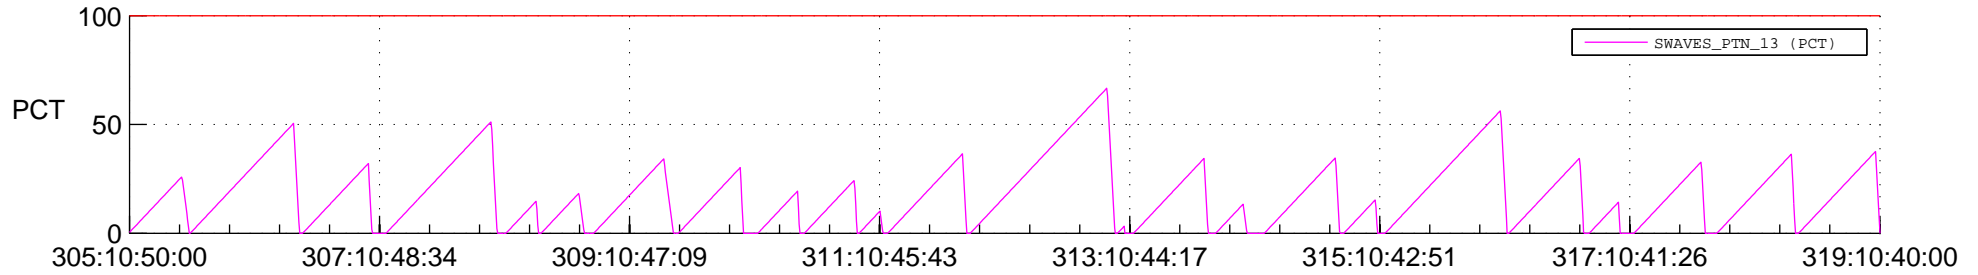

## SWAVES\_Percent\_Full\_Prediction

## Spacecraft\_DownLink\_Rate

Ground Time (2021:305:10:50:00.000 -2021:319:10:40:00.000)