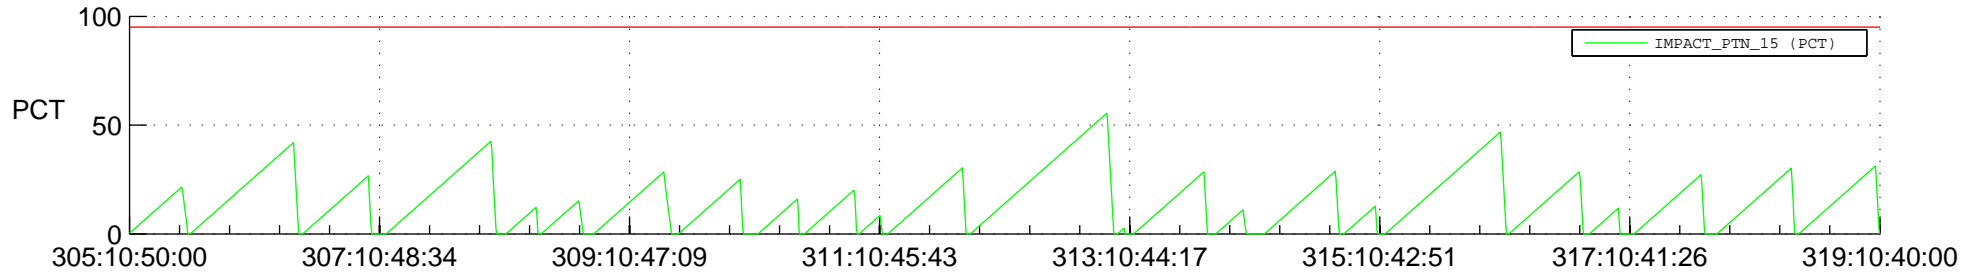

IMPACT_Percent_Full_Prediction