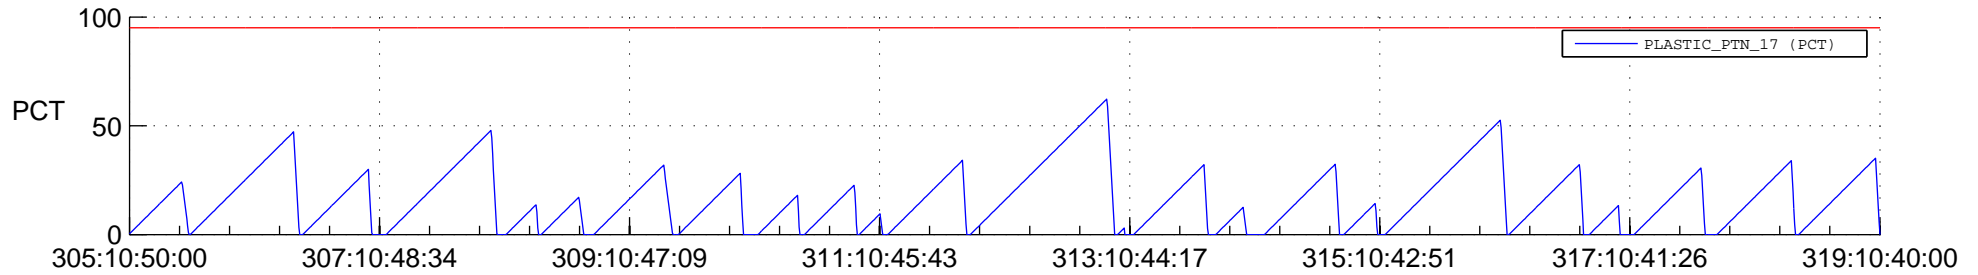

## SWAVES\_Percent\_Full\_Prediction

## Spacecraft\_DownLink\_Rate

Ground Time (2021:305:10:50:00.000 -2021:319:10:40:00.000)