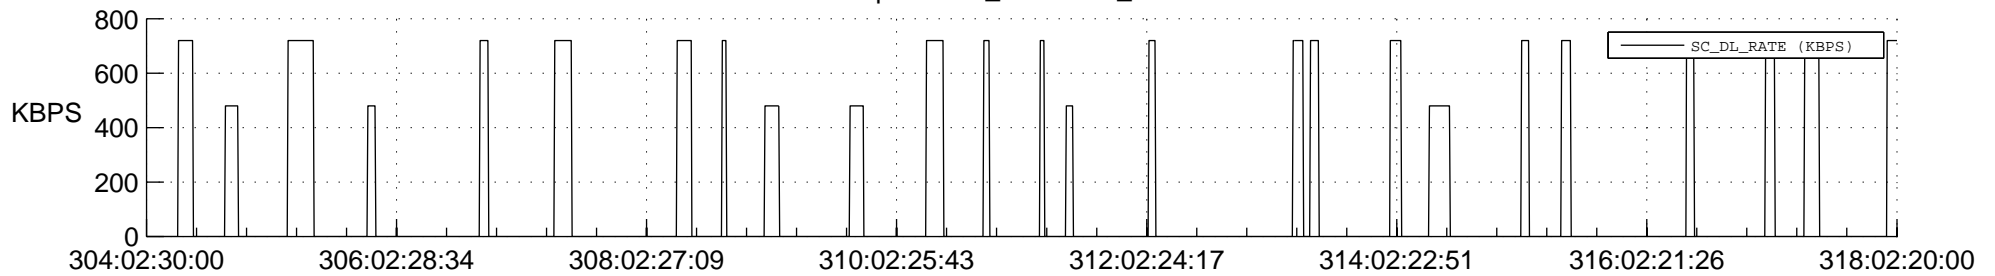

STEREO AHEAD SSR PCT Full Prediction

SWAVES_Percent_Full_Prediction

IMPACT_Percent_Full_Prediction

PLASTIC_Percent_Full_Prediction

Spacecraft_DownLink_Rate

Ground Time (2021:304:02:30:00.000 -2021:318:02:20:00.000)