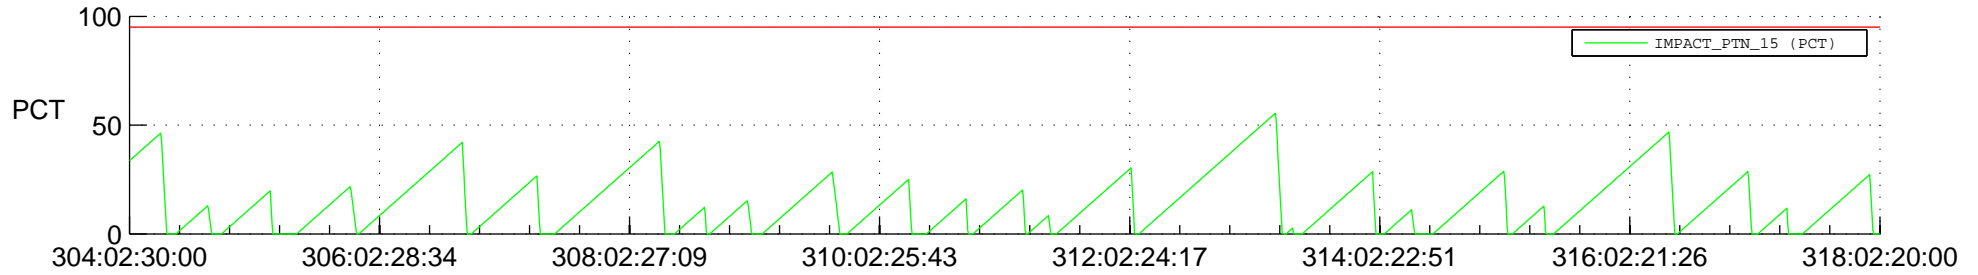

STEREO AHEAD SSR PCT Full Prediction

SWAVES_Percent_Full_Prediction

IMPACT_Percent_Full_Prediction

PLASTIC_Percent_Full_Prediction

Spacecraft_DownLink_Rate

Ground Time (2021:304:02:30:00.000 -2021:318:02:20:00.000)