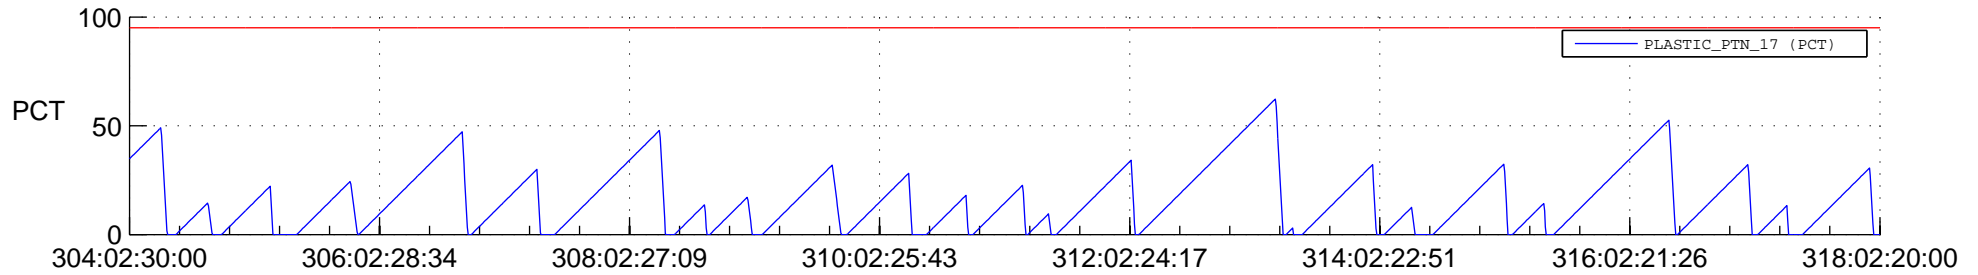

STEREO AHEAD SSR PCT Full Prediction

SWAVES_Percent_Full_Prediction

IMPACT_Percent_Full_Prediction

PLASTIC_Percent_Full_Prediction

Spacecraft_DownLink_Rate

Ground Time (2021:304:02:30:00.000 -2021:318:02:20:00.000)