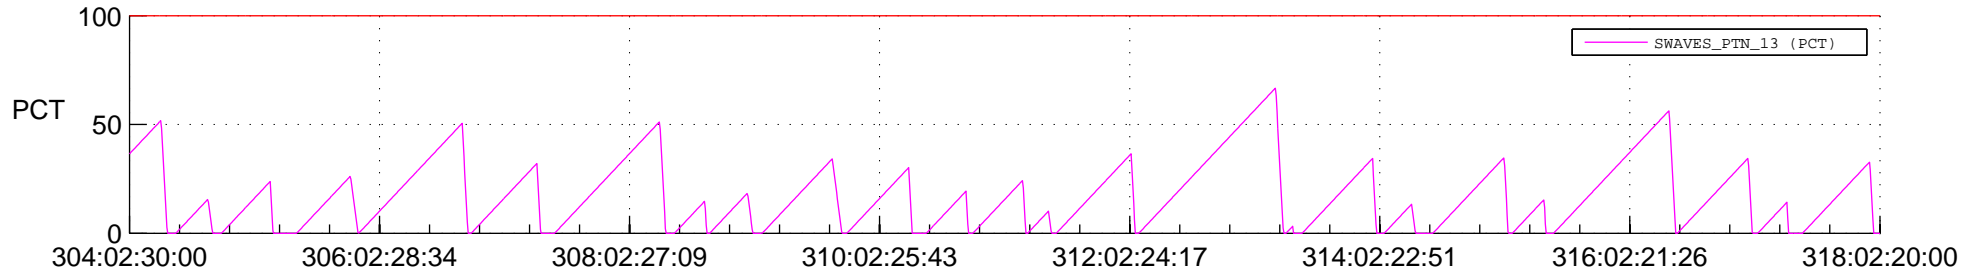

STEREO AHEAD SSR PCT Full Prediction

SWAVES_Percent_Full_Prediction

IMPACT_Percent_Full_Prediction

PLASTIC_Percent_Full_Prediction

Spacecraft_DownLink_Rate

Ground Time (2021:304:02:30:00.000 -2021:318:02:20:00.000)