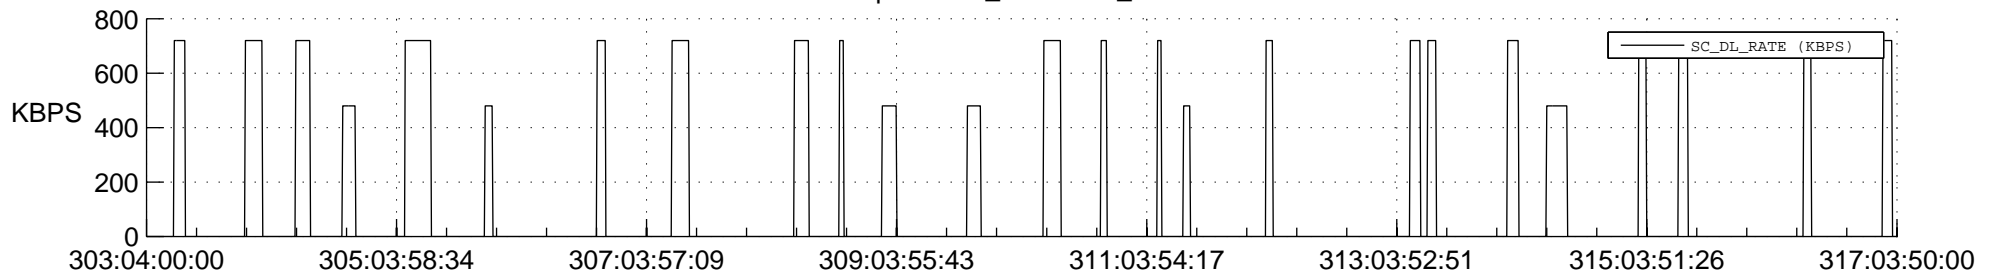

STEREO AHEAD SSR PCT Full Prediction

SWAVES_Percent_Full_Prediction

IMPACT_Percent_Full_Prediction

PLASTIC_Percent_Full_Prediction

Spacecraft_DownLink_Rate

Ground Time (2021:303:04:00:00.000 -2021:317:03:50:00.000)