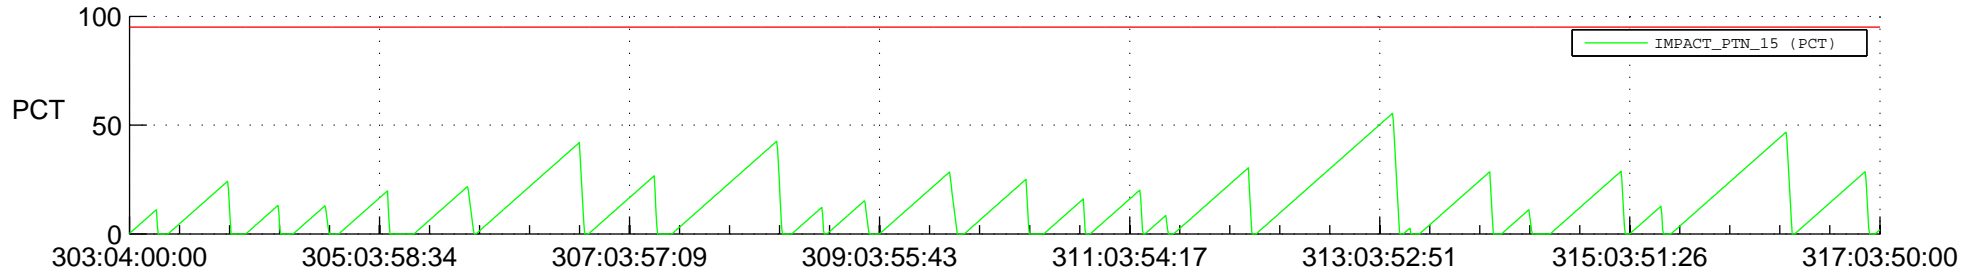

STEREO AHEAD SSR PCT Full Prediction

SWAVES_Percent_Full_Prediction

IMPACT_Percent_Full_Prediction

PLASTIC_Percent_Full_Prediction

Spacecraft_DownLink_Rate

Ground Time (2021:303:04:00:00.000 -2021:317:03:50:00.000)