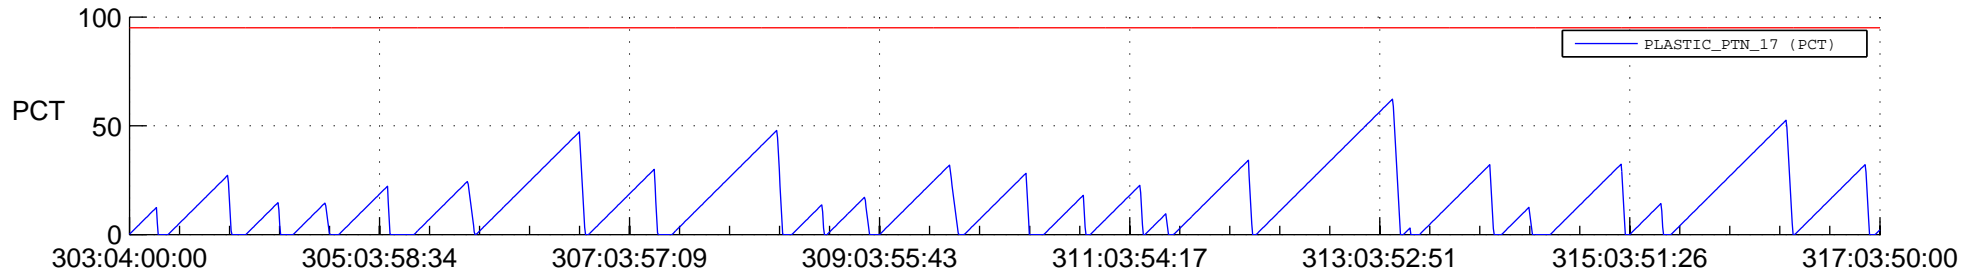

STEREO AHEAD SSR PCT Full Prediction

SWAVES_Percent_Full_Prediction

IMPACT_Percent_Full_Prediction

PLASTIC_Percent_Full_Prediction

Spacecraft_DownLink_Rate

Ground Time (2021:303:04:00:00.000 -2021:317:03:50:00.000)