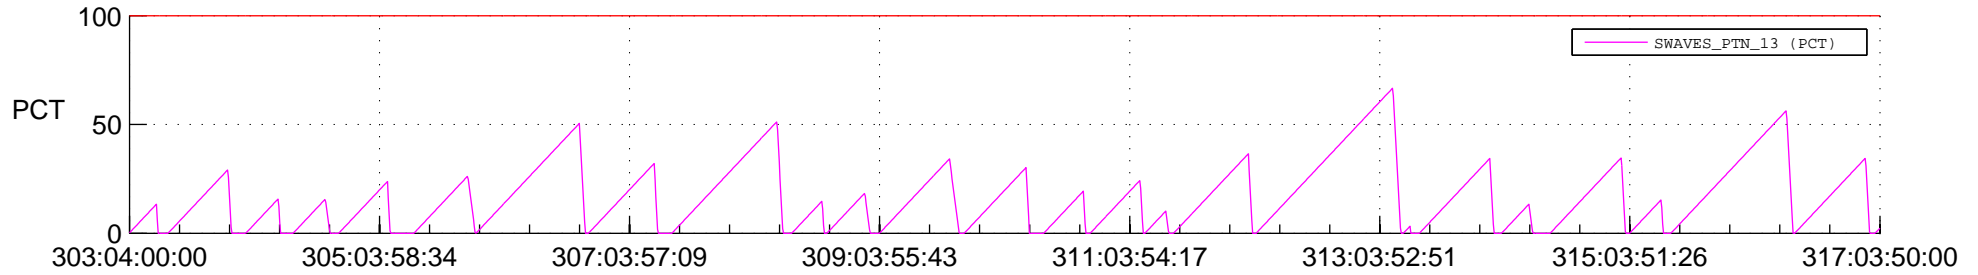

STEREO AHEAD SSR PCT Full Prediction

SWAVES_Percent_Full_Prediction

IMPACT_Percent_Full_Prediction

PLASTIC_Percent_Full_Prediction

Spacecraft_DownLink_Rate

Ground Time (2021:303:04:00:00.000 -2021:317:03:50:00.000)