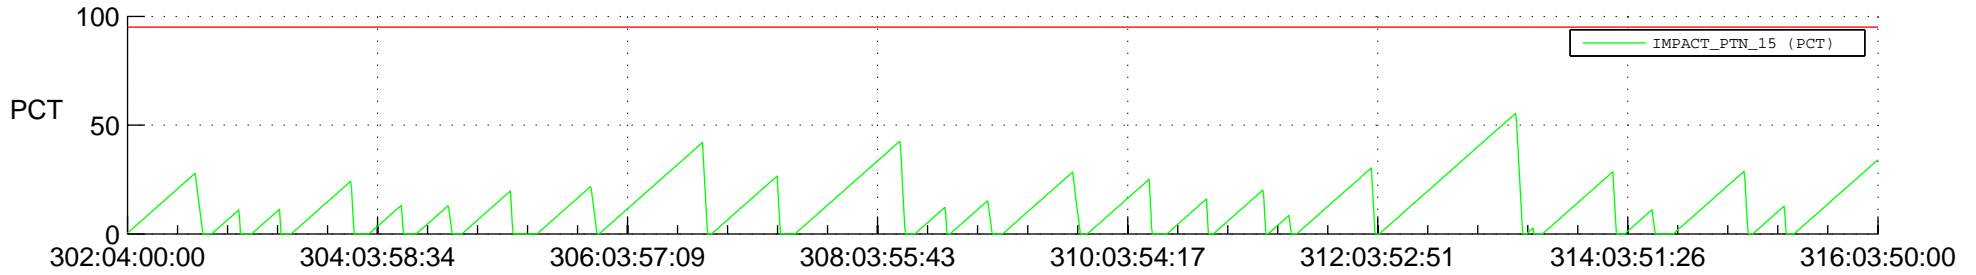

STEREO AHEAD SSR PCT Full Prediction

SWAVES_Percent_Full_Prediction

IMPACT_Percent_Full_Prediction

PLASTIC_Percent_Full_Prediction

Spacecraft_DownLink_Rate

Ground Time (2021:302:04:00:00.000 -2021:316:03:50:00.000)