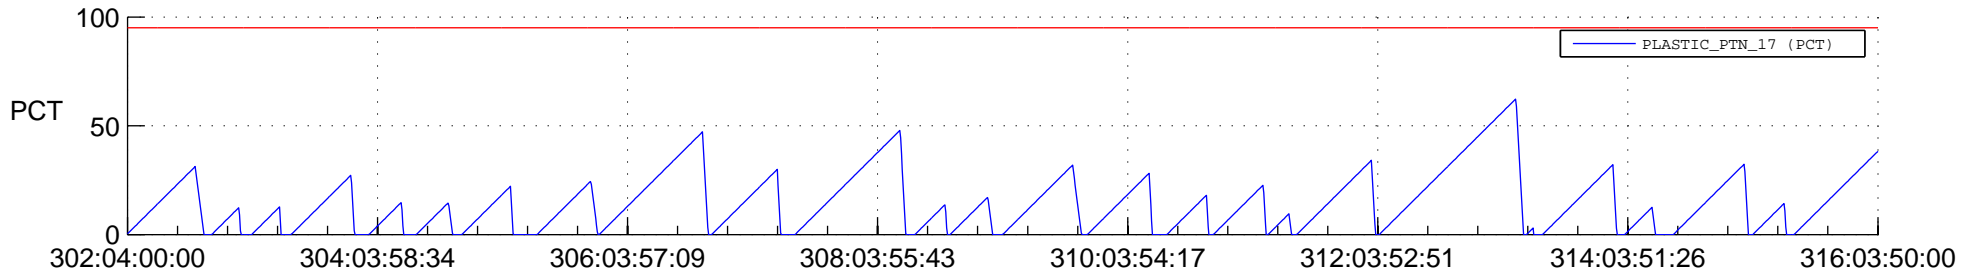

STEREO AHEAD SSR PCT Full Prediction

SWAVES_Percent_Full_Prediction

IMPACT_Percent_Full_Prediction

PLASTIC_Percent_Full_Prediction

Spacecraft_DownLink_Rate

Ground Time (2021:302:04:00:00.000 -2021:316:03:50:00.000)