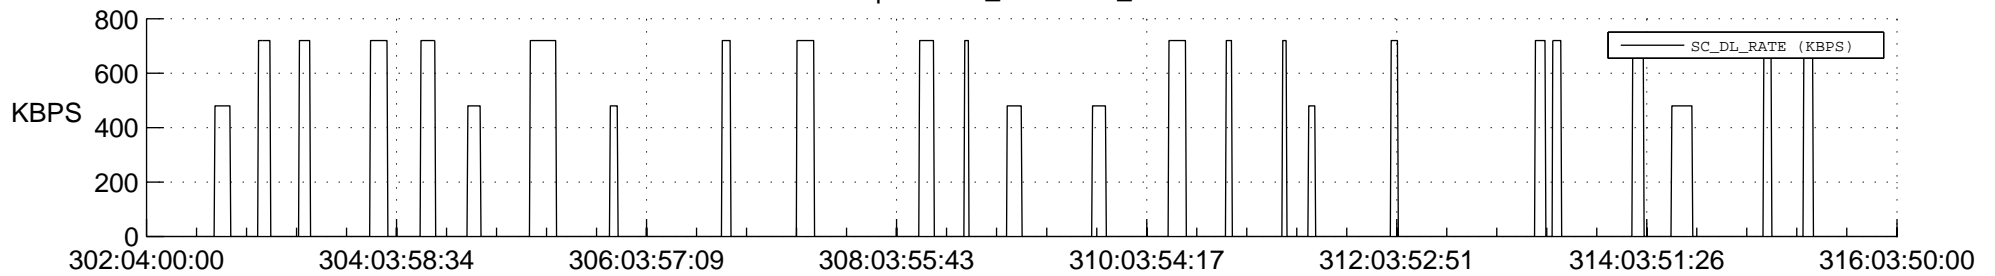

STEREO AHEAD SSR PCT Full Prediction

SWAVES_Percent_Full_Prediction

IMPACT_Percent_Full_Prediction

PLASTIC_Percent_Full_Prediction

Spacecraft_DownLink_Rate

Ground Time (2021:302:04:00:00.000 -2021:316:03:50:00.000)