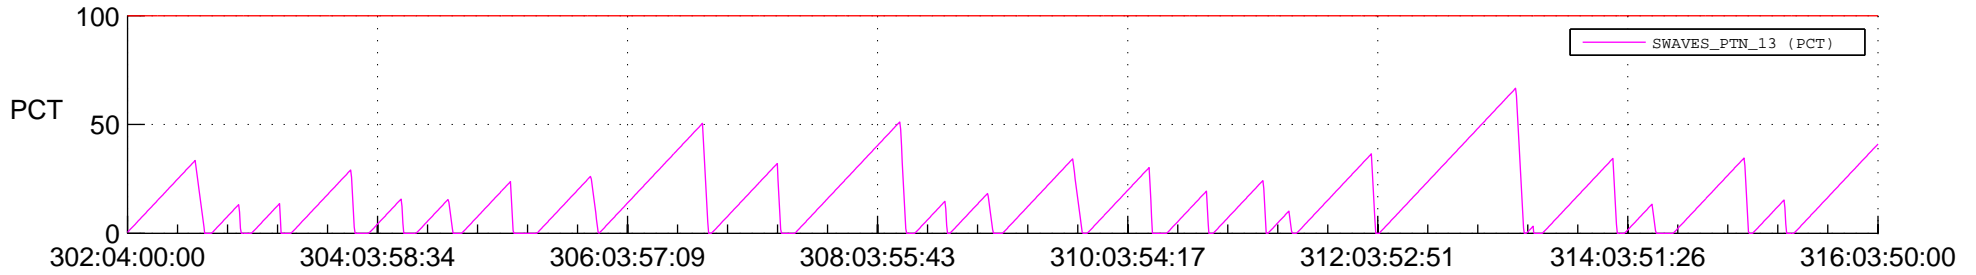

STEREO AHEAD SSR PCT Full Prediction

SWAVES_Percent_Full_Prediction

IMPACT_Percent_Full_Prediction

PLASTIC_Percent_Full_Prediction

Spacecraft_DownLink_Rate

Ground Time (2021:302:04:00:00.000 -2021:316:03:50:00.000)