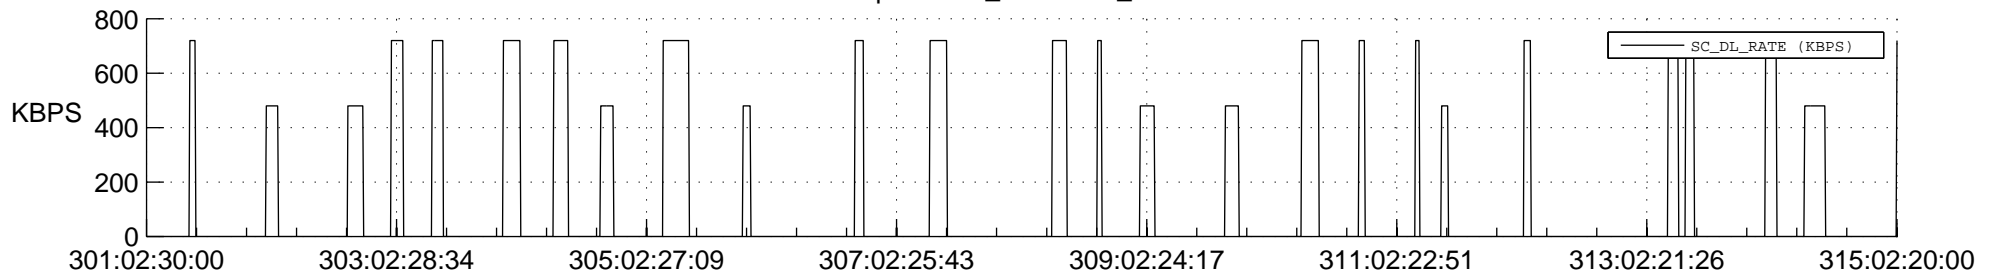

STEREO AHEAD SSR PCT Full Prediction

SWAVES_Percent_Full_Prediction

IMPACT_Percent_Full_Prediction

PLASTIC_Percent_Full_Prediction

Spacecraft_DownLink_Rate

Ground Time (2021:301:02:30:00.000 -2021:315:02:20:00.000)