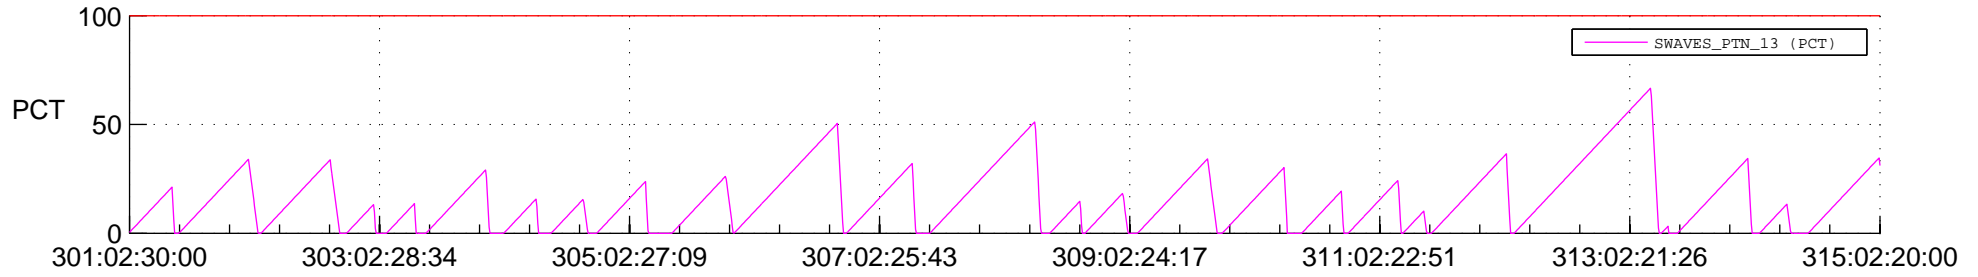

STEREO AHEAD SSR PCT Full Prediction

SWAVES_Percent_Full_Prediction

IMPACT_Percent_Full_Prediction

PLASTIC_Percent_Full_Prediction

Spacecraft_DownLink_Rate

Ground Time (2021:301:02:30:00.000 -2021:315:02:20:00.000)