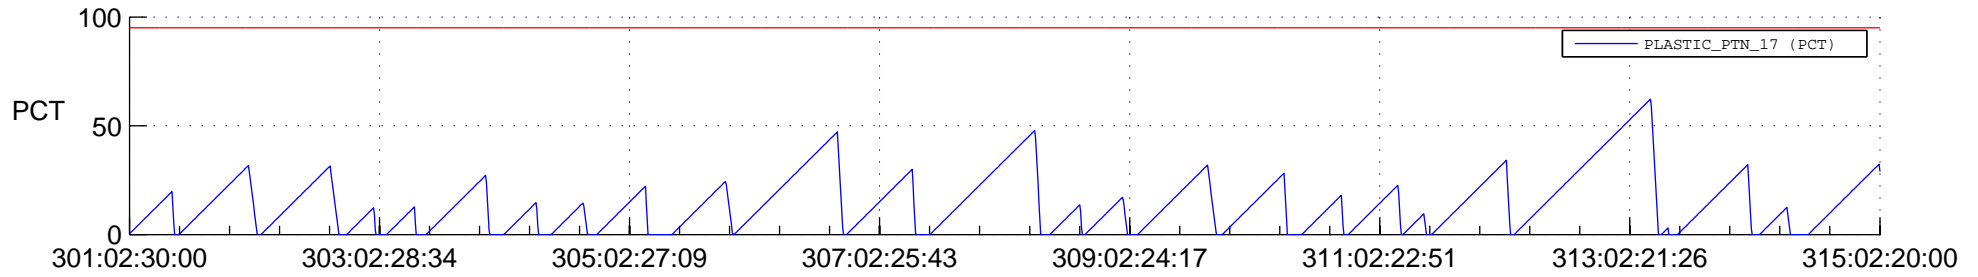

STEREO AHEAD SSR PCT Full Prediction

SWAVES_Percent_Full_Prediction

IMPACT_Percent_Full_Prediction

PLASTIC_Percent_Full_Prediction

Spacecraft_DownLink_Rate

Ground Time (2021:301:02:30:00.000 -2021:315:02:20:00.000)