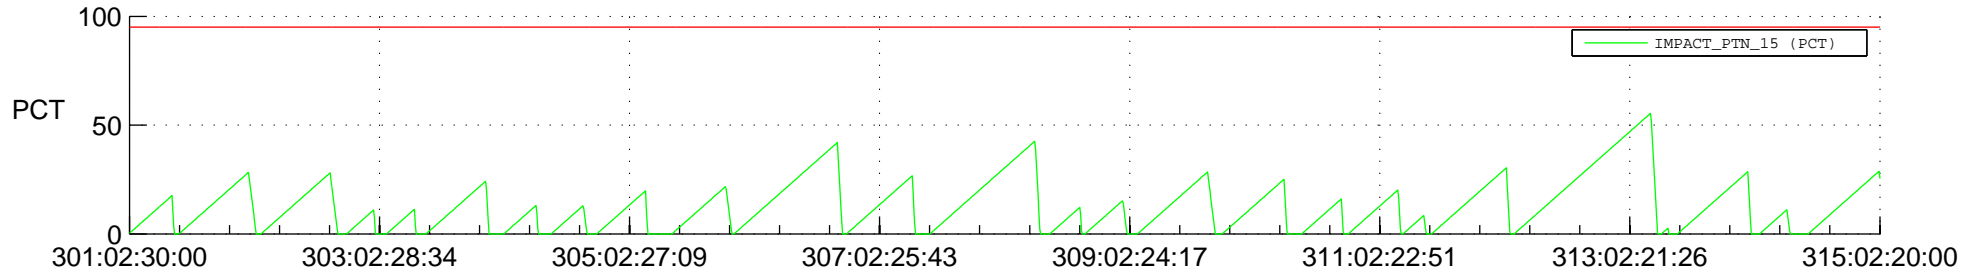

STEREO AHEAD SSR PCT Full Prediction

SWAVES_Percent_Full_Prediction

IMPACT_Percent_Full_Prediction

PLASTIC_Percent_Full_Prediction

Spacecraft_DownLink_Rate

Ground Time (2021:301:02:30:00.000 -2021:315:02:20:00.000)