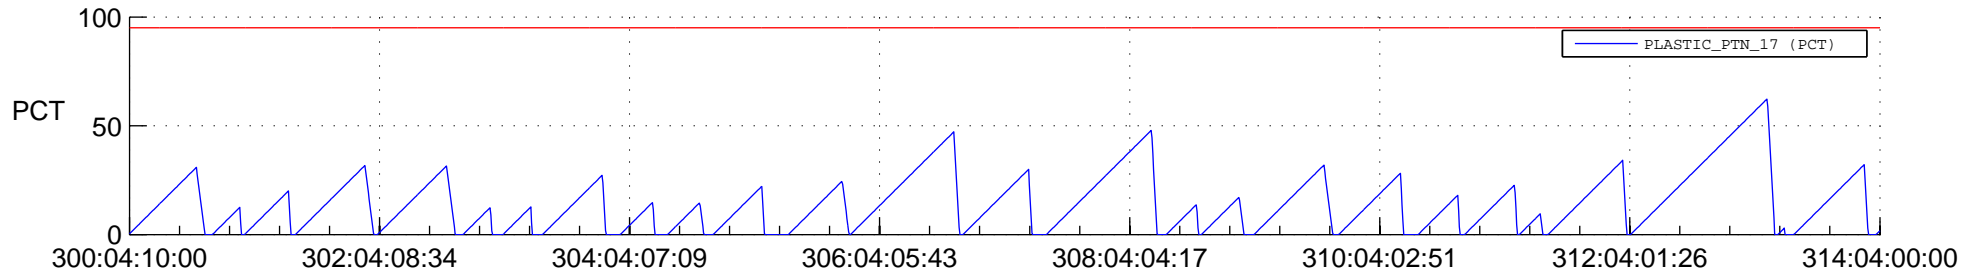

# STEREO AHEAD SSR PCT Full Prediction

## SWAVES\_Percent\_Full\_Prediction

## Spacecraft\_DownLink\_Rate

Ground Time (2021:300:04:10:00.000 -2021:314:04:00:00.000)