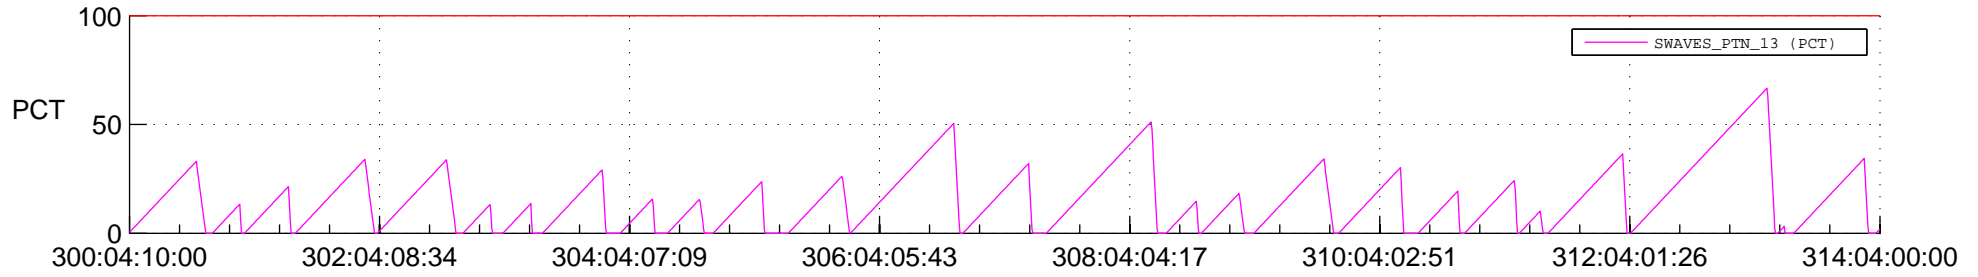

## SWAVES\_Percent\_Full\_Prediction

## Spacecraft\_DownLink\_Rate

Ground Time (2021:300:04:10:00.000 -2021:314:04:00:00.000)