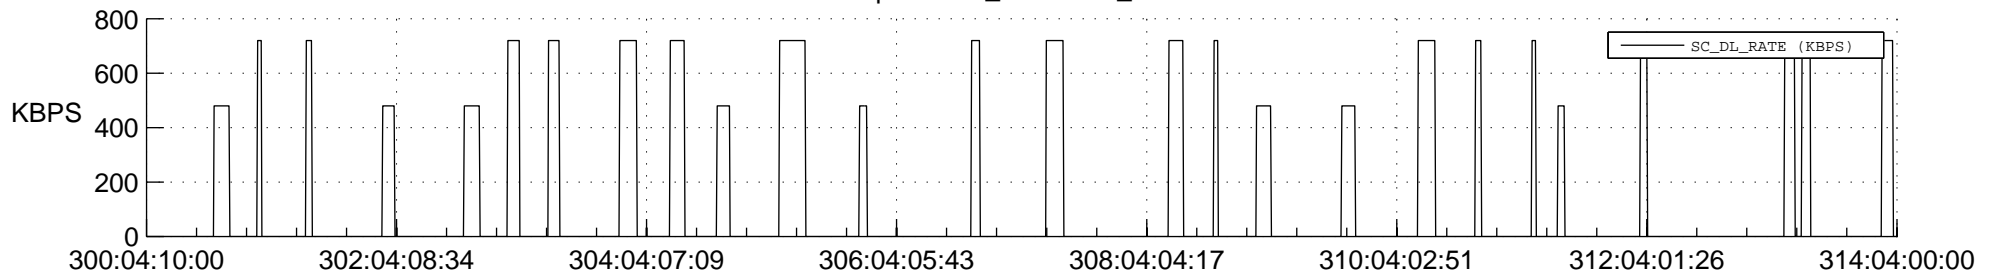

## Spacecraft\_DownLink\_Rate

Ground Time (2021:300:04:10:00.000 -2021:314:04:00:00.000)