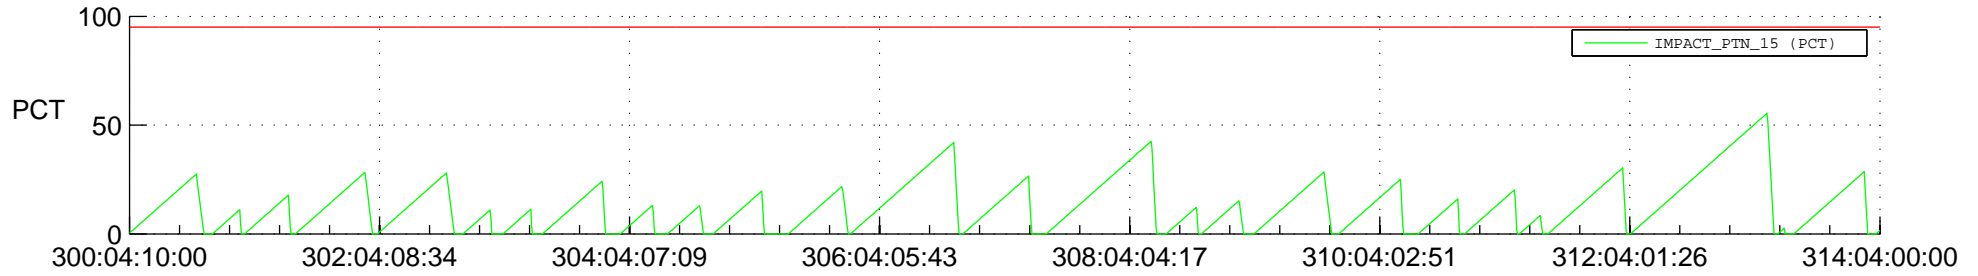

IMPACT_Percent_Full_Prediction