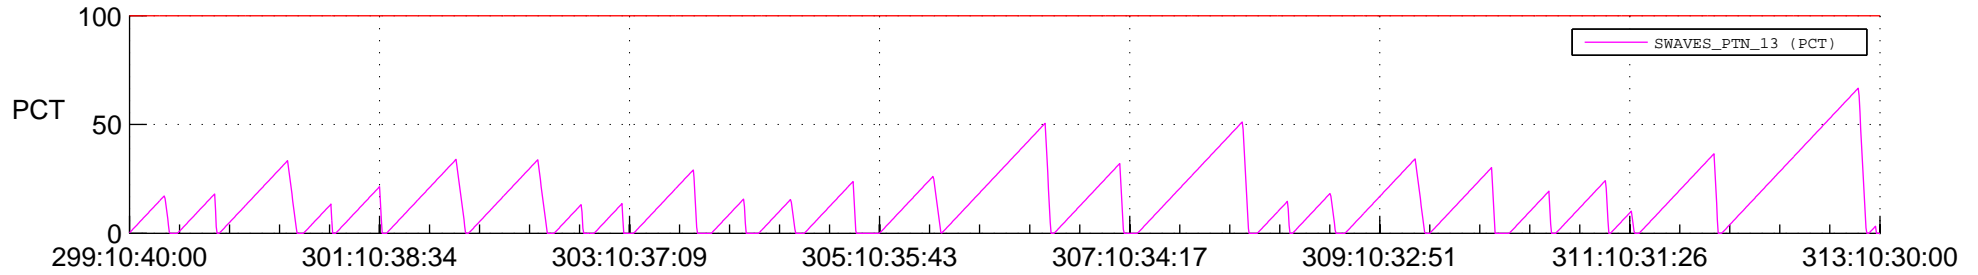

## SWAVES\_Percent\_Full\_Prediction

## Spacecraft\_DownLink\_Rate

Ground Time (2021:299:10:40:00.000 -2021:313:10:30:00.000)