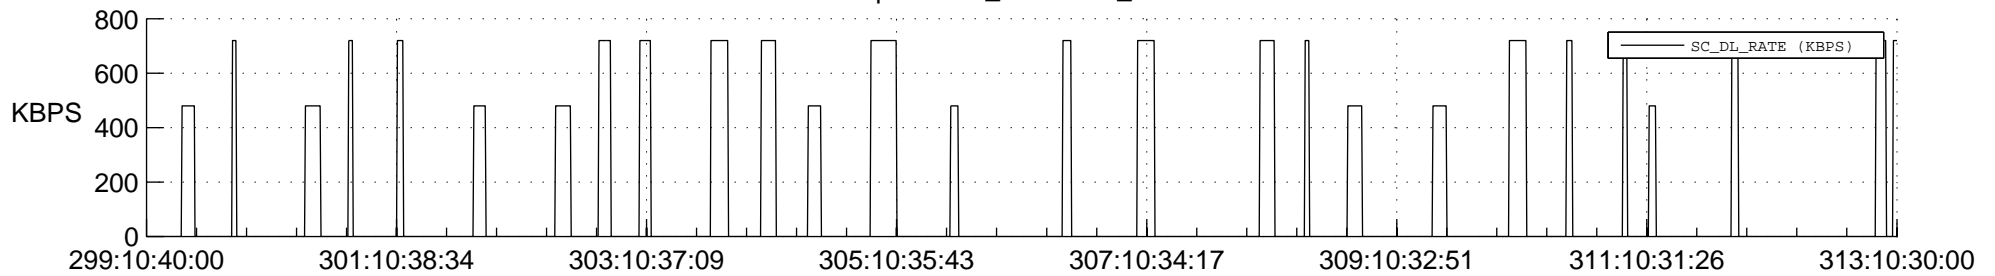

## Spacecraft\_DownLink\_Rate

Ground Time (2021:299:10:40:00.000 -2021:313:10:30:00.000)