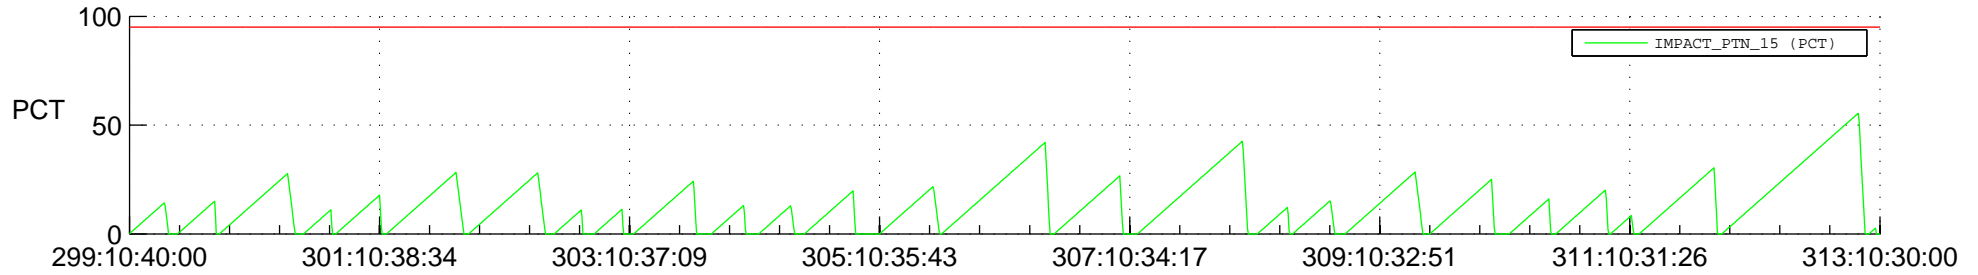

IMPACT_Percent_Full_Prediction