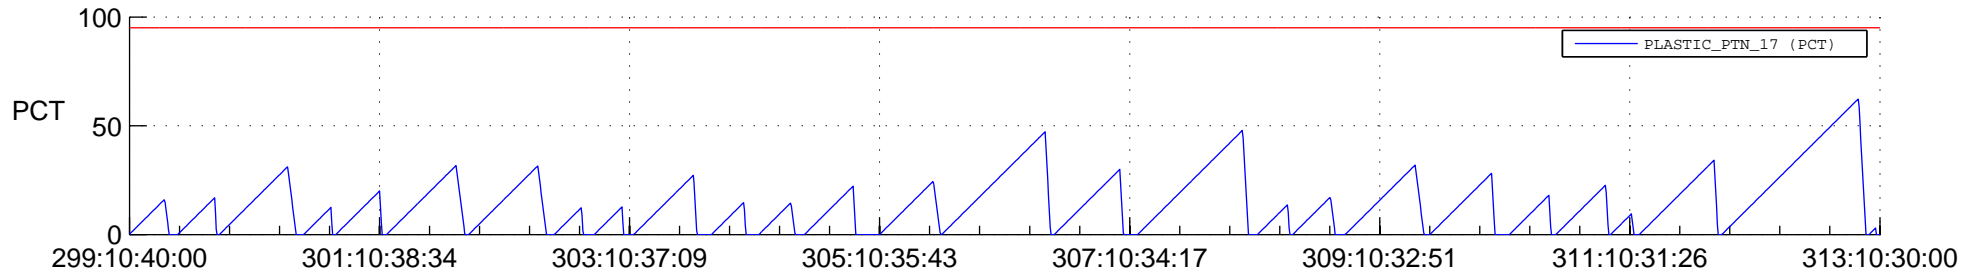

# STEREO AHEAD SSR PCT Full Prediction

## SWAVES\_Percent\_Full\_Prediction

## Spacecraft\_DownLink\_Rate

Ground Time (2021:299:10:40:00.000 -2021:313:10:30:00.000)