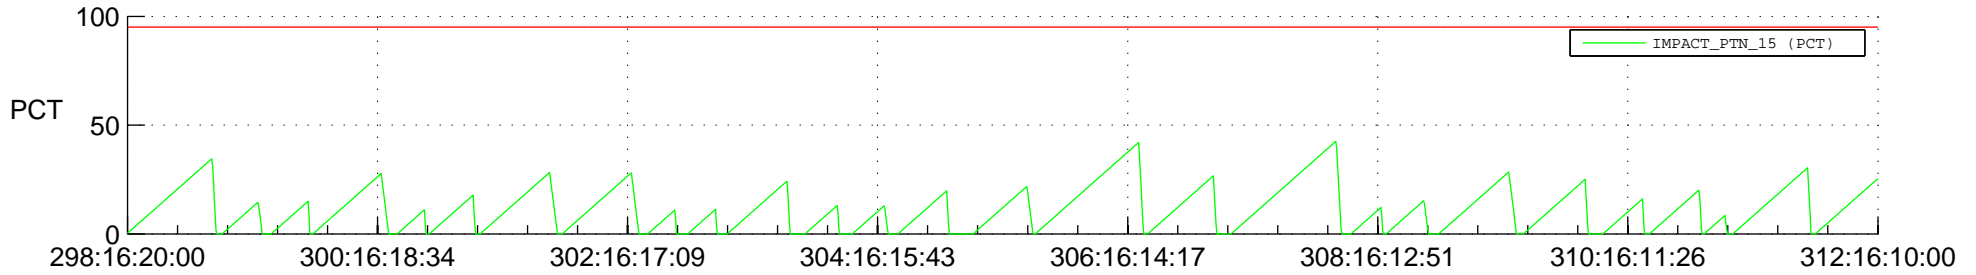

STEREO AHEAD SSR PCT Full Prediction

SWAVES_Percent_Full_Prediction

IMPACT_Percent_Full_Prediction

PLASTIC_Percent_Full_Prediction

Spacecraft_DownLink_Rate

Ground Time (2021:298:16:20:00.000 -2021:312:16:10:00.000)