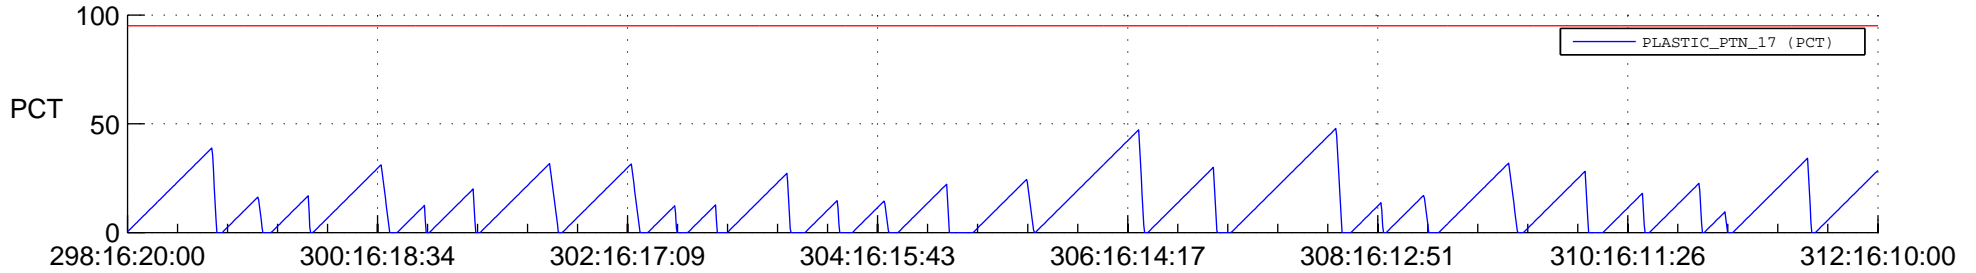

STEREO AHEAD SSR PCT Full Prediction

SWAVES_Percent_Full_Prediction

IMPACT_Percent_Full_Prediction

PLASTIC_Percent_Full_Prediction

Spacecraft_DownLink_Rate

Ground Time (2021:298:16:20:00.000 -2021:312:16:10:00.000)