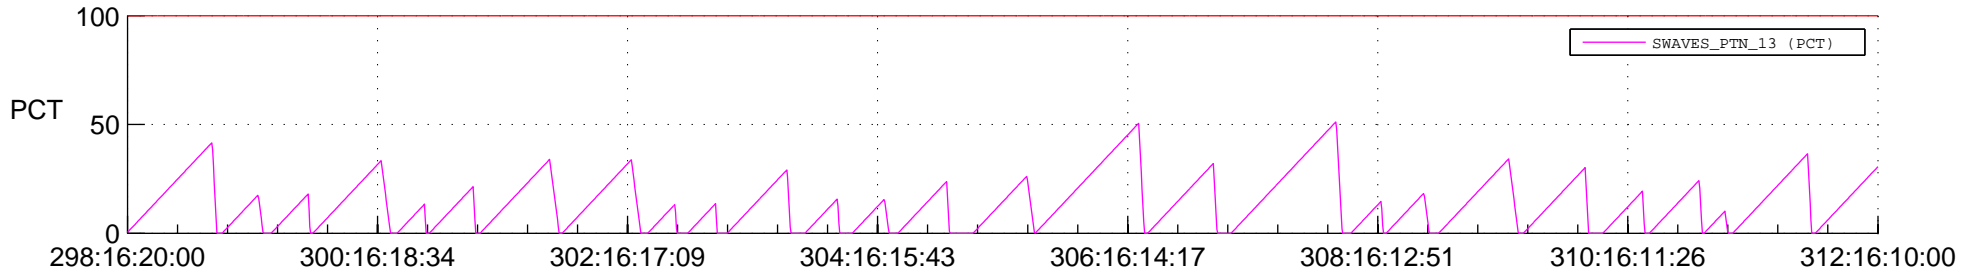

STEREO AHEAD SSR PCT Full Prediction

SWAVES_Percent_Full_Prediction

IMPACT_Percent_Full_Prediction

PLASTIC_Percent_Full_Prediction

Spacecraft_DownLink_Rate

Ground Time (2021:298:16:20:00.000 -2021:312:16:10:00.000)