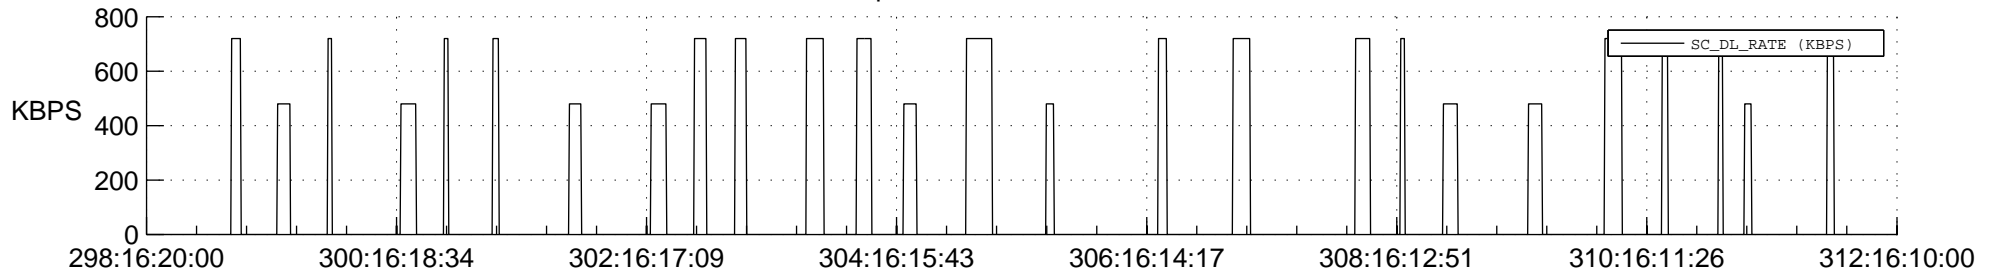

STEREO AHEAD SSR PCT Full Prediction

SWAVES_Percent_Full_Prediction

IMPACT_Percent_Full_Prediction

PLASTIC_Percent_Full_Prediction

Spacecraft_DownLink_Rate

Ground Time (2021:298:16:20:00.000 -2021:312:16:10:00.000)