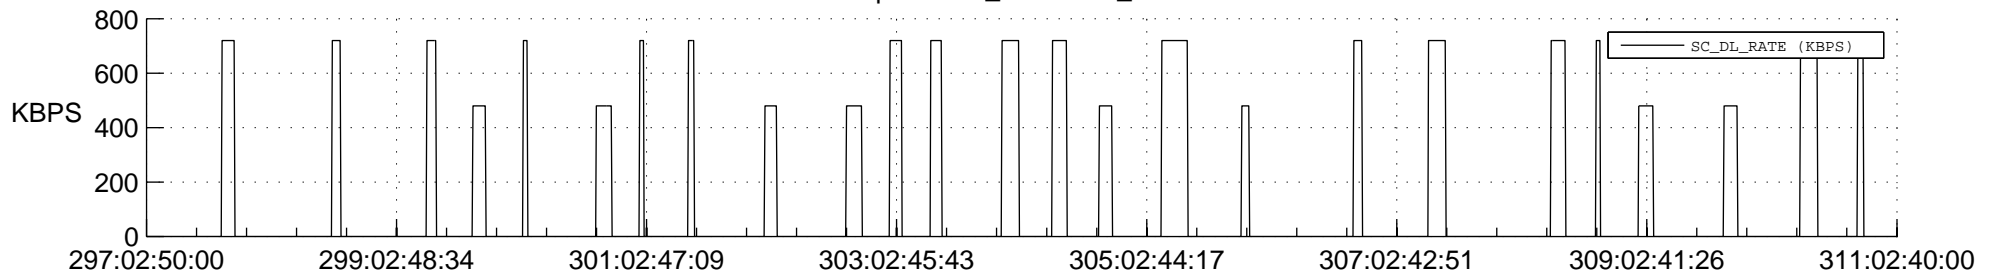

## Spacecraft\_DownLink\_Rate

Ground Time (2021:297:02:50:00.000 -2021:311:02:40:00.000)