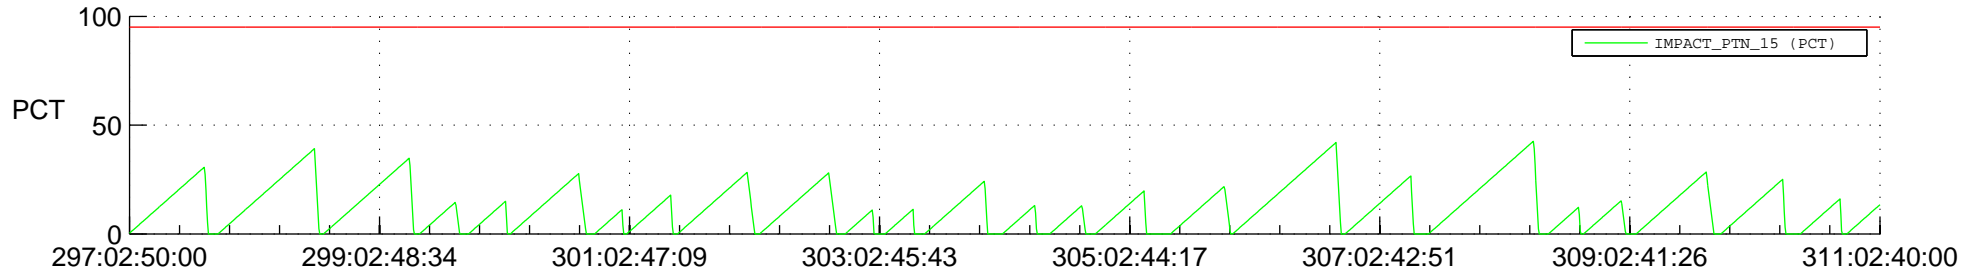

IMPACT_Percent_Full_Prediction