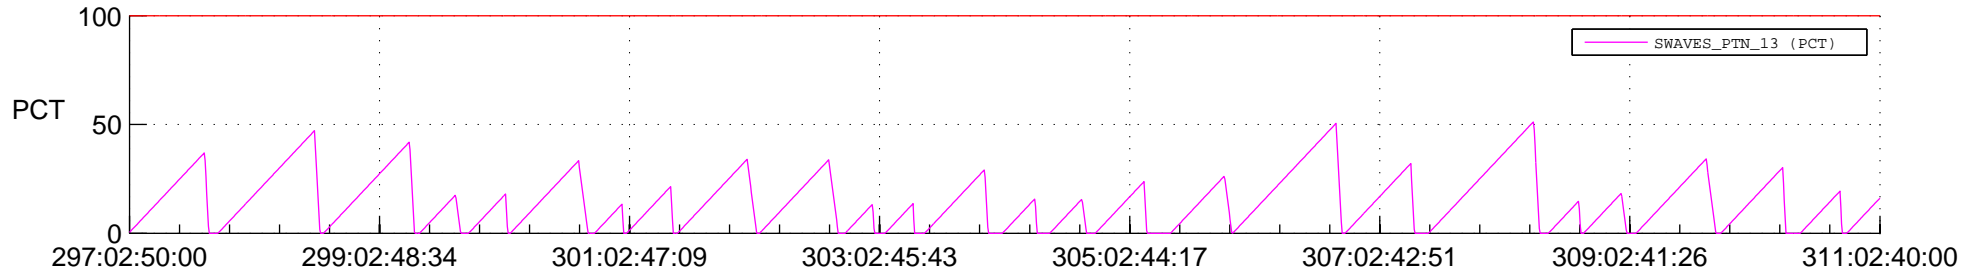

## SWAVES\_Percent\_Full\_Prediction

## Spacecraft\_DownLink\_Rate

Ground Time (2021:297:02:50:00.000 -2021:311:02:40:00.000)