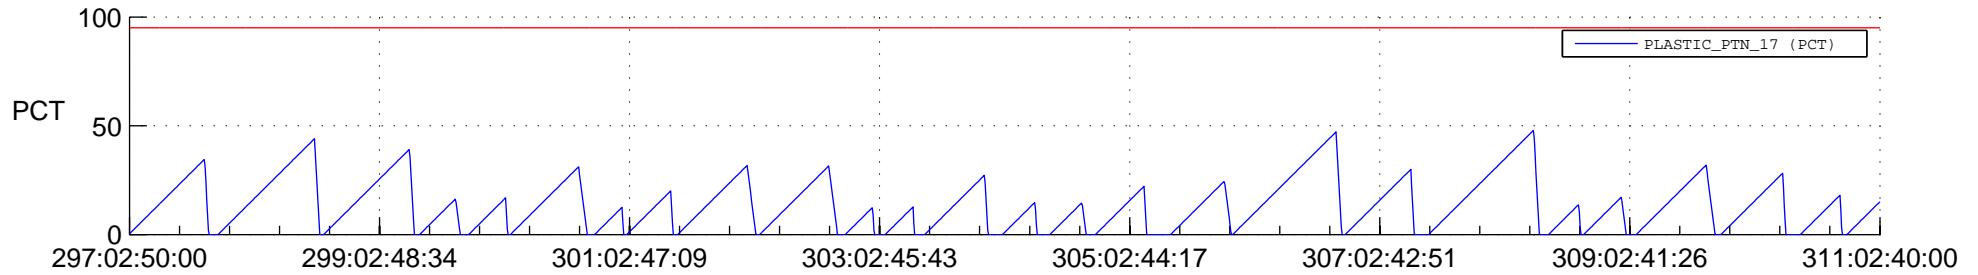

## SWAVES\_Percent\_Full\_Prediction

## Spacecraft\_DownLink\_Rate

Ground Time (2021:297:02:50:00.000 -2021:311:02:40:00.000)