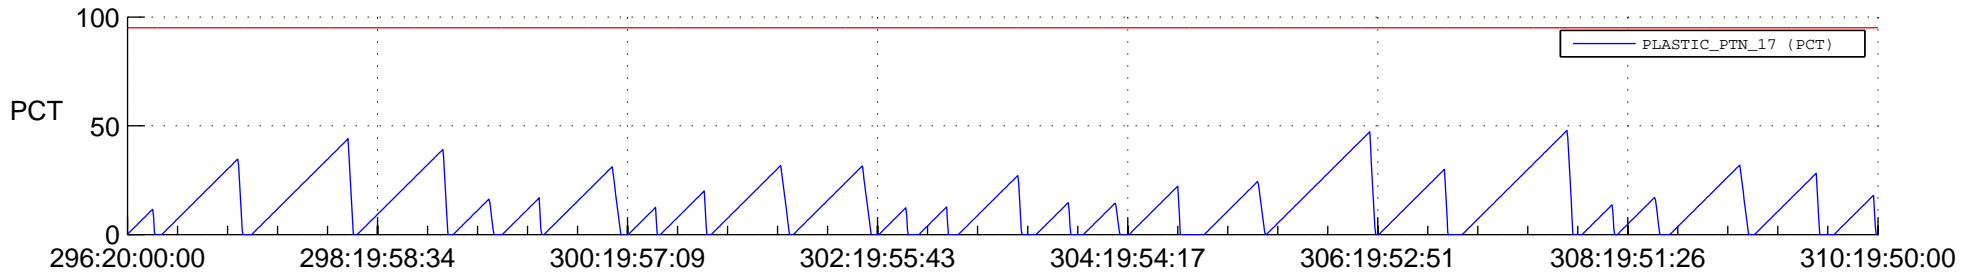

STEREO AHEAD SSR PCT Full Prediction

SWAVES_Percent_Full_Prediction

IMPACT_Percent_Full_Prediction

PLASTIC_Percent_Full_Prediction

Spacecraft_DownLink_Rate

Ground Time (2021:296:20:00:00.000 -2021:310:19:50:00.000)