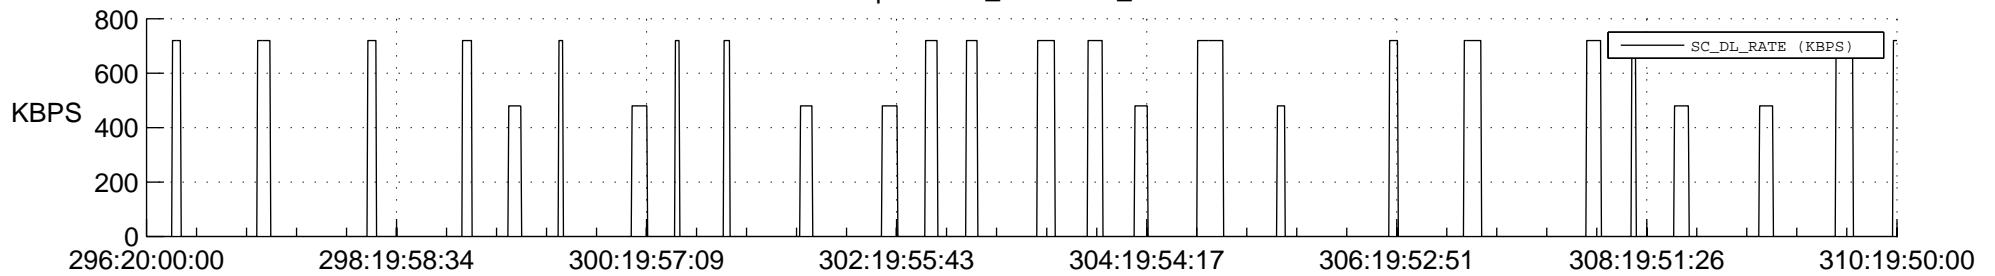

STEREO AHEAD SSR PCT Full Prediction

SWAVES_Percent_Full_Prediction

IMPACT_Percent_Full_Prediction

PLASTIC_Percent_Full_Prediction

Spacecraft_DownLink_Rate

Ground Time (2021:296:20:00:00.000 -2021:310:19:50:00.000)