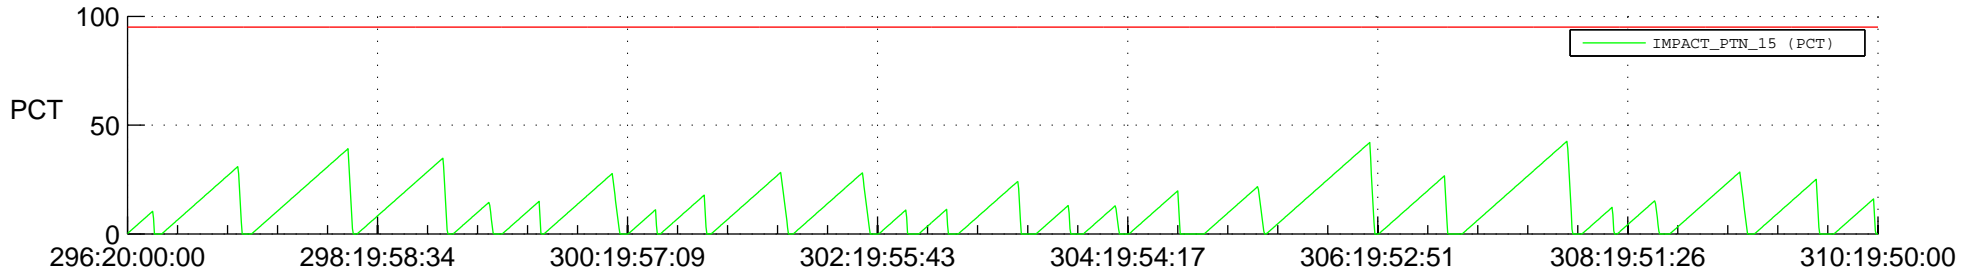

STEREO AHEAD SSR PCT Full Prediction

SWAVES_Percent_Full_Prediction

IMPACT_Percent_Full_Prediction

PLASTIC_Percent_Full_Prediction

Spacecraft_DownLink_Rate

Ground Time (2021:296:20:00:00.000 -2021:310:19:50:00.000)