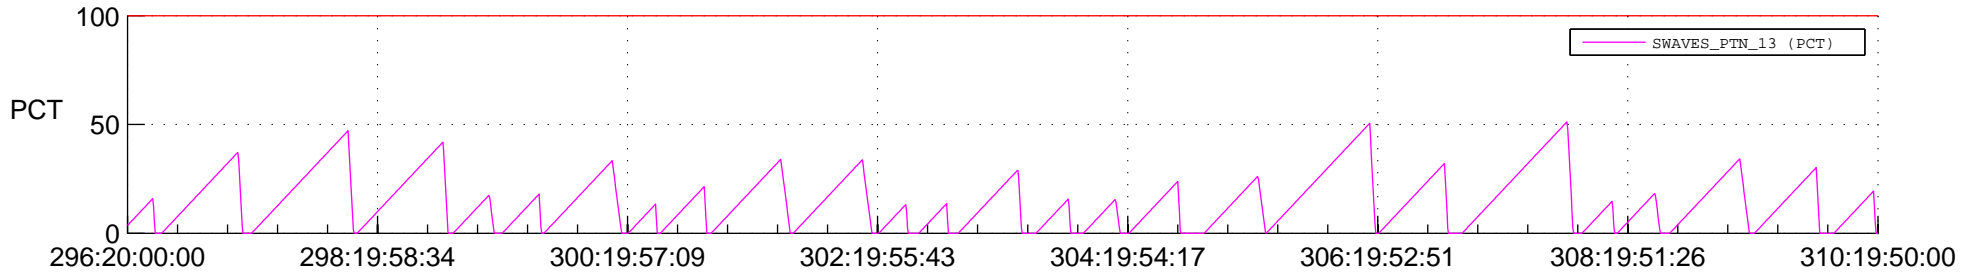

STEREO AHEAD SSR PCT Full Prediction

SWAVES_Percent_Full_Prediction

IMPACT_Percent_Full_Prediction

PLASTIC_Percent_Full_Prediction

Spacecraft_DownLink_Rate

Ground Time (2021:296:20:00:00.000 -2021:310:19:50:00.000)